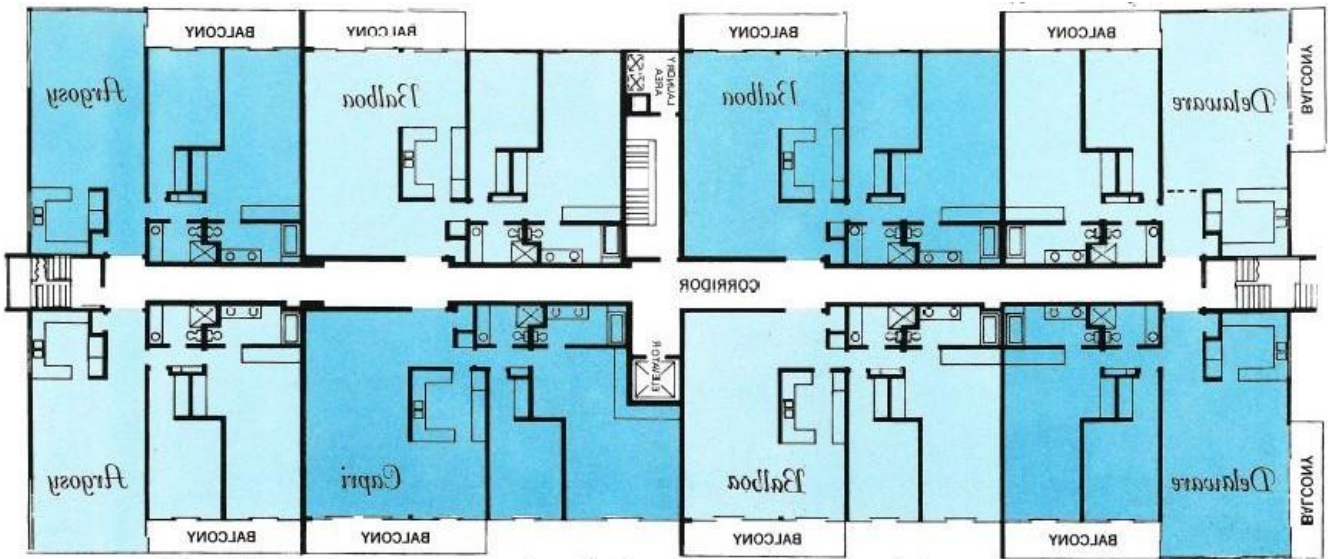

PV BAY CLUB FLOOR/UNIT LAYOUT

- ❖ Argosy = 1,433 sf
- ❖ Balboa = 1,565 sf
- ❖ Capri = 1,736 sf
- ❖ Delaware = 1,506 sf

Square footage does not include the balcony.

SEAGATE SIDE (BUILDINGS 2, 4, 6, 8 AND 10)

INTERIOR MALL

COASTSITE SIDE (BUILDINGS 1, 3, 5, 7 AND 9)