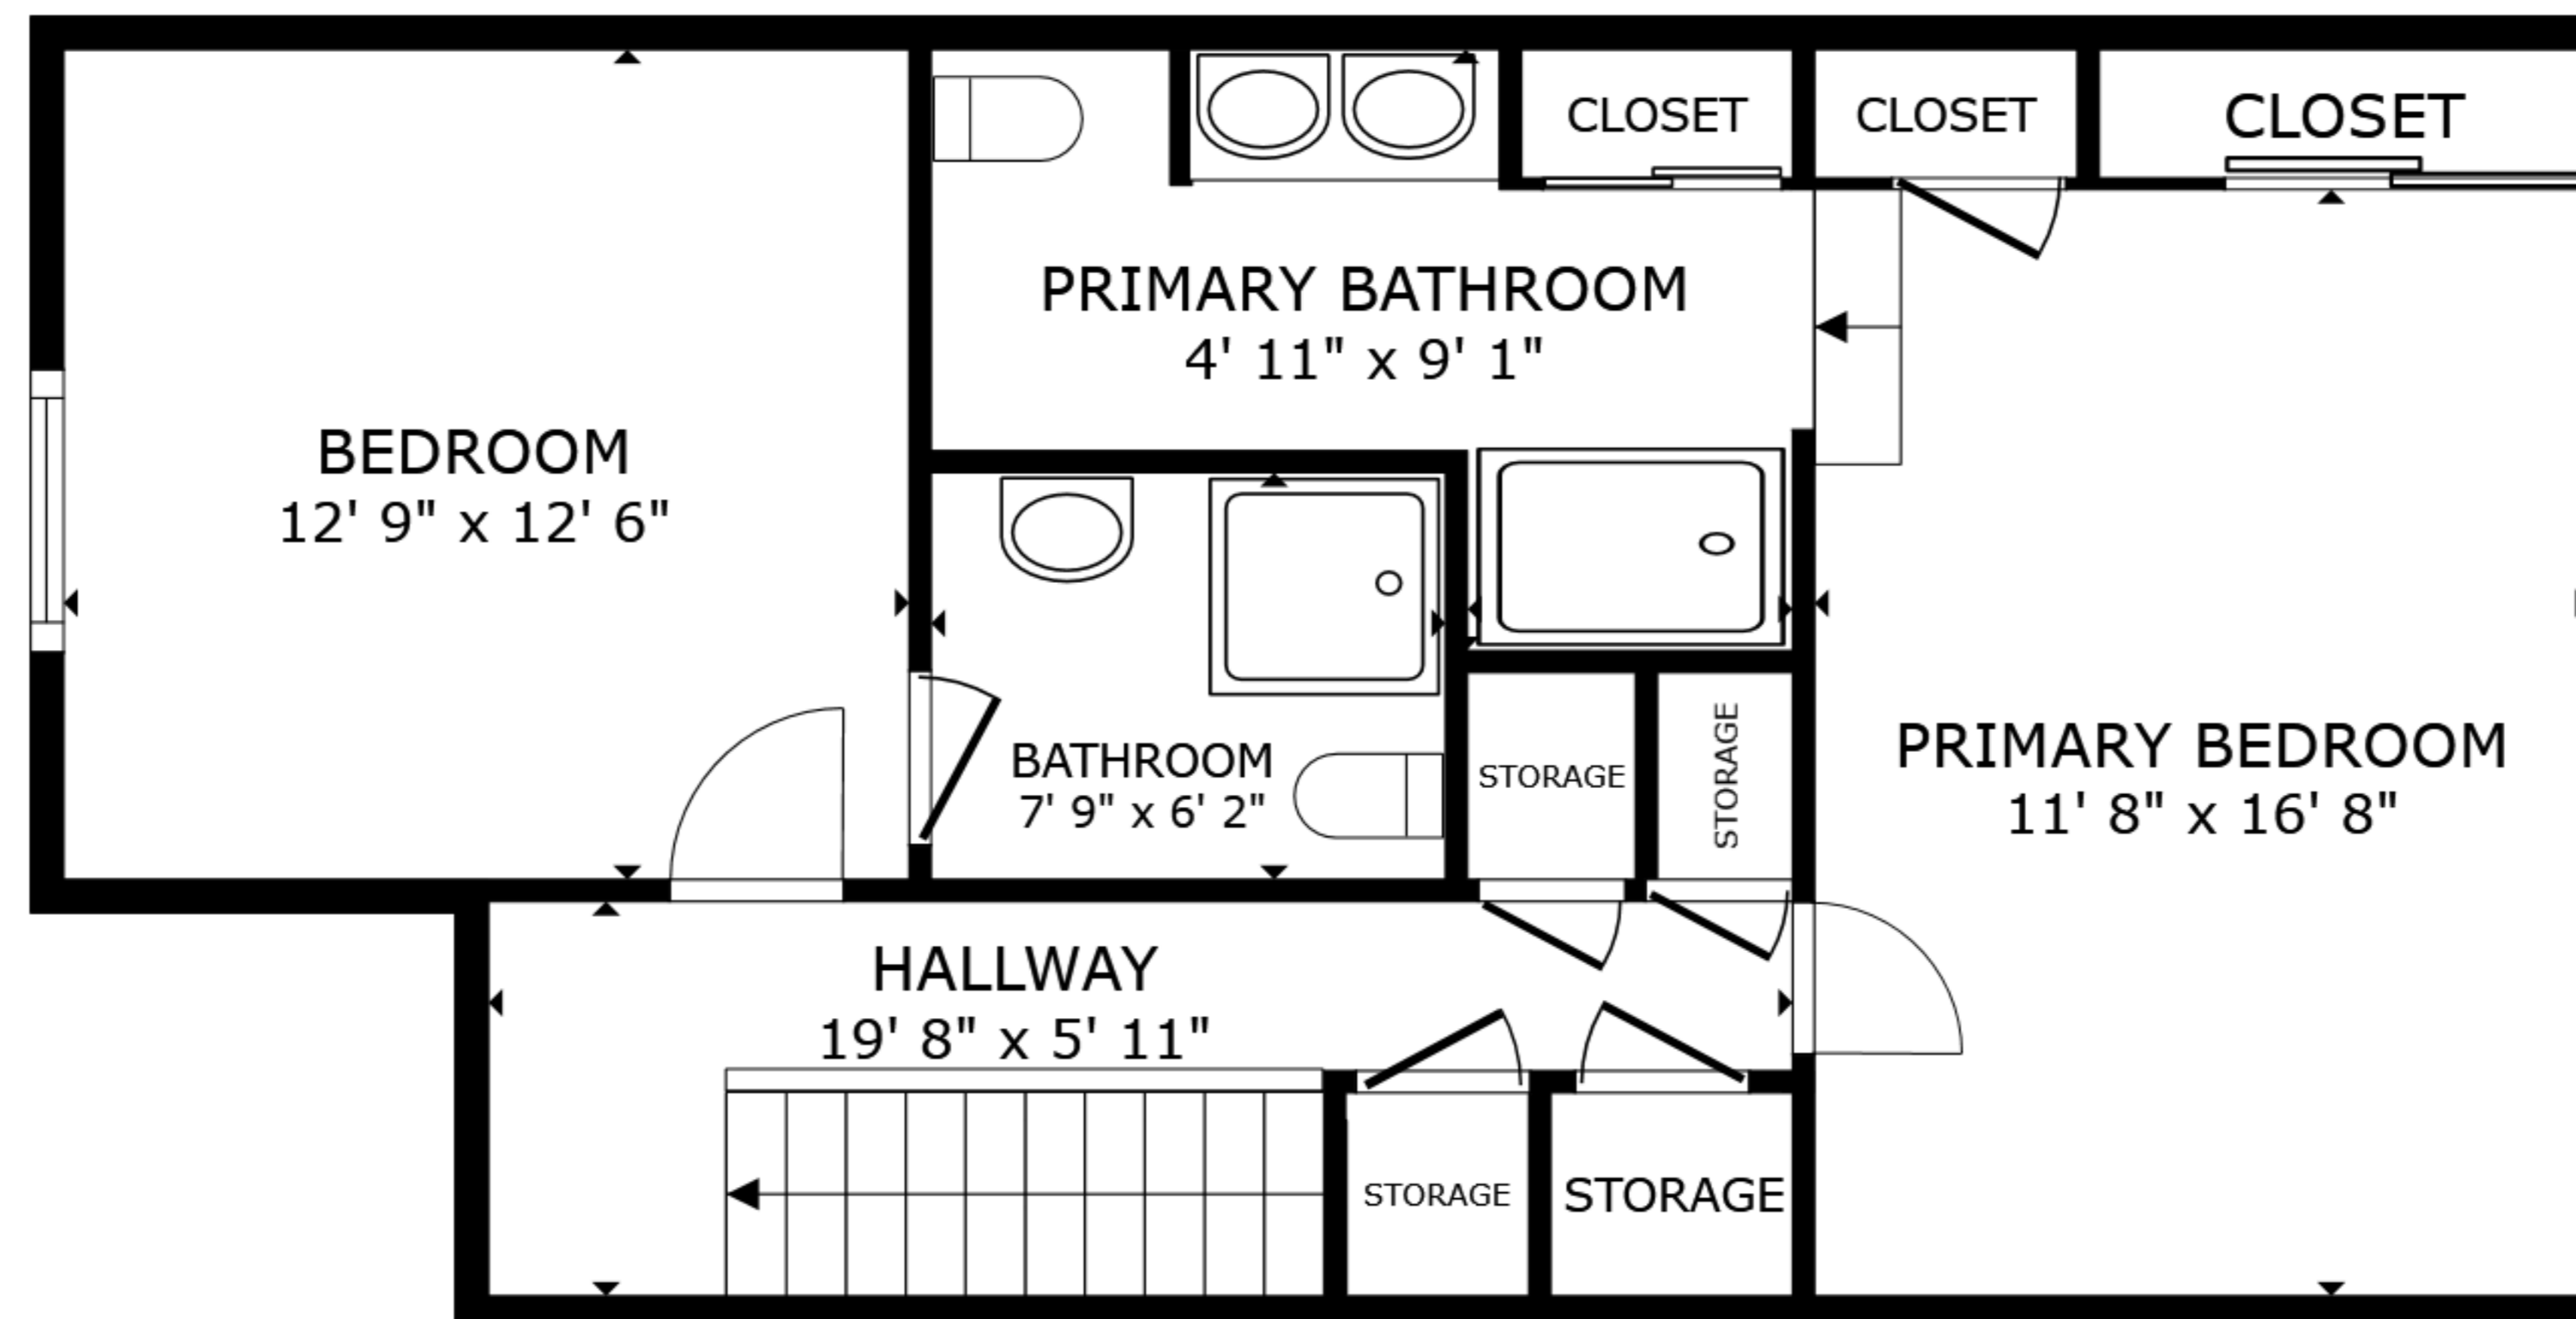

FLOOR 1

FLOOR 2

GROSS INTERNAL AREA
 FLOOR 1 656 sq.ft. FLOOR 2 675 sq.ft.
 EXCLUDED AREAS : BALCONY 66 sq.ft. VERANDA 21 sq.ft.
 TOTAL : 1,332 sq.ft.
 SIZES AND DIMENSIONS ARE APPROXIMATE, ACTUAL MAY VARY.