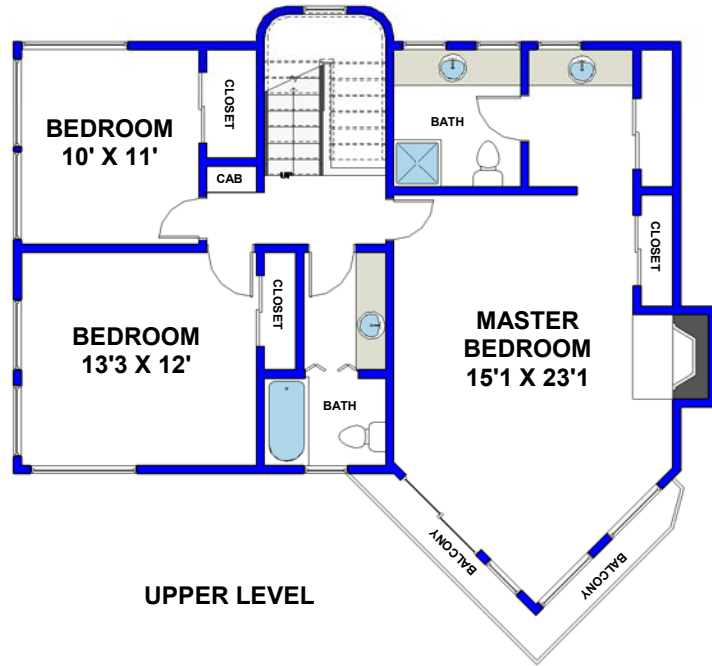

30043 KNOLL VIEW DRIVE, RANCHO PALOS VERDES

UPPER LEVEL

LOWER LEVEL