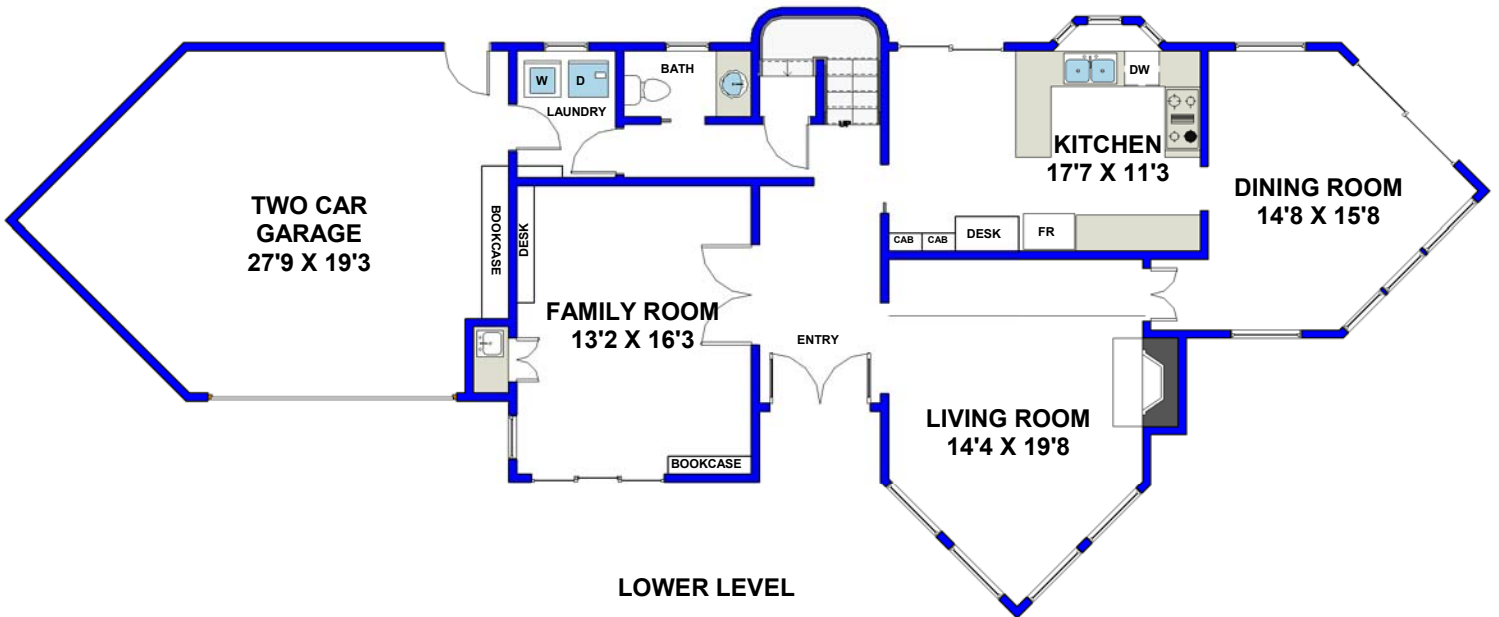

30043 KNOLL VIEW DRIVE, RANCHO PALOS VERDES

UPPER LEVEL

LOWER LEVEL