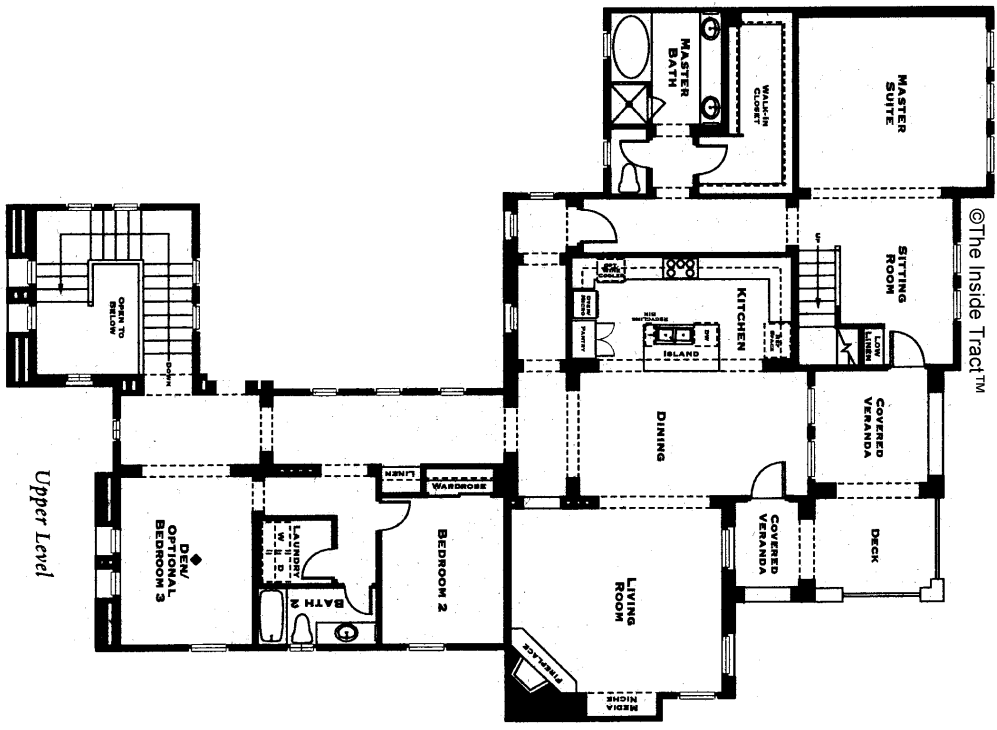

TRACT: (CAST) Castellina MODEL: B 1X-Villa Fontanelle - 2934 Sq.Ft. (Approx)
 Copyright ©The Inside Tract™ - All rights reserved.

Upper Level

Third Level Loft

Optional Bedroom 3