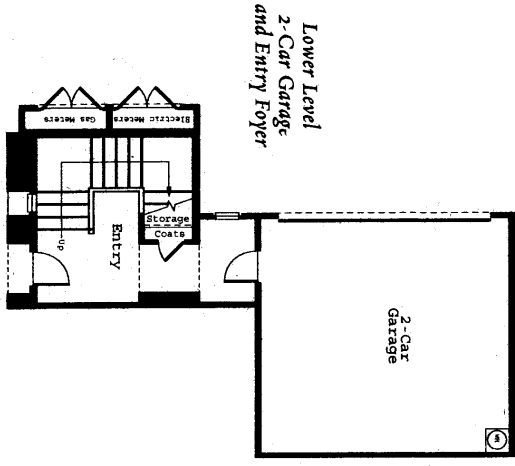

TRACT: (CAST) Castellina MODEL: B 1X-Villa Fontanelle - 2934 Sq.Ft. (Approx)
 Copyright ©The Inside Tract™ - All rights reserved.

Upper Level

Third Level Loft

Optional Bedroom 3