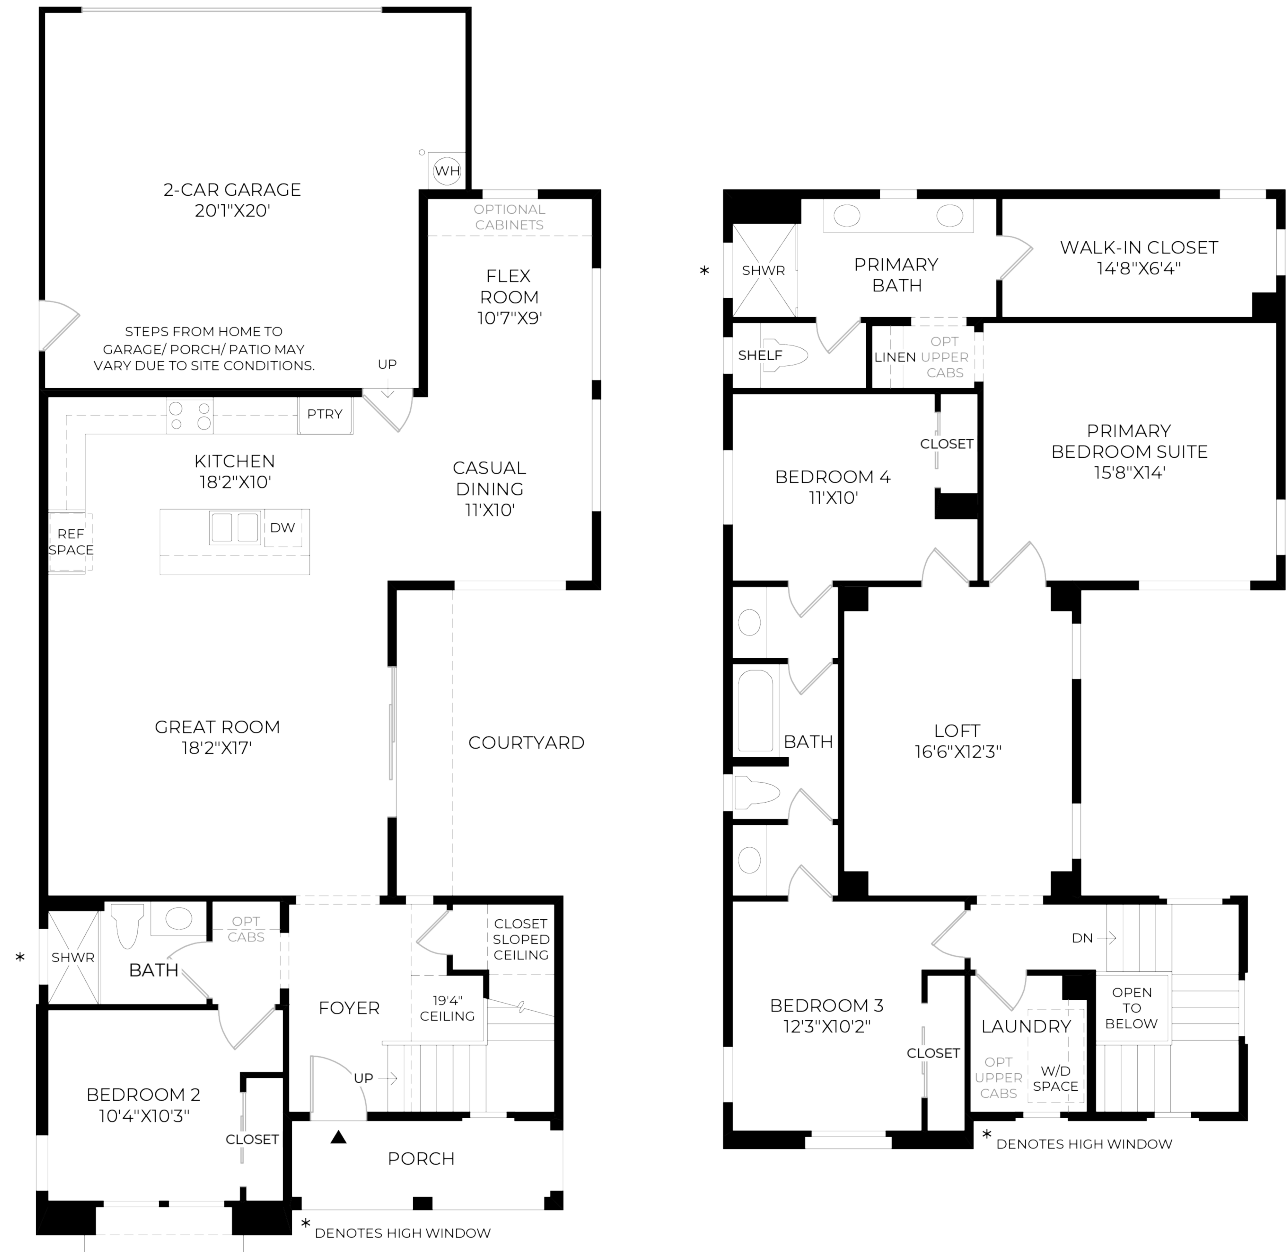

1 MULTI-SLIDE STACKED DOOR 12X8

EXDM0009 (not shown)

2 SHARED BATH TILE SURROUND

PLMX0087 (not shown)

Designer Appointed Features | INTERIOR SELECTIONS

Designer Appointed Features are home details and finishes curated by the talented design professionals responsible for the distinctive looks found in our model homes.