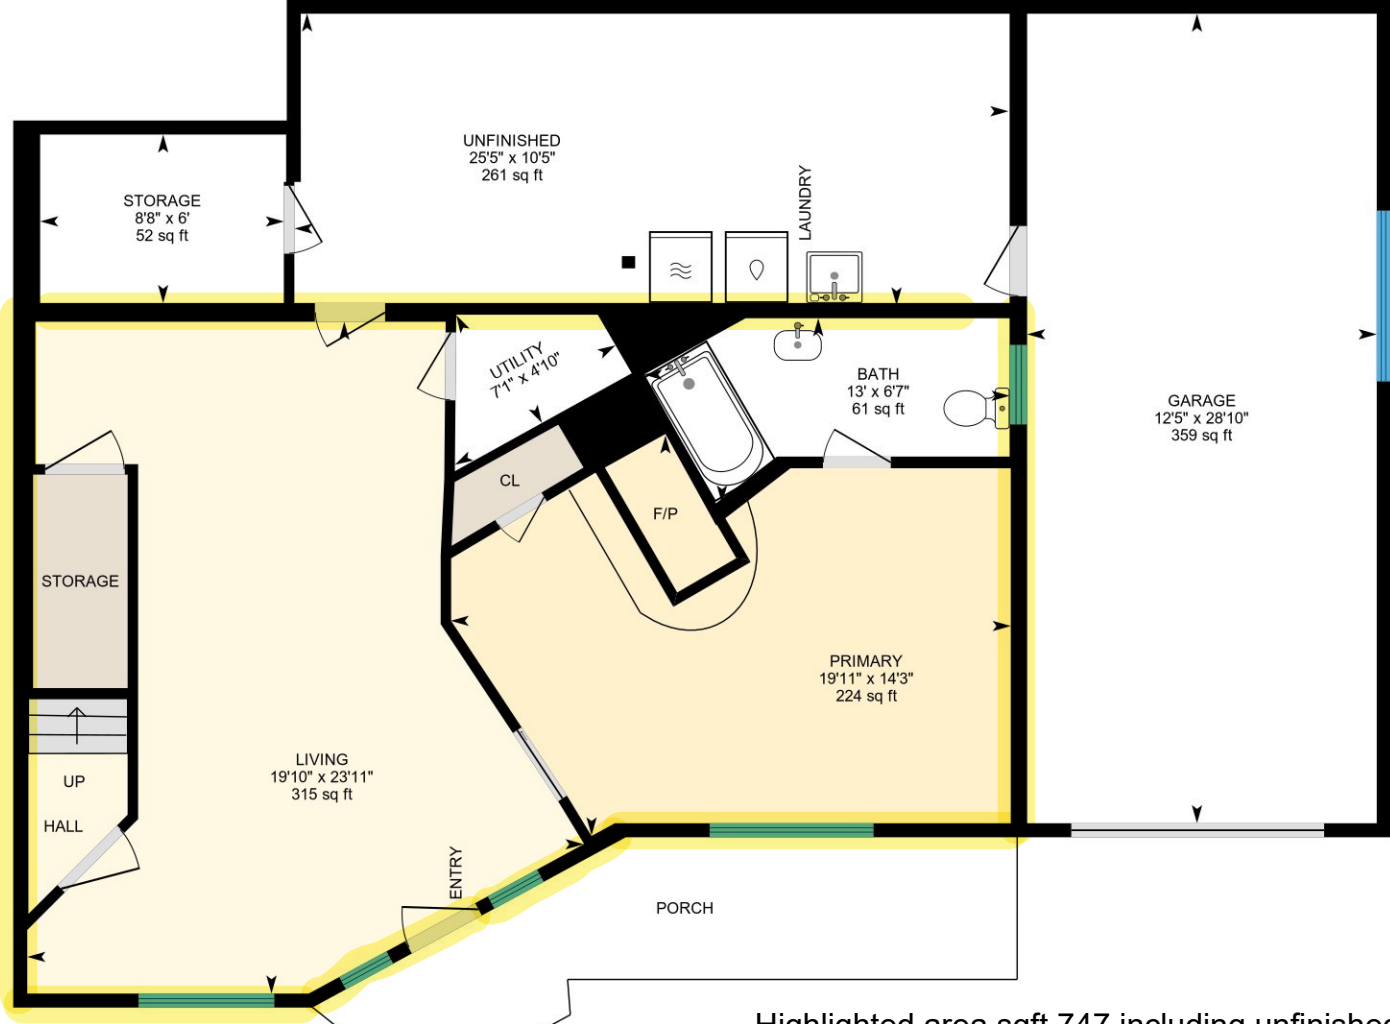

42958 Moonridge Rd, Big Bear Lake, CA

Main Floor Finished Area 685.97 sq ft
Unfinished Area 825.36 sq ft

Highlighted area sqft 747 including unfinished bath 2nd floor SqFt is 1311

Total SqFt including 2nd floor & unfinished bath is 2058

PREPARED: 2023/09/19

42958 Moonridge Rd, Big Bear Lake, CA

2nd Floor Finished Area 1311.32 sq ft

PREPARED: 2023/09/19

White regions are excluded from total floor area in iGUIDE floor plans. All room dimensions and floor areas must be considered approximate and are subject to independent verification.