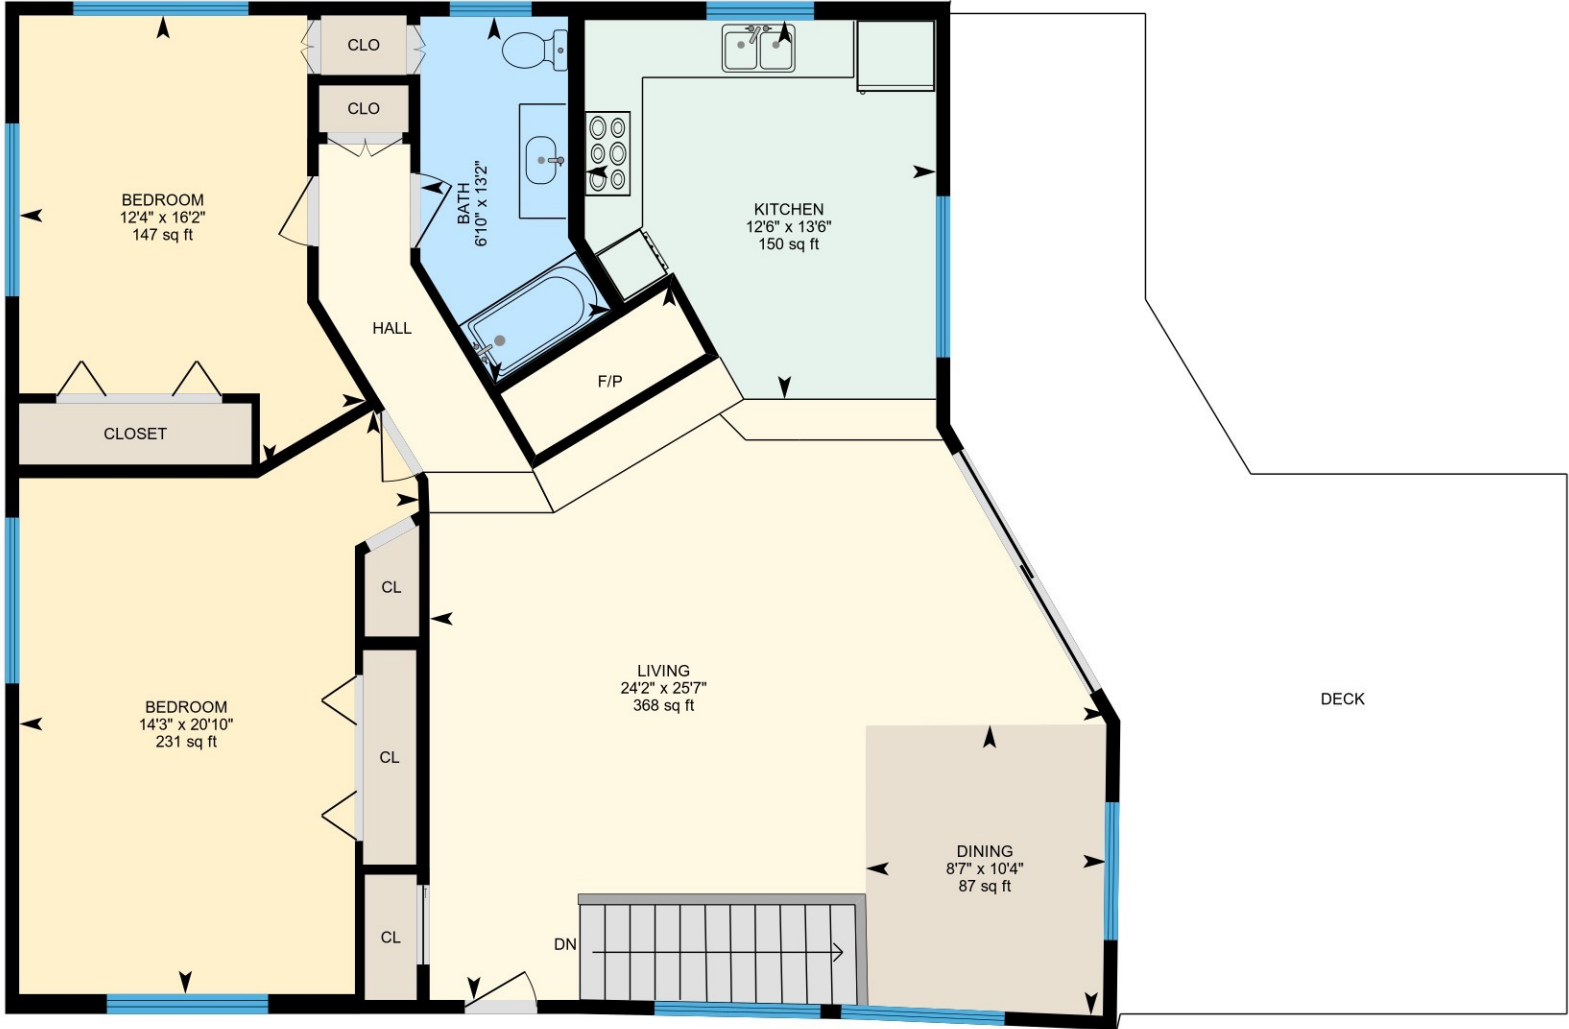

42958 Moonridge Rd, Big Bear Lake, CA

Main Floor Finished Area 685.97 sq ft
Unfinished Area 825.36 sq ft

Highlighted area sqft 747 including unfinished bath 2nd floor SqFt is 1311

Total SqFt including 2nd floor & unfinished bath is 2058

PREPARED: 2023/09/19

42958 Moonridge Rd, Big Bear Lake, CA

2nd Floor Finished Area 1311.32 sq ft

PREPARED: 2023/09/19

White regions are excluded from total floor area in iGUIDE floor plans. All room dimensions and floor areas must be considered approximate and are subject to independent verification.