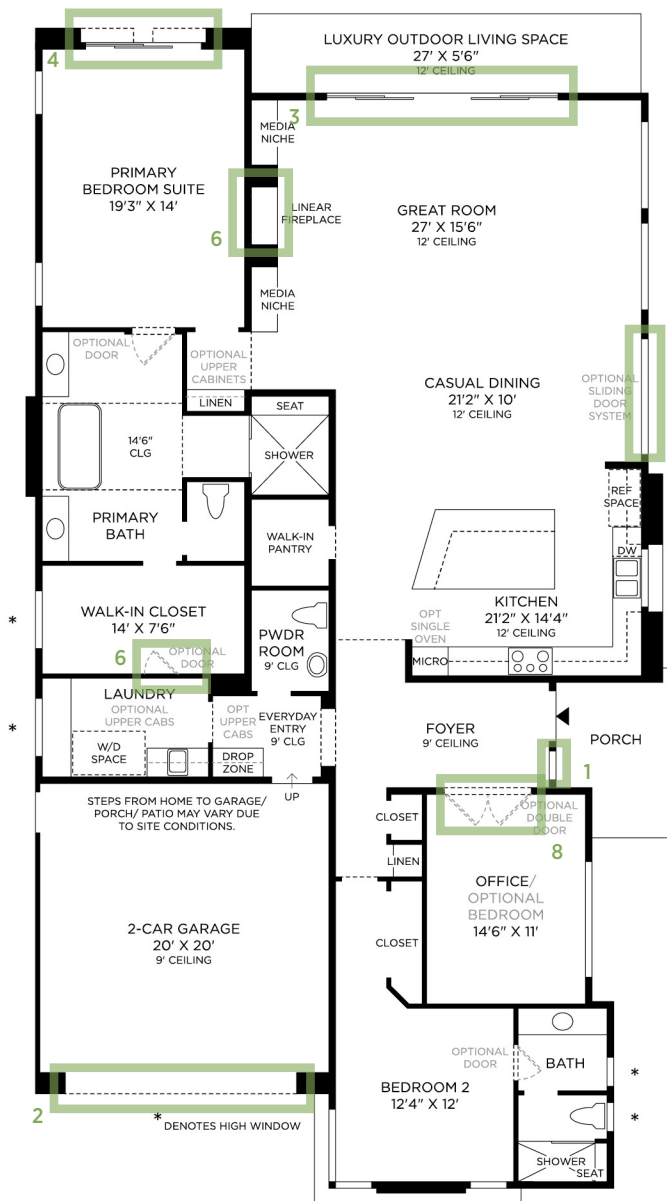

- 1 SINGLE LITE FRONT DOOR**  
EXDF0004
- 2 FULL GLASS GARAGE DOOR**  
GARD0008
- 3 16' GREAT ROOM STACKED DOOR**  
EXDM0023
- 4 8' STACKED DOOR IN PRIMARY BEDROOM**  
EXDM0074
- 5 8' STACKED DOOR IN LIU OF WINDOW**  
EXDM0075
- 6 ENTRANCE FROM PRIMARY CLOSET TO LAUNDRY ROOM**  
FLPU0010
- 7 48" FIREPLACE IN GREAT ROOM**  
FIRX0016
- 8 DOUBLE FRENCH DOORS IN DEN**  
INDX0022