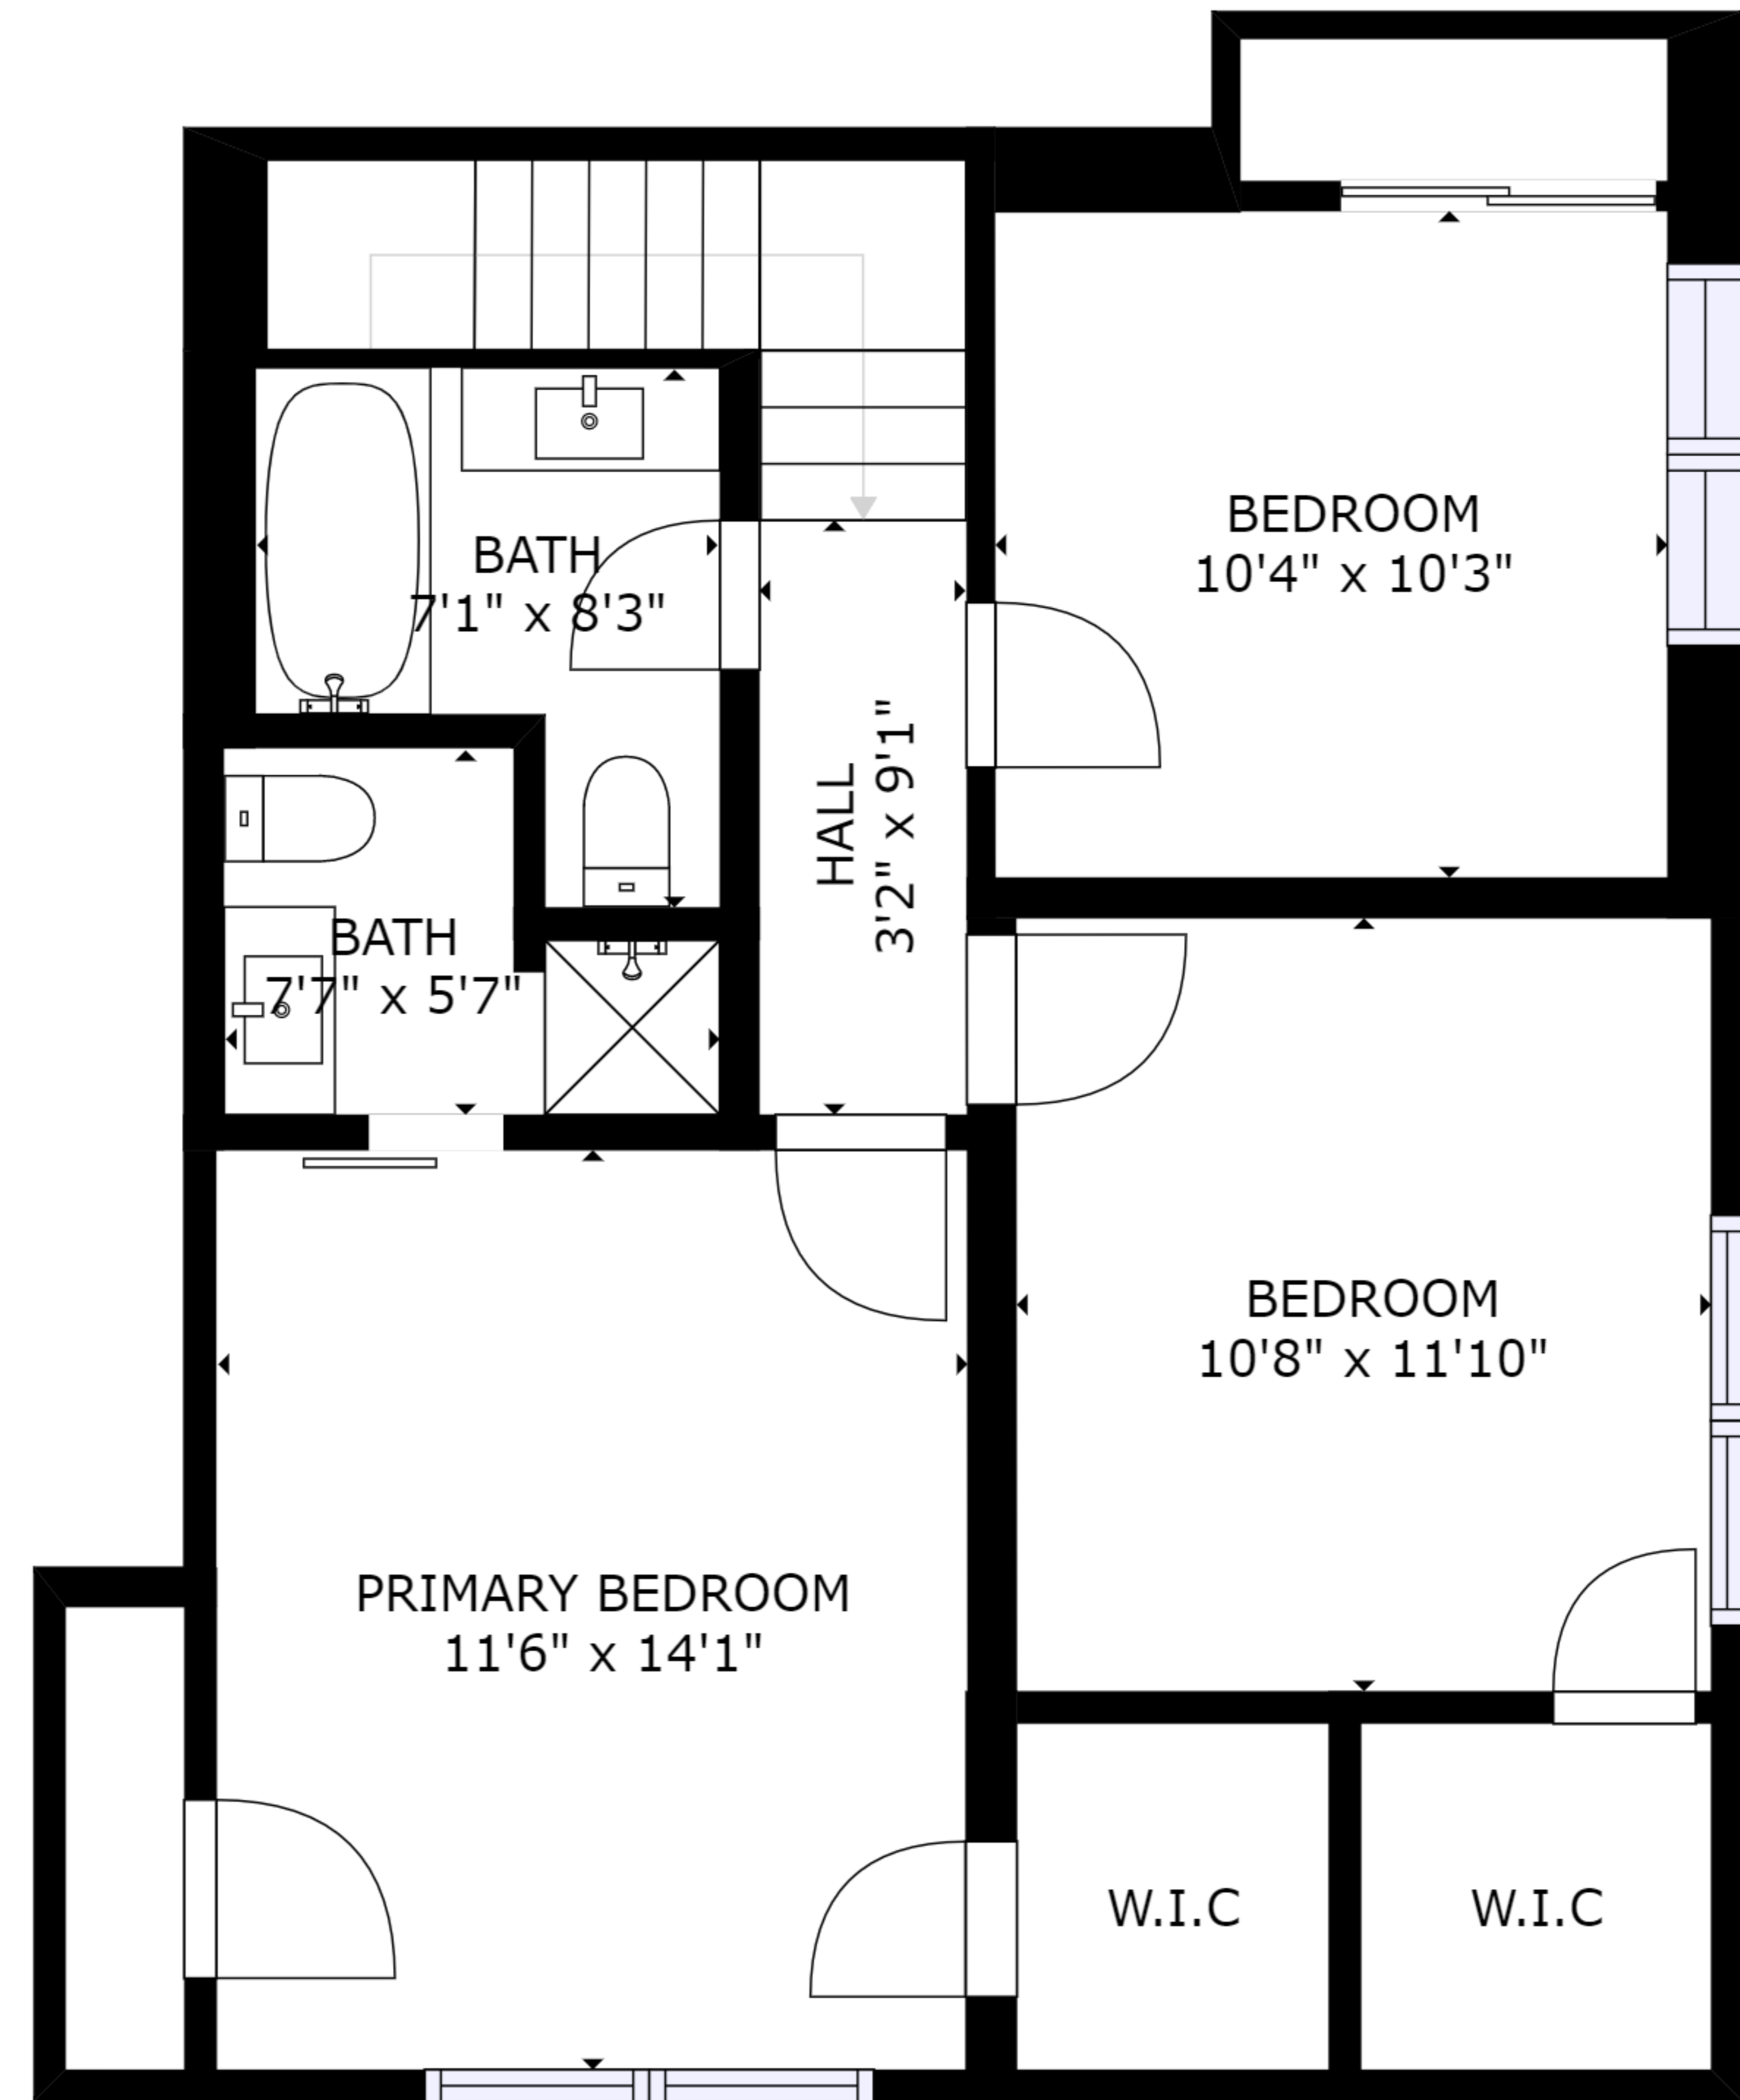

FLOOR 1

FLOOR 2

GROSS INTERNAL AREA
 FLOOR 1: 555 sq. ft, FLOOR 2: 682 sq. ft
 TOTAL: 1236 sq. ft
 SIZES AND DIMENSIONS ARE APPROXIMATE, ACTUAL MAY VARY.