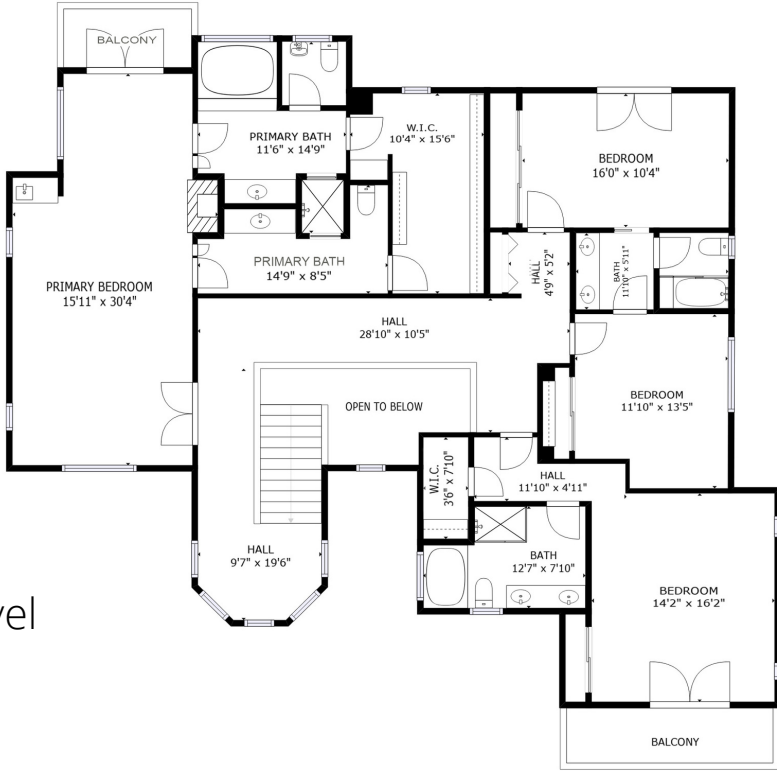

20 VIA MALONA RANCHO PALOS VERDES, CA 90275 FLOOR PLAN

Main Level

Upper Level