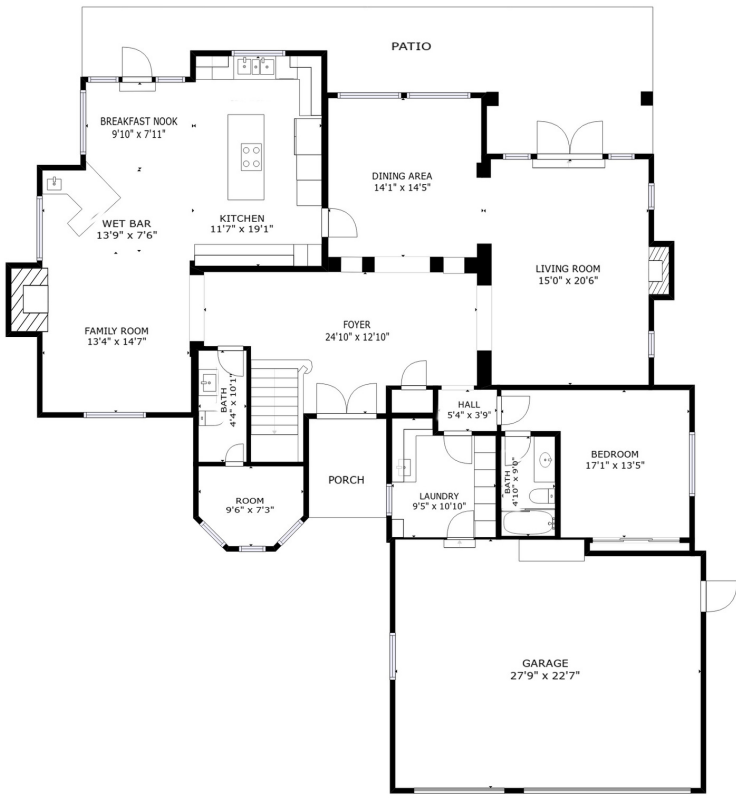

20 VIA MALONA RANCHO PALOS VERDES, CA 90275 FLOOR PLAN

Main Level

Upper Level