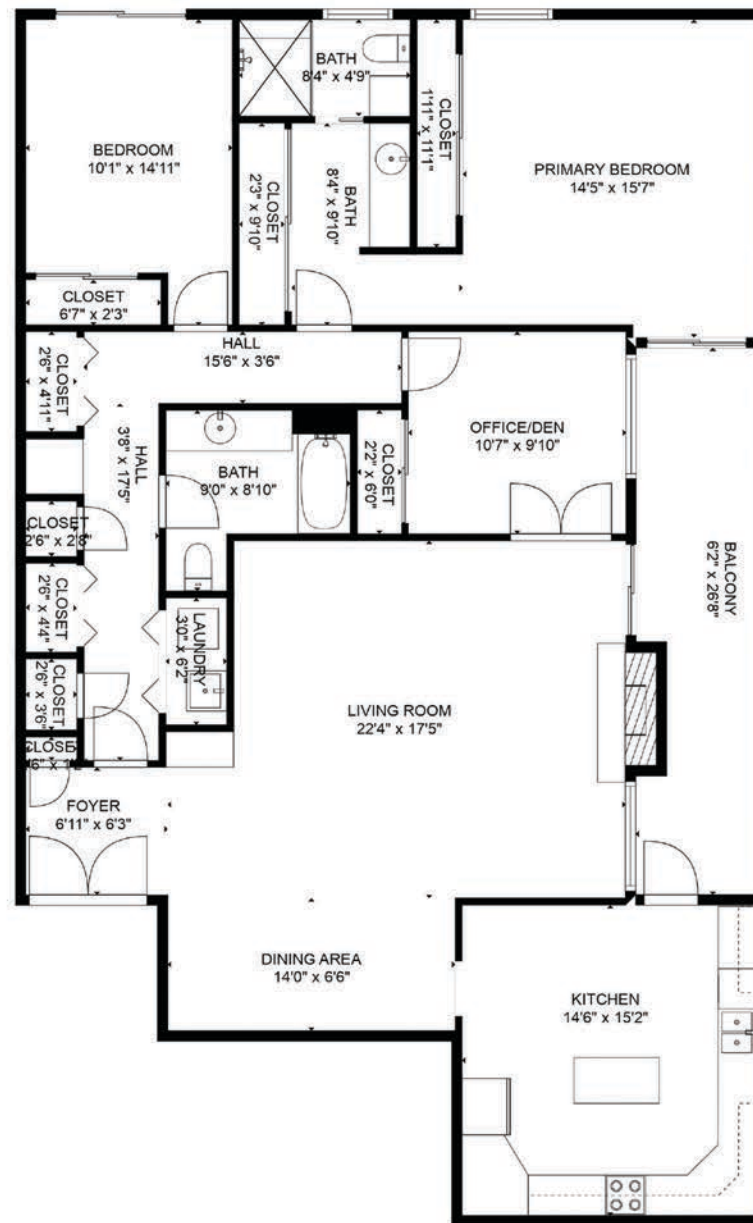

447 Herondo Street, #109
Hermosa Beach, CA 90254

TOTAL: 1674 sq. ft
FLOOR 1: 1674 sq. ft
EXCLUDED AREAS: BALCONY: 154 sq. ft, FIREPLACE: 5 sq. ft

SIZES AND DIMENSIONS ARE APPROXIMATE, ACTUAL MAY VARY.