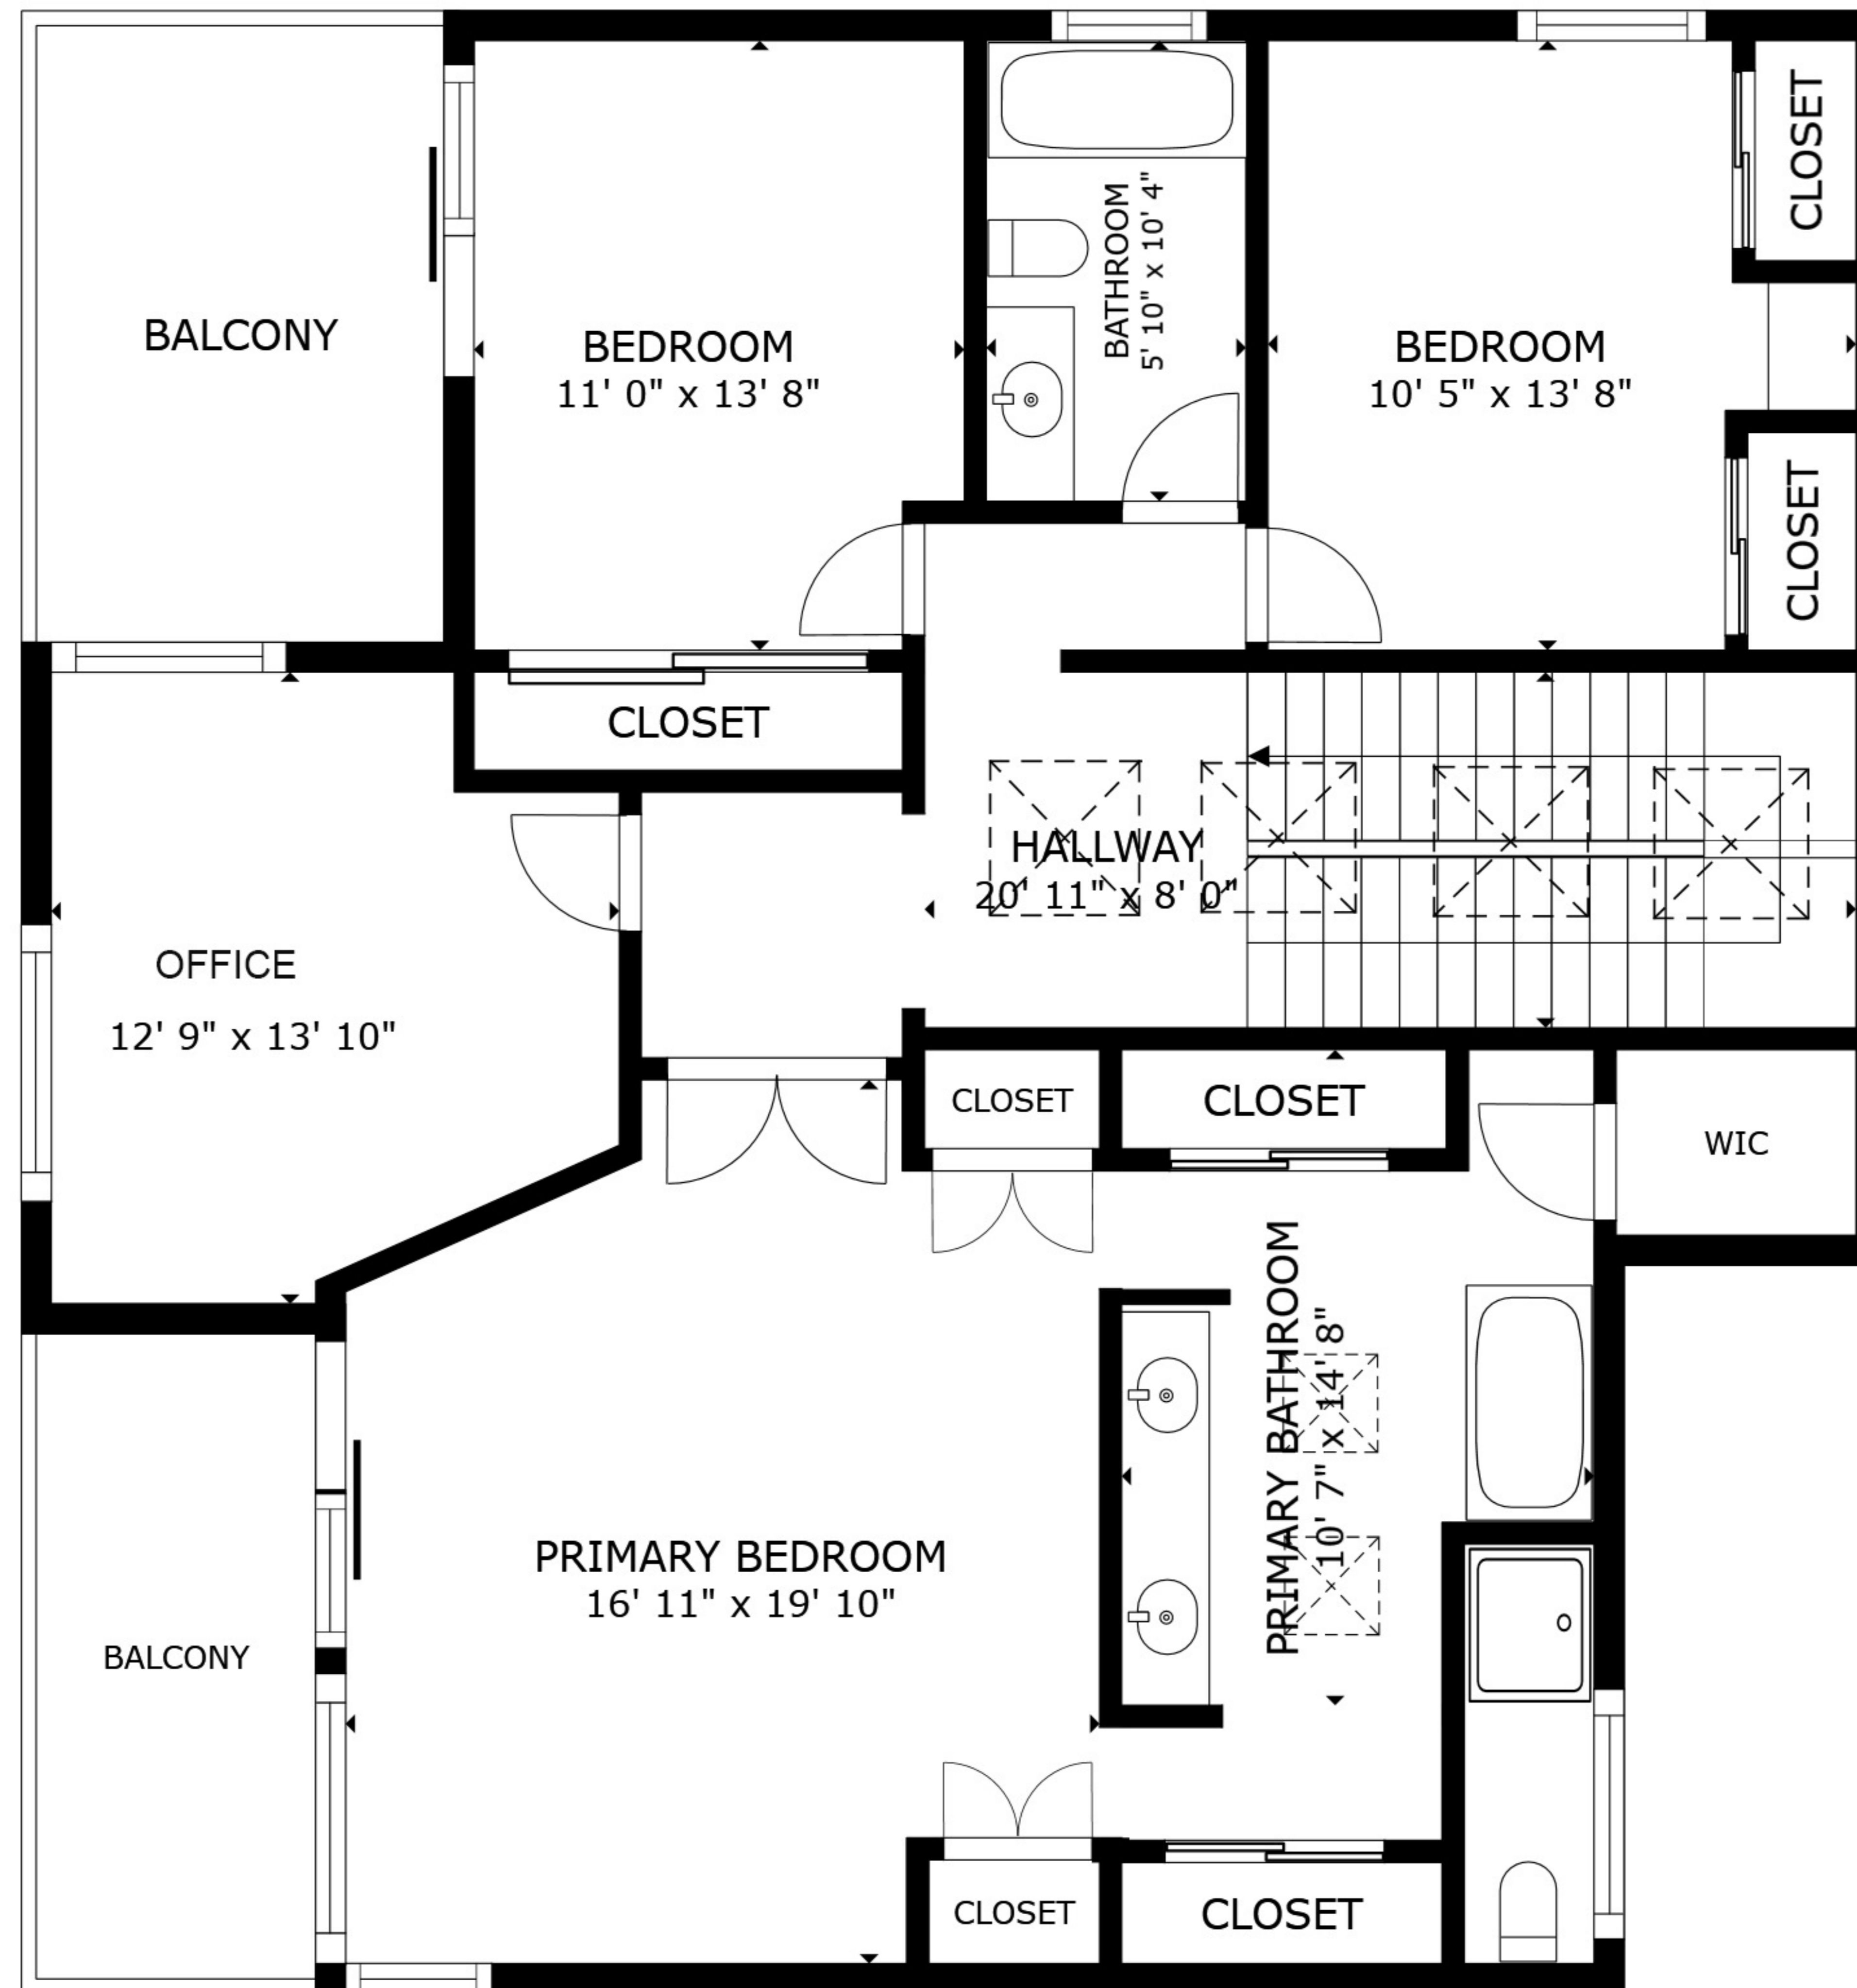

MAIN LEVEL

2633 Via Olivera, Palos Verdes Estates

SIZES AND DIMENSIONS ARE APPROXIMATE, ACTUAL MAY VARY.

UPPER LEVEL

2633 Via Olivera, Palos Verdes Estates

SIZES AND DIMENSIONS ARE APPROXIMATE, ACTUAL MAY VARY.

LOWER LEVEL

2633 Via Olivera, Palos Verdes Estates

SIZES AND DIMENSIONS ARE APPROXIMATE, ACTUAL MAY VARY.