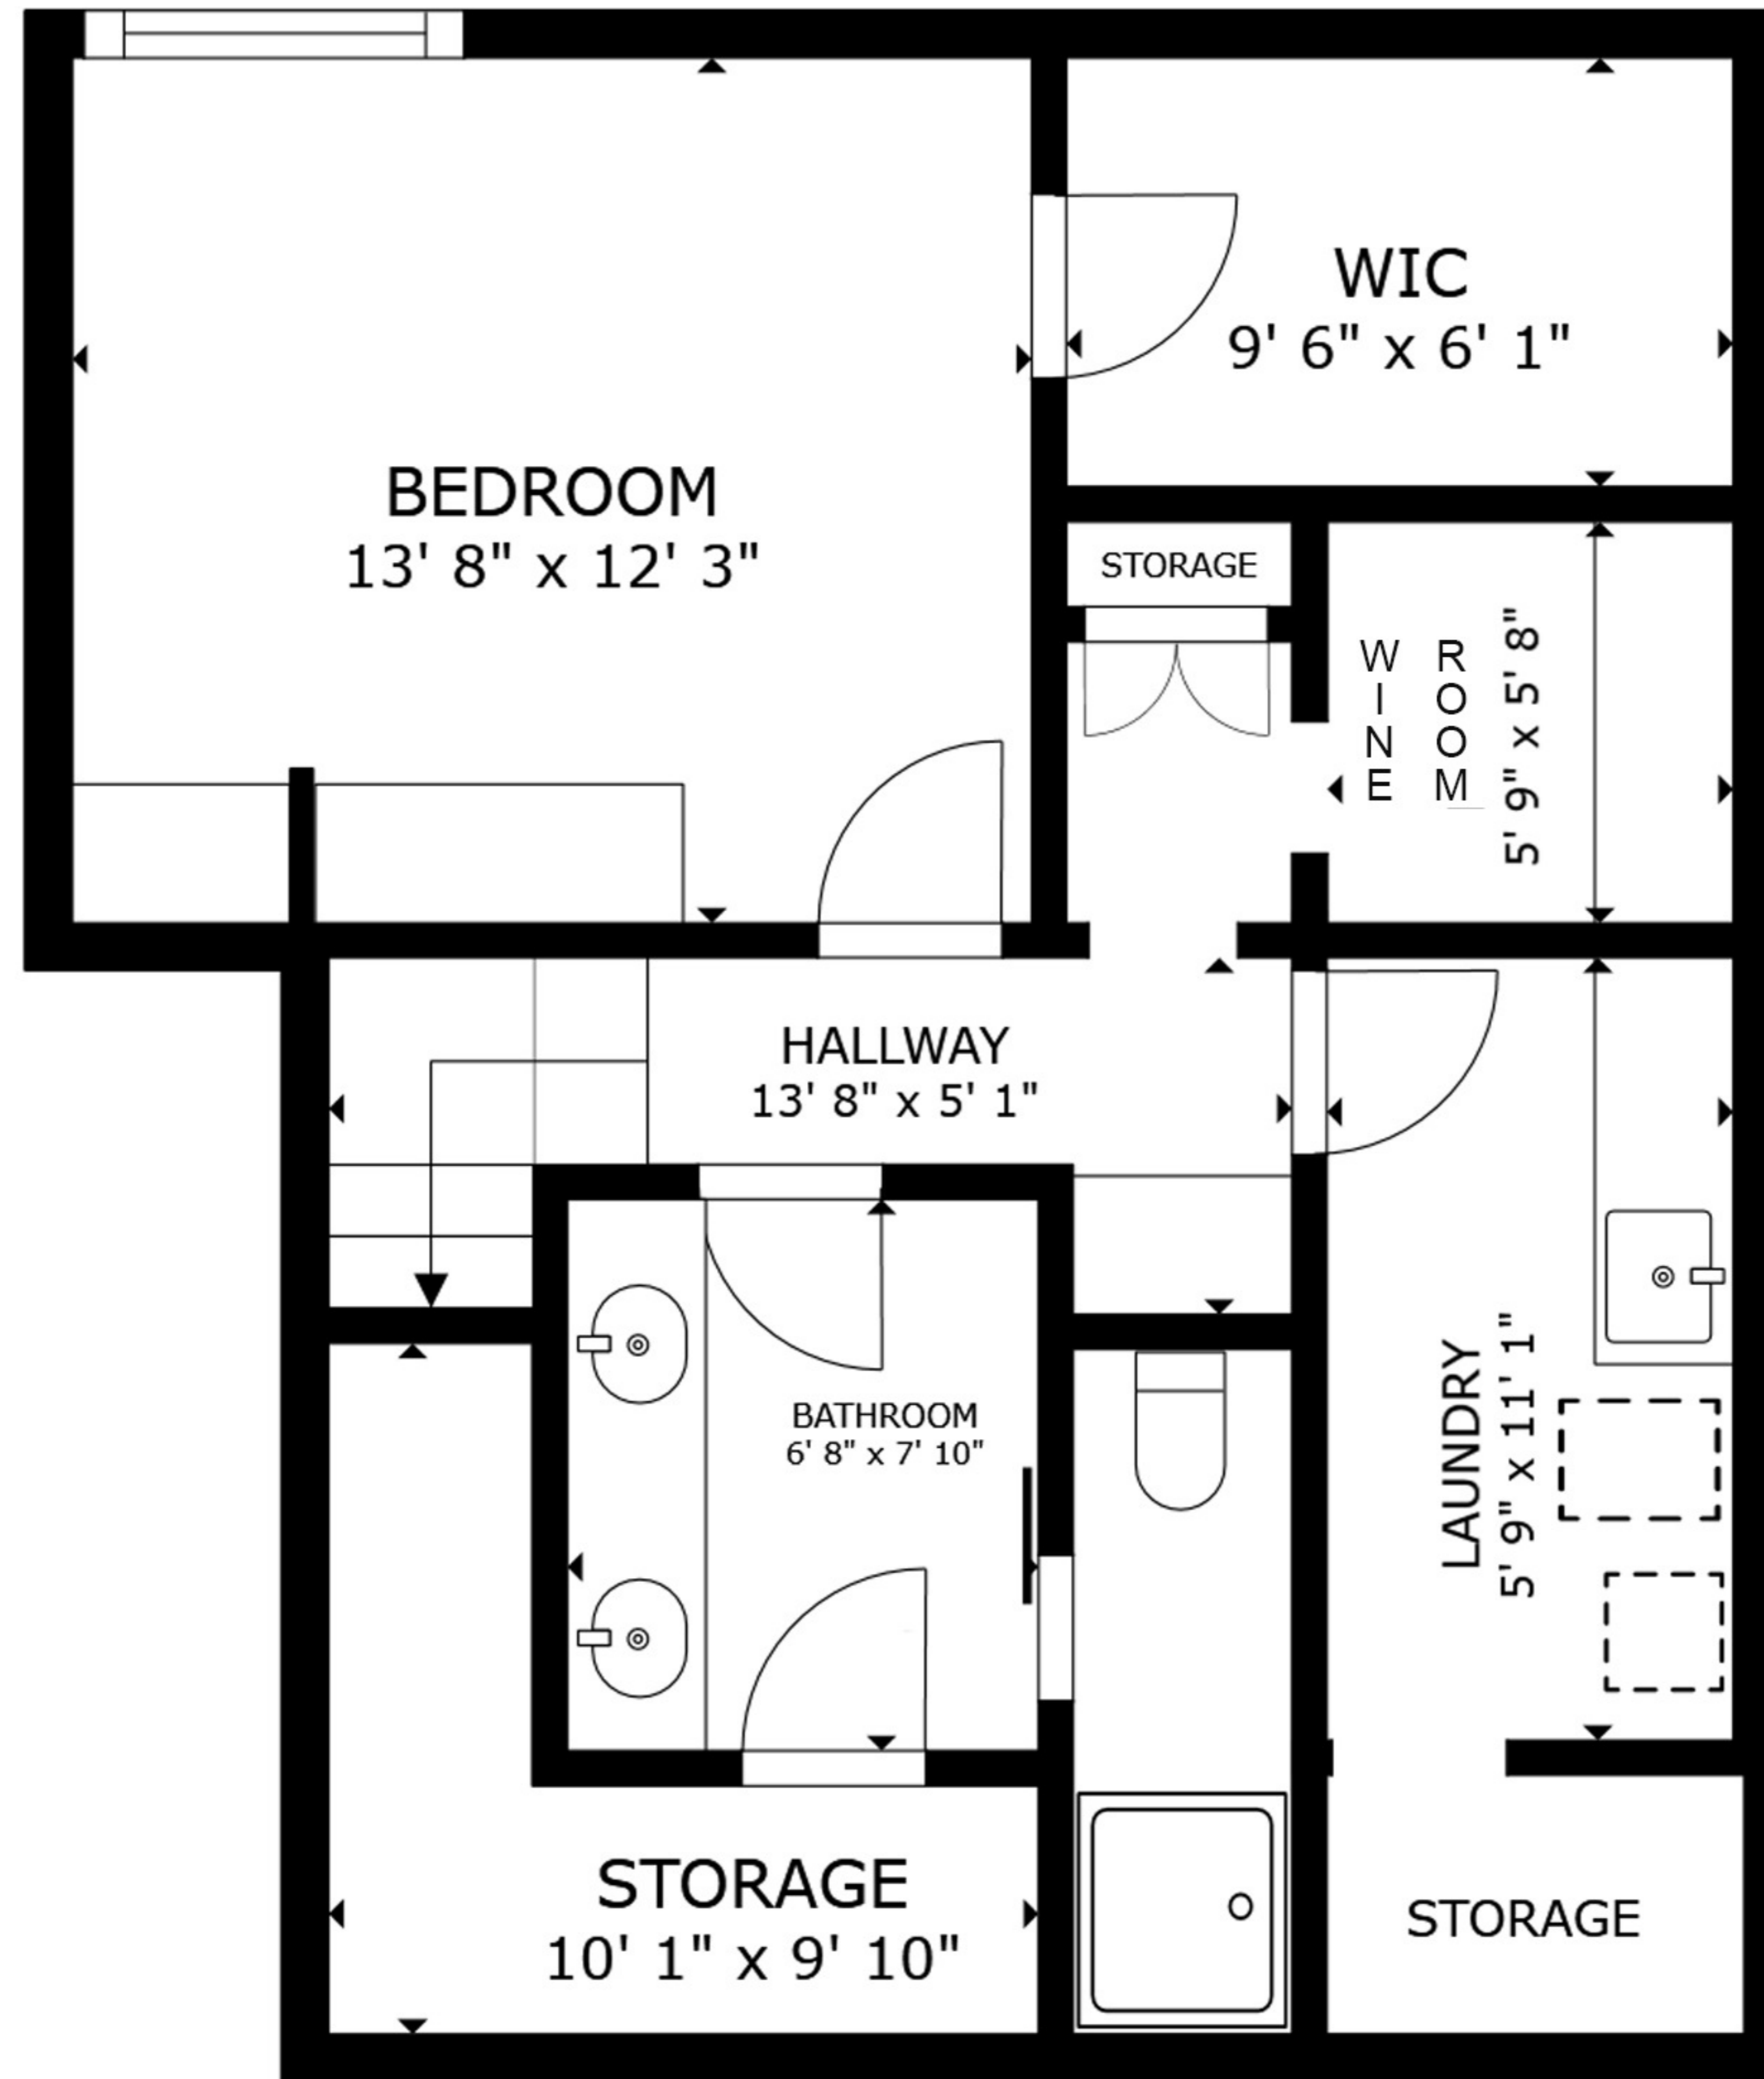

MAIN LEVEL

2633 Via Olivera, Palos Verdes Estates

SIZES AND DIMENSIONS ARE APPROXIMATE, ACTUAL MAY VARY.

UPPER LEVEL

2633 Via Olivera, Palos Verdes Estates

SIZES AND DIMENSIONS ARE APPROXIMATE, ACTUAL MAY VARY.

LOWER LEVEL

2633 Via Olivera, Palos Verdes Estates

SIZES AND DIMENSIONS ARE APPROXIMATE, ACTUAL MAY VARY.