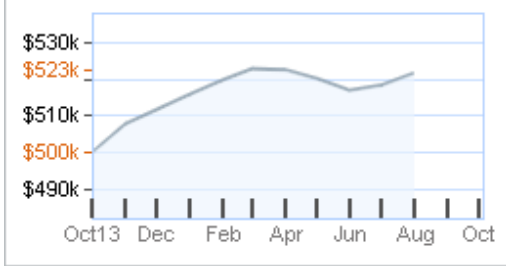

Median Home Price (Zindex) for zip code 92656:

Provided by
Zillow.com

[What's a Zindex?](#)

[Subject to Zillow Terms of Use](#)