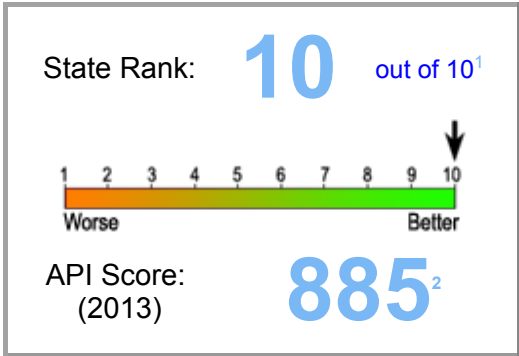

California School Ratings

[Home](#) [by County](#) [by City/Region](#) [Statewide School Ratings Map](#) [FAQ](#) Like

Aliso Niguel High

28000 Wolverine Way
Aliso Viejo, CA 92656

- [Compare with other schools in Aliso Viejo](#)
- [Compare with nearby schools](#)
- School Type:** High School
- District:** Capistrano Unified
- Website:** <http://anhscapousd-ca.schoolloop.com/>
- Ranking compared to similar schools:** 7
- Achieved API growth target:** Yes
- Teachers with Full Credentials:** 100%
- Teachers with Emergency Credentials:** 3%
- School Schedule:** Standard
- Grades:** 9-12
- Core Academic Courses:** 31

Demographic Information:

- GATE students: 19%
- English learners: 2%
- Reclassified as English proficient: 13%
- Migrant education program participants: 0%
- Eligible for free/reduced price lunch: 16%
- Special education within past two years: 7%