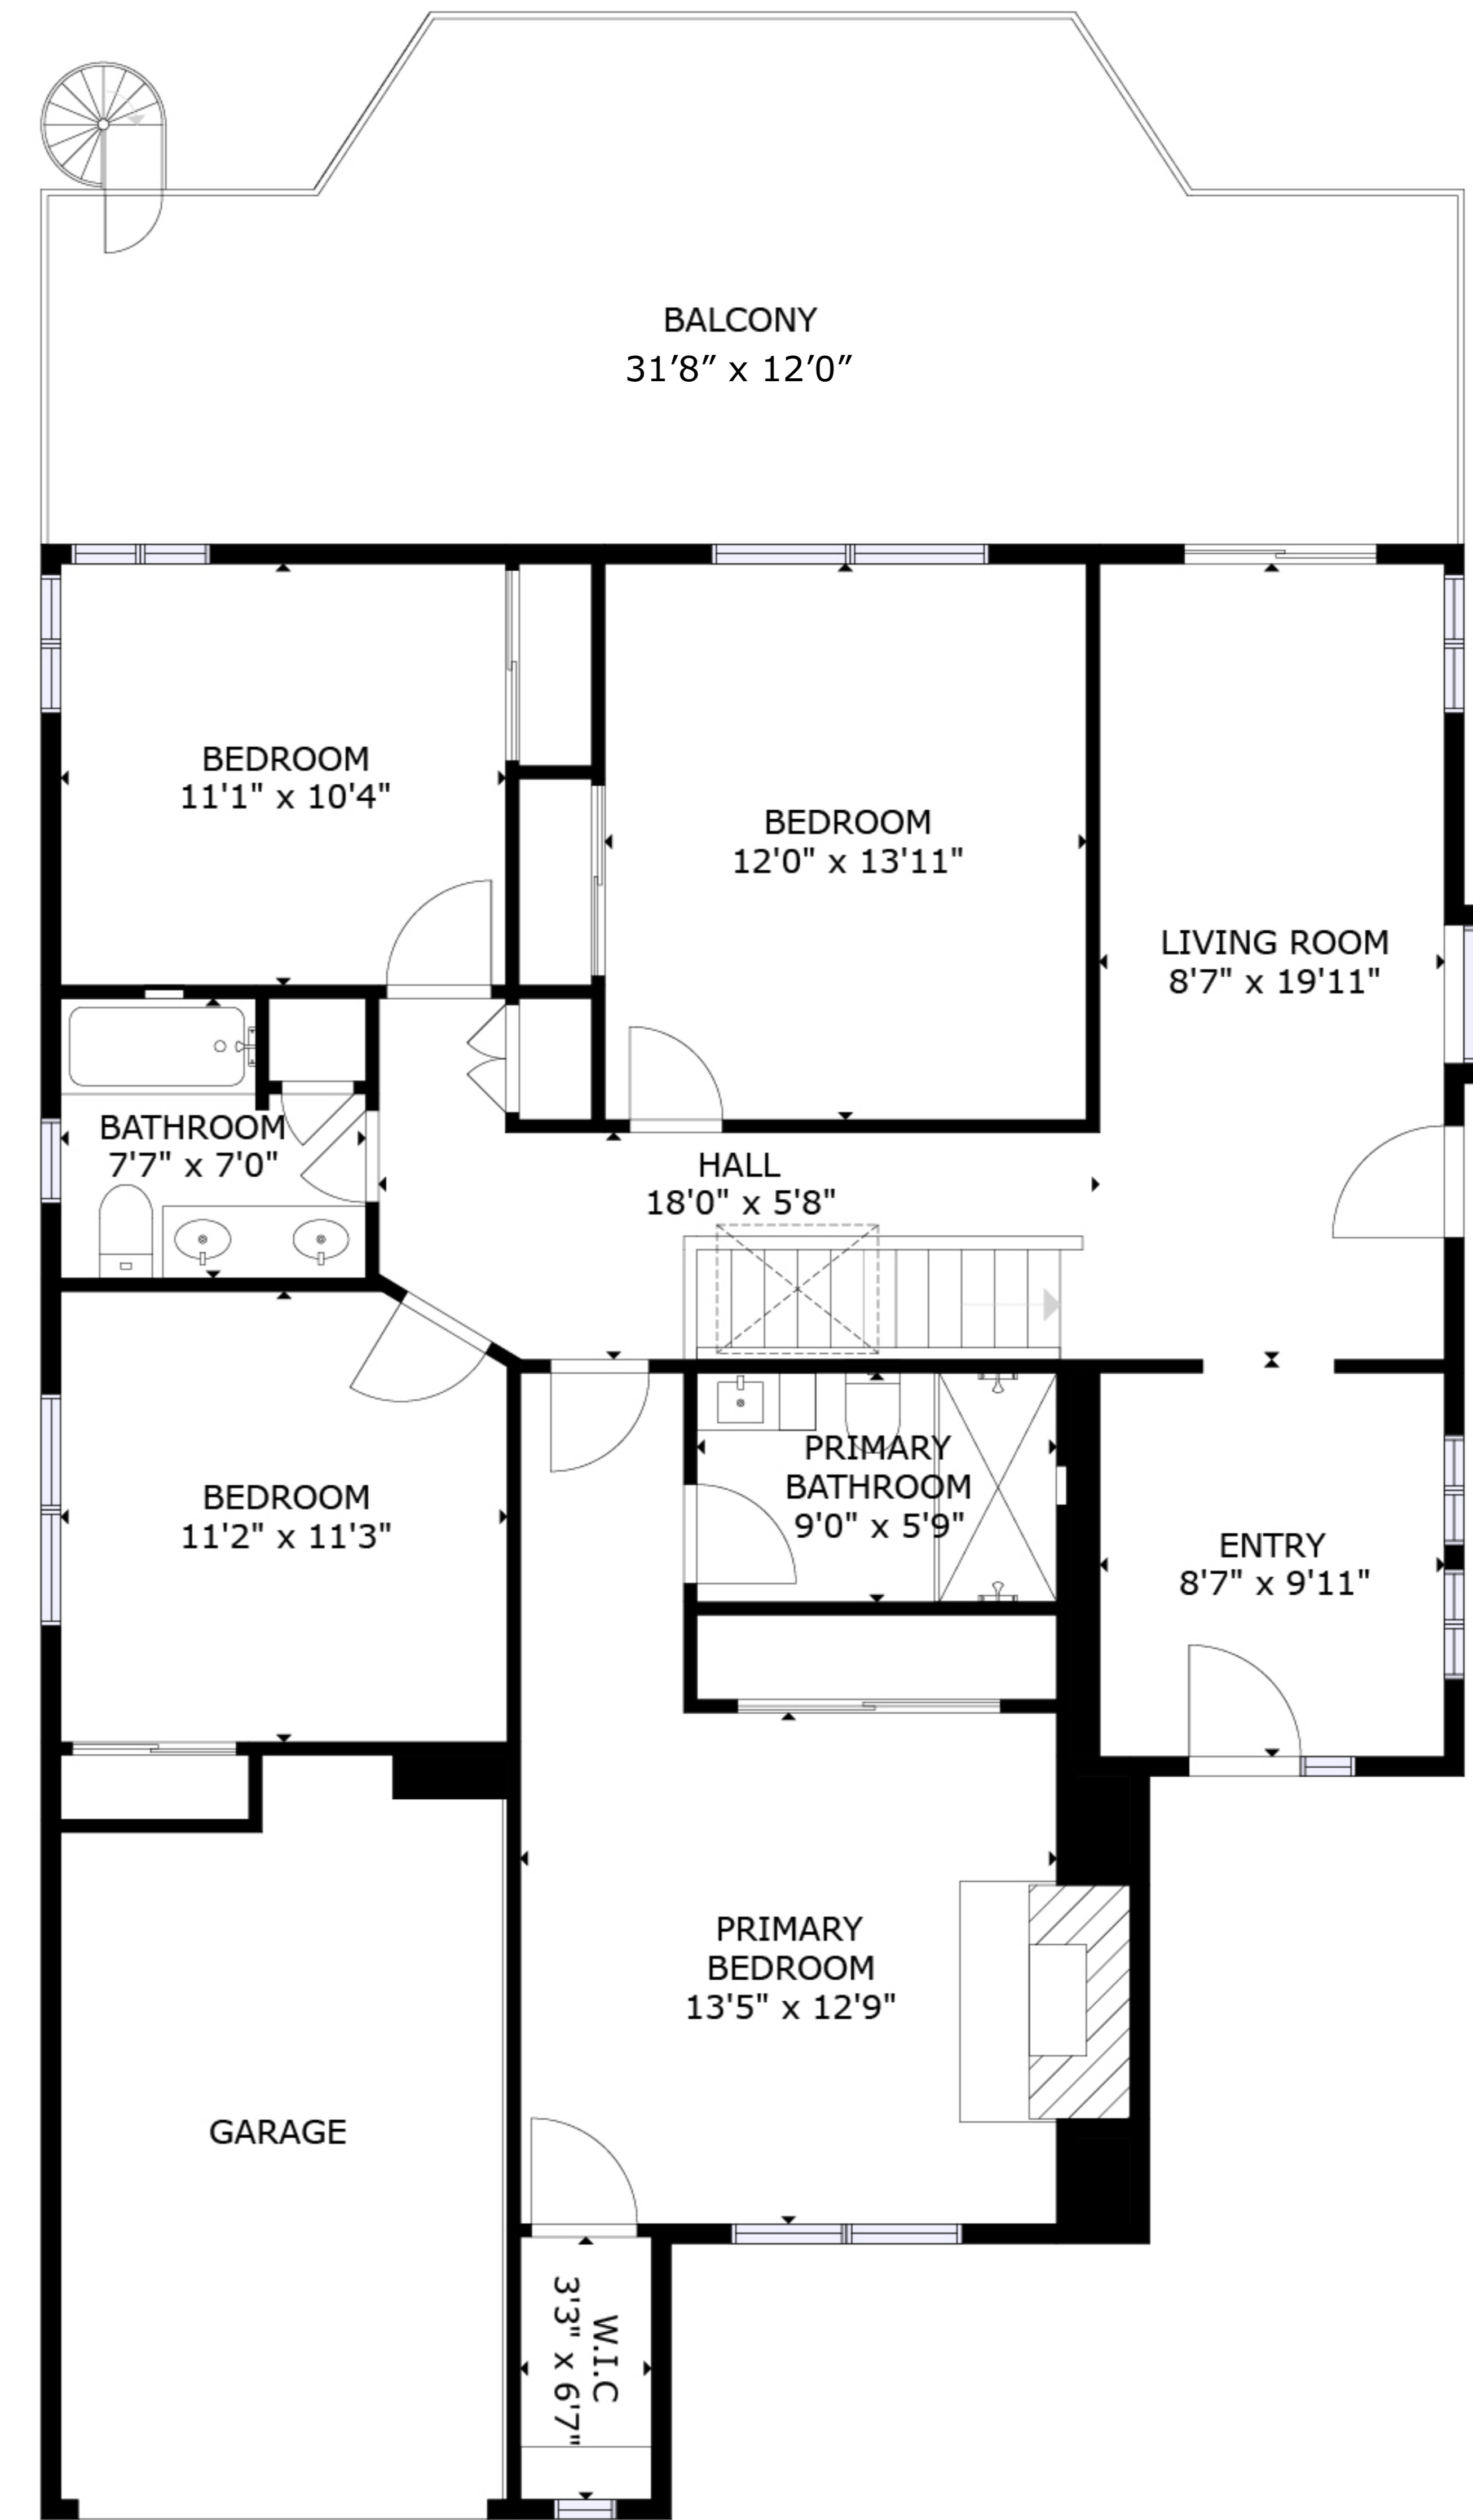

FLOOR 1

FLOOR 2

GROSS INTERNAL AREA
 FLOOR 1: 806 sq.ft, FLOOR 2: 1226 sq.ft
 TOTAL: 2032 sq.ft

SIZES AND DIMENSIONS ARE APPROXIMATE, ACTUAL MAY VARY.