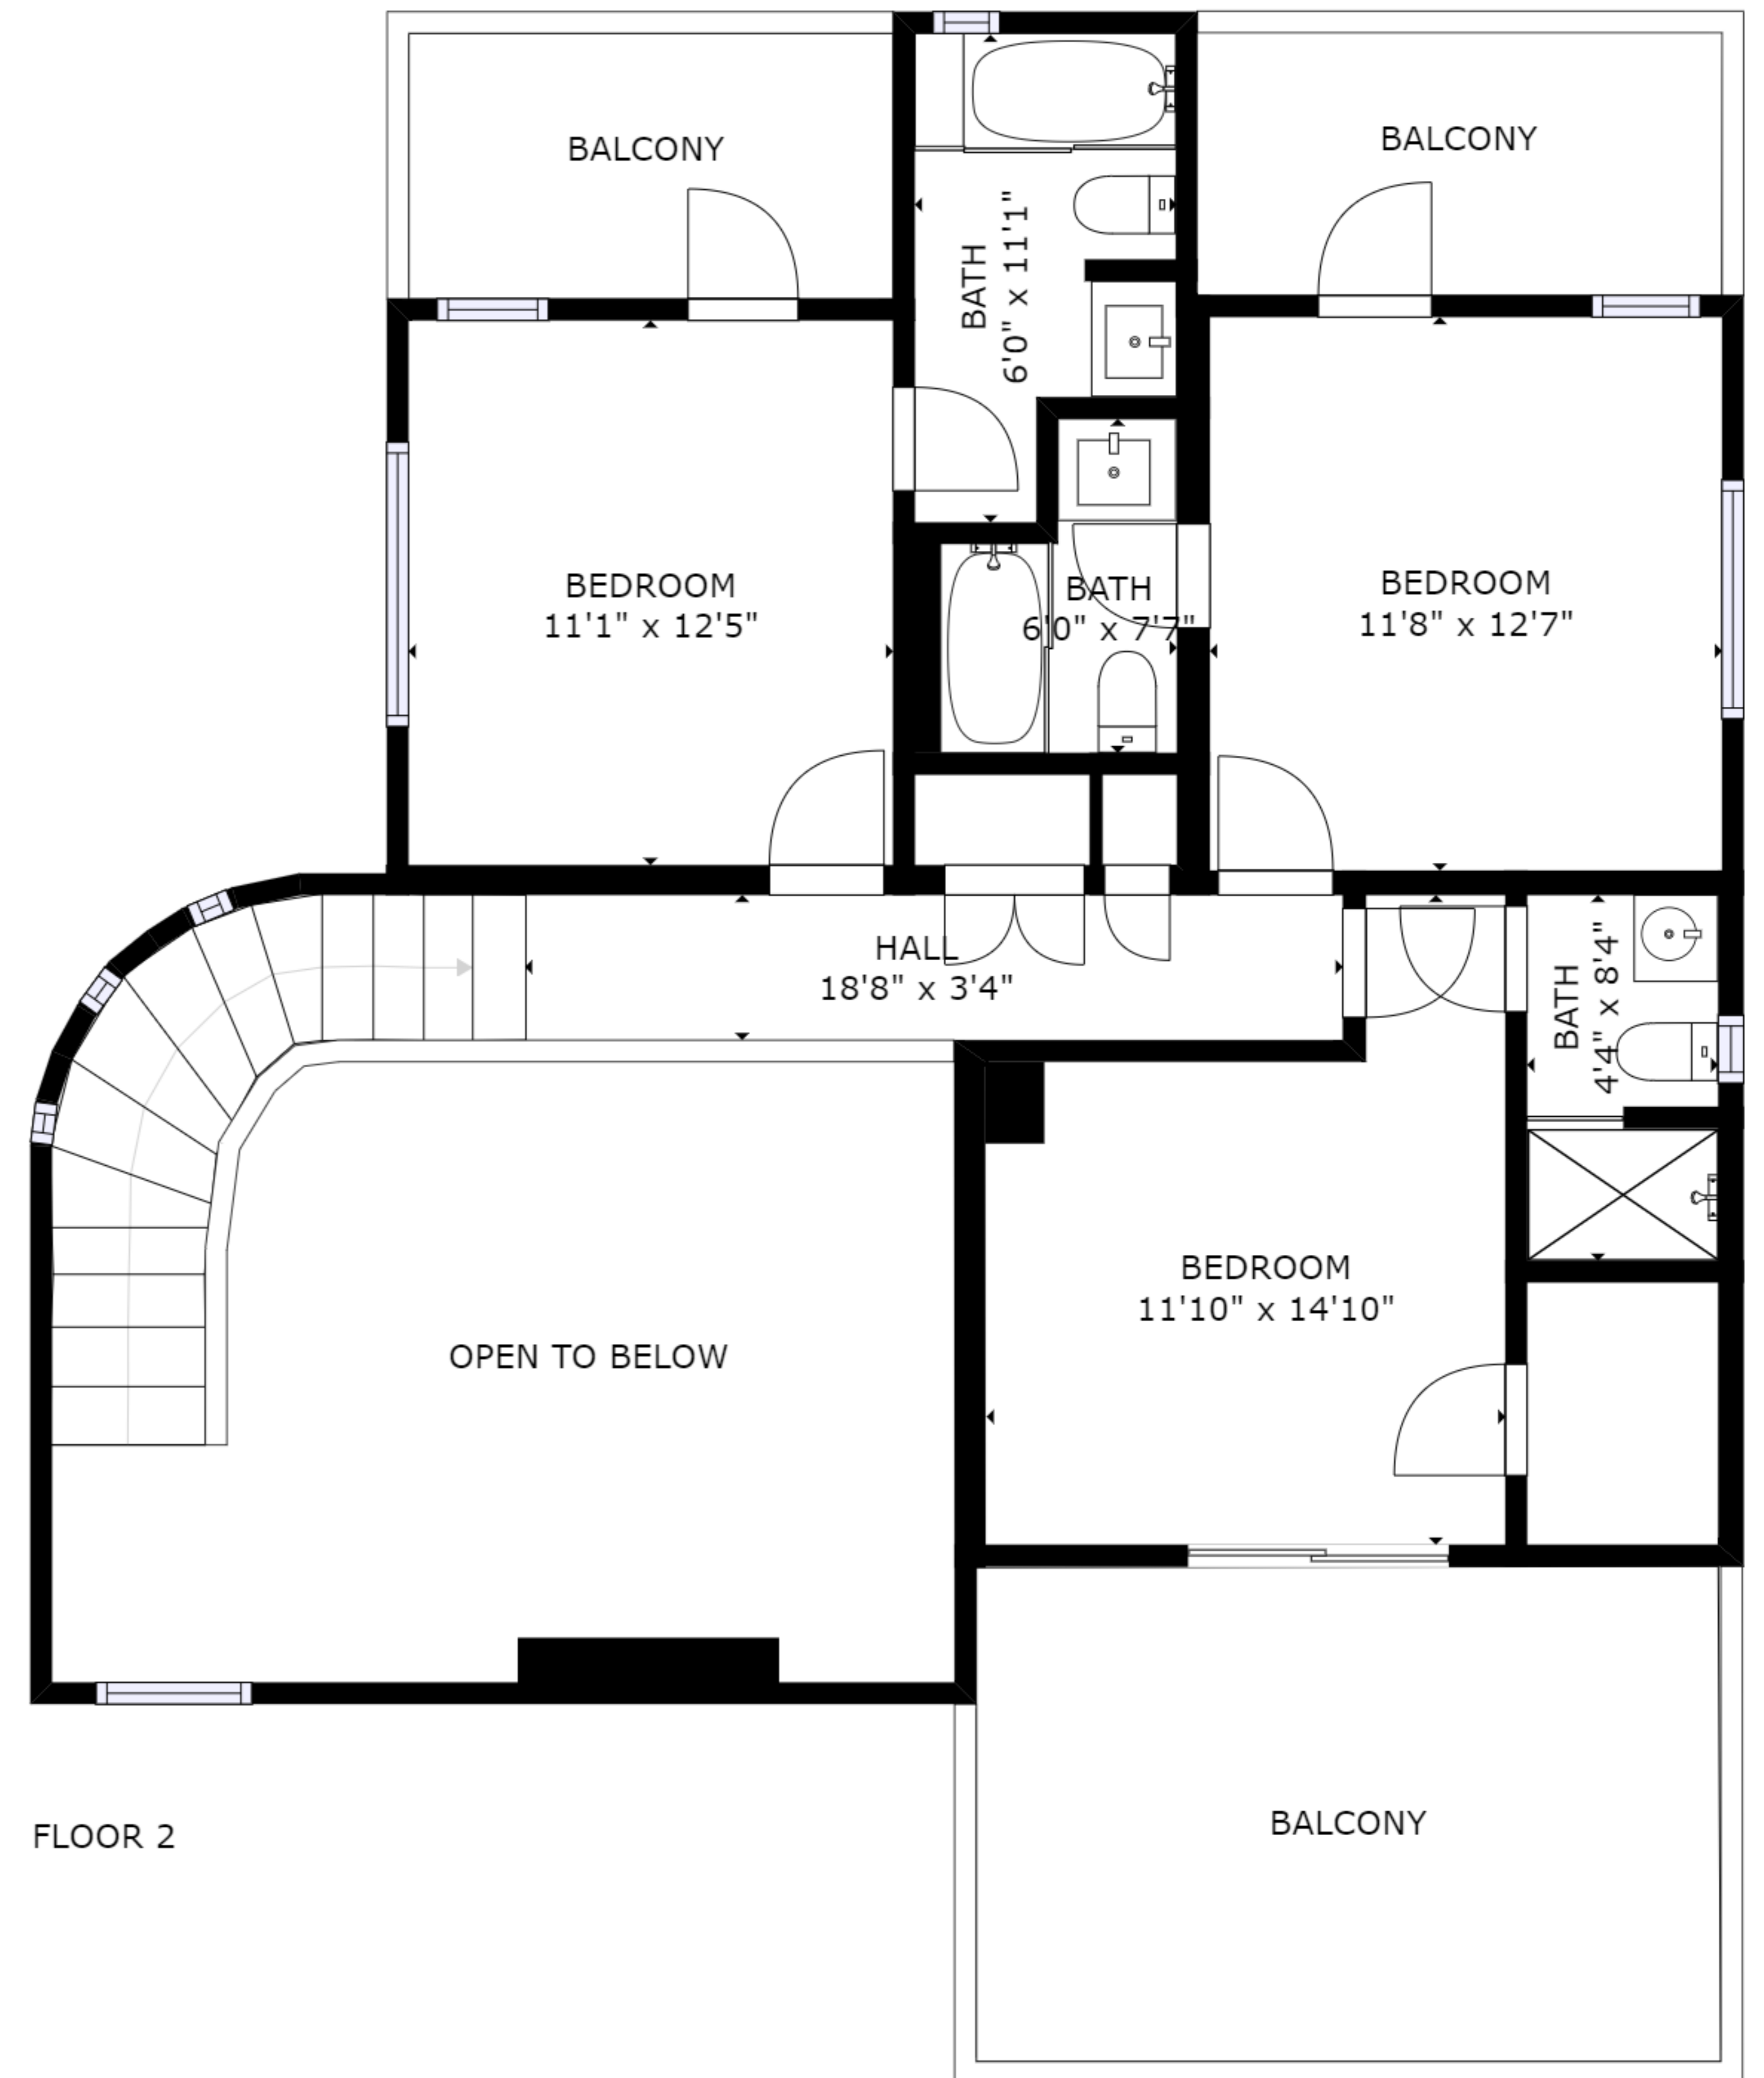

FLOOR 1

FLOOR 2

GROSS INTERNAL AREA
 FLOOR 1: 1721 sq. ft, FLOOR 2: 796 sq. ft
 EXCLUDED AREAS: , BALCONY: 191 sq. ft
 TOTAL: 2517 sq. ft

SIZES AND DIMENSIONS ARE APPROXIMATE, ACTUAL MAY VARY.