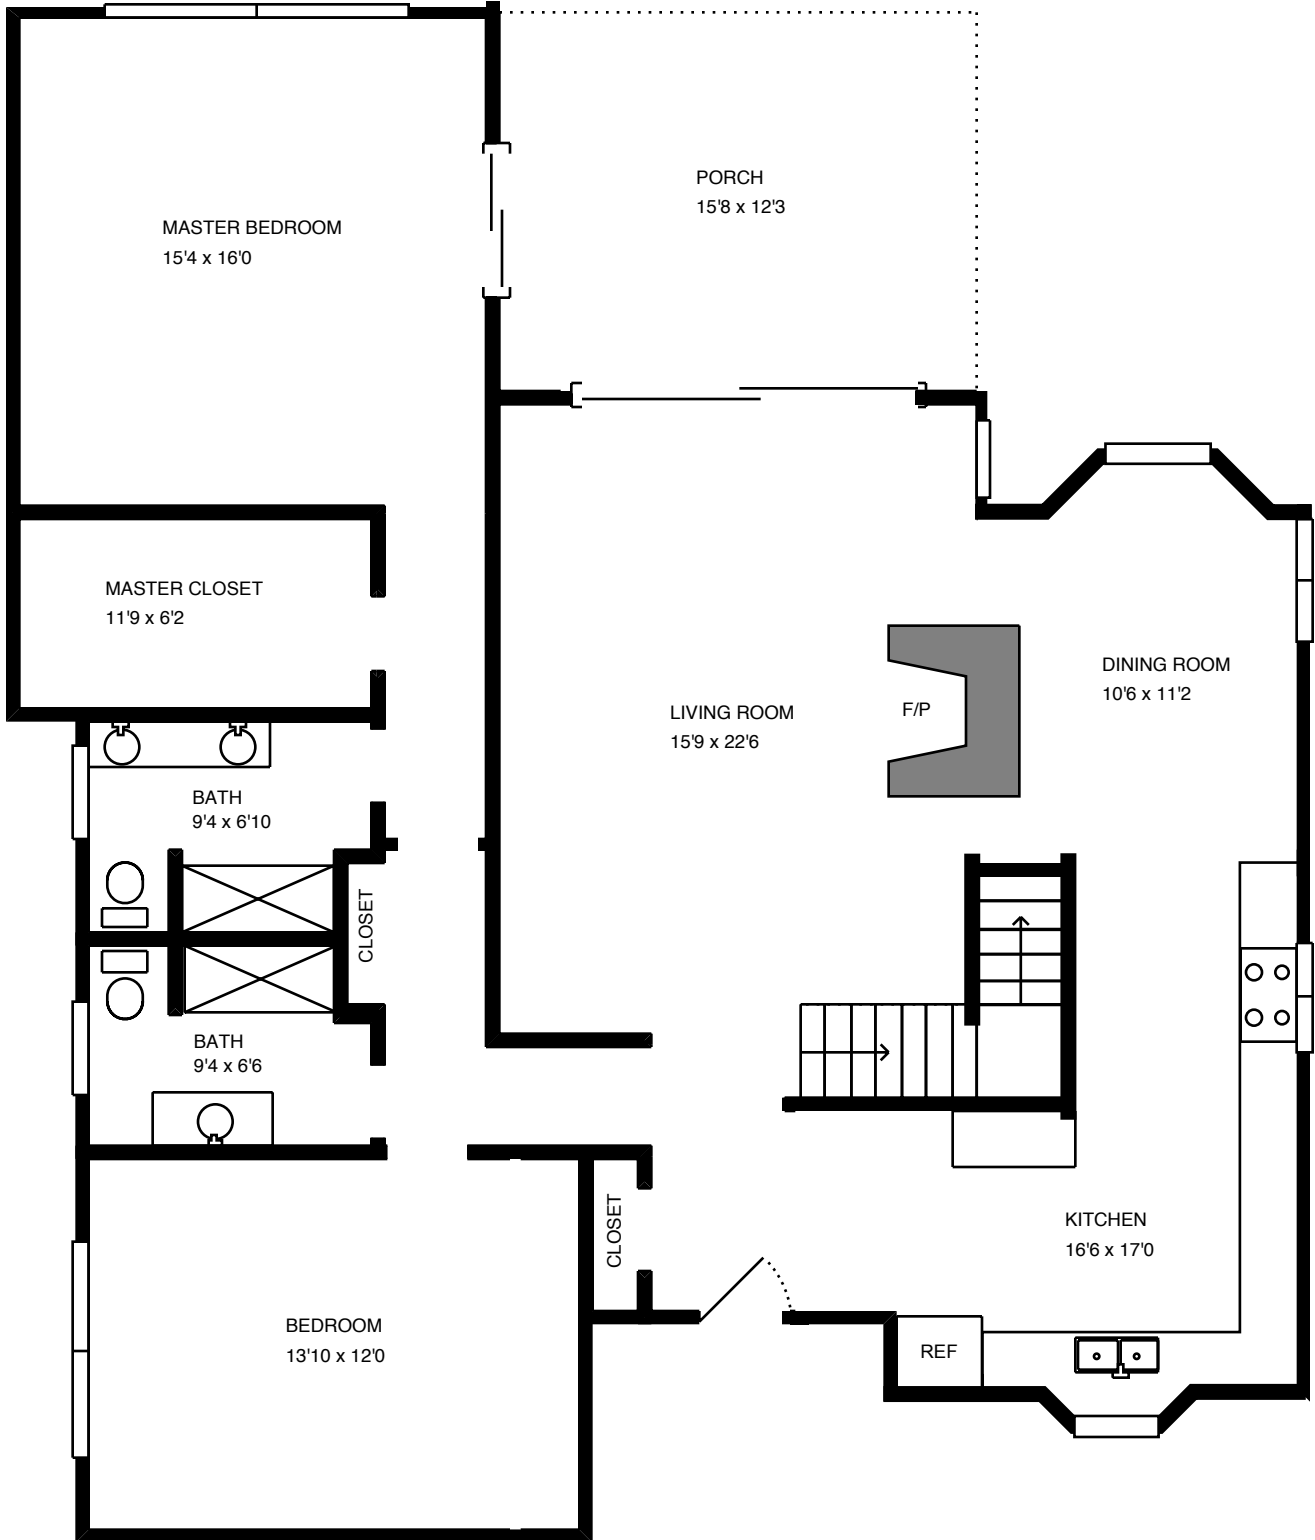

Property Address:
4033 Via Valmonte
Palos Verdes Estate, CA 90274

Measure #12881915

Total interior square footage on page: 1444 sf

The interior square footage listed is living space only and is not taxable square footage

Property Address:
4033 Via Valmonte
Palos Verdes Estate, CA 90274

Measure #12881915