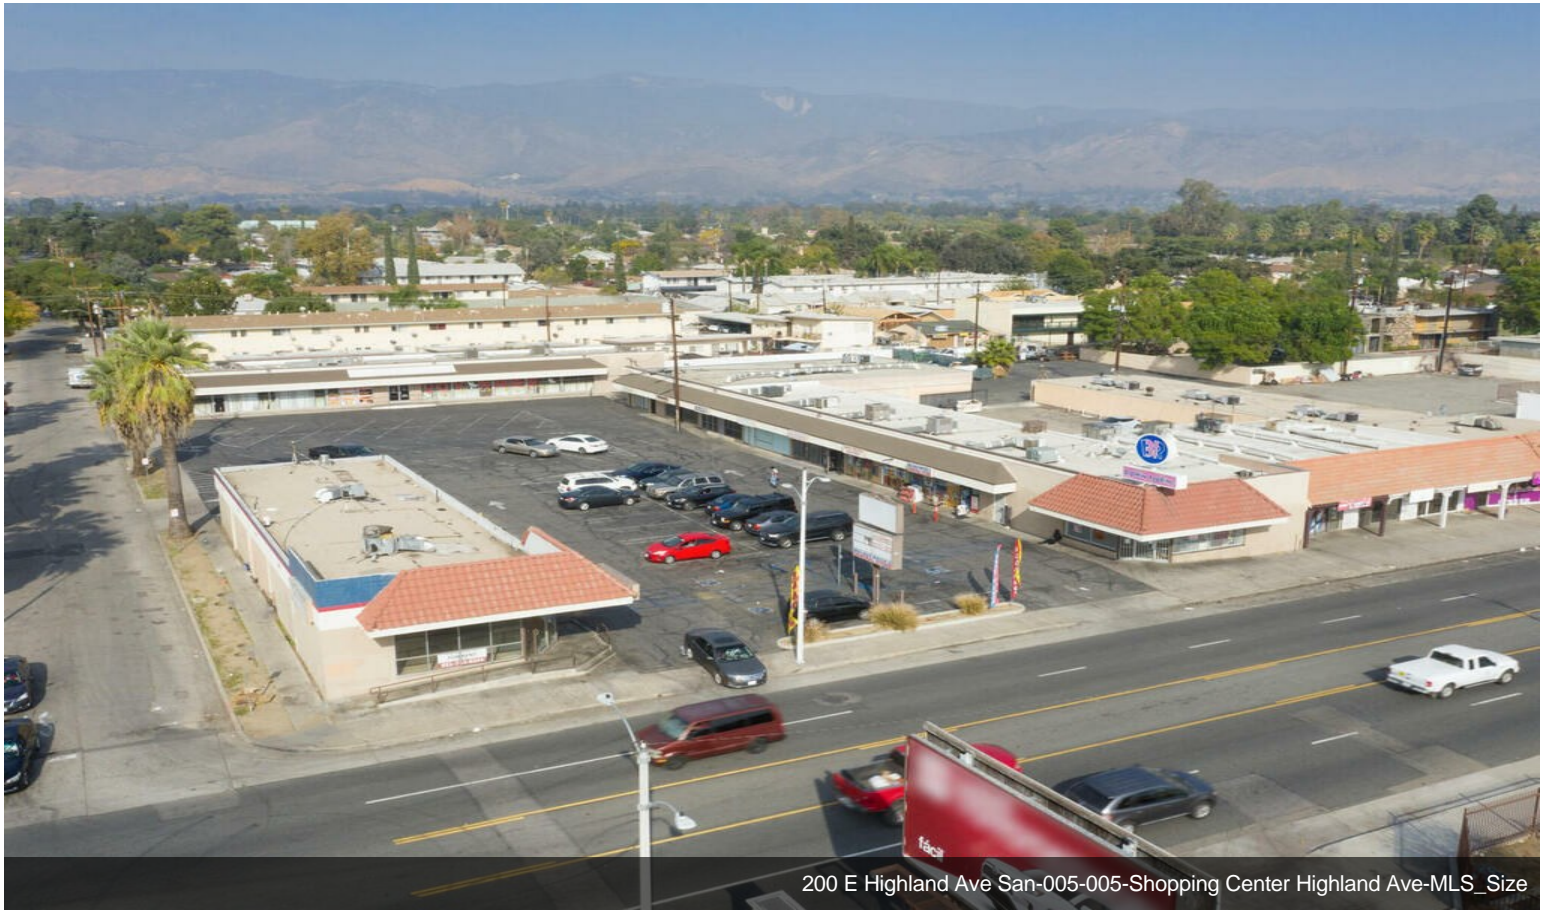

Property Photos

200 E Highland Ave San-005-005-Shopping Center Highland Ave-MLS_Size