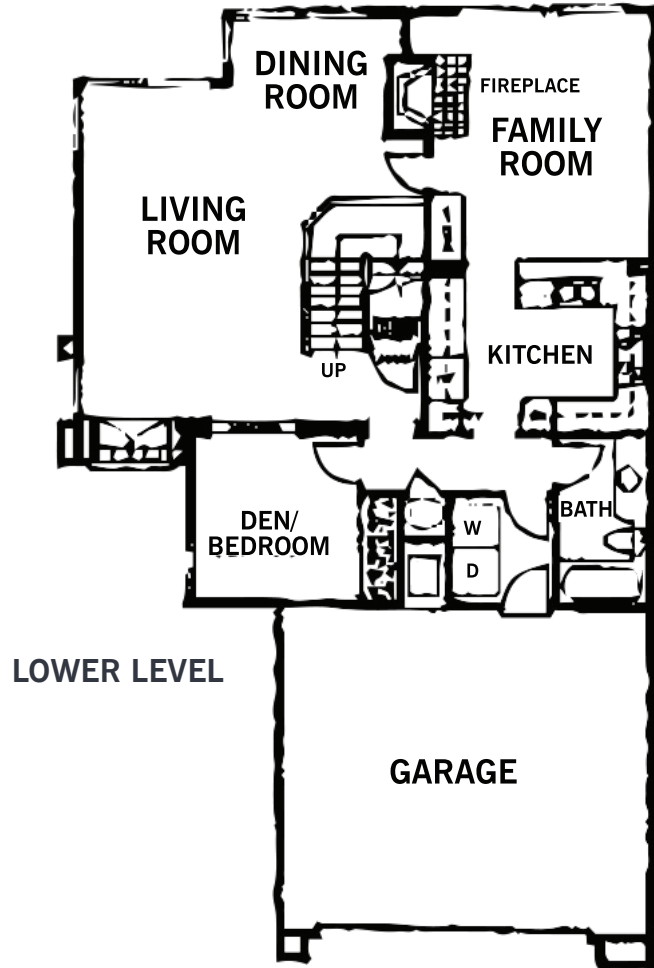

7 San Ramon, Irvine, 92612

**#1 IN TURTLE ROCK FOR 15 YEARS
OVER \$700 MILLION IN SALES**

PEGI DIRIENZO

Cell: 949.525.1125

Pegi.DiRienzo@elliman.com

CalBRE#01219774

elliman.com/california