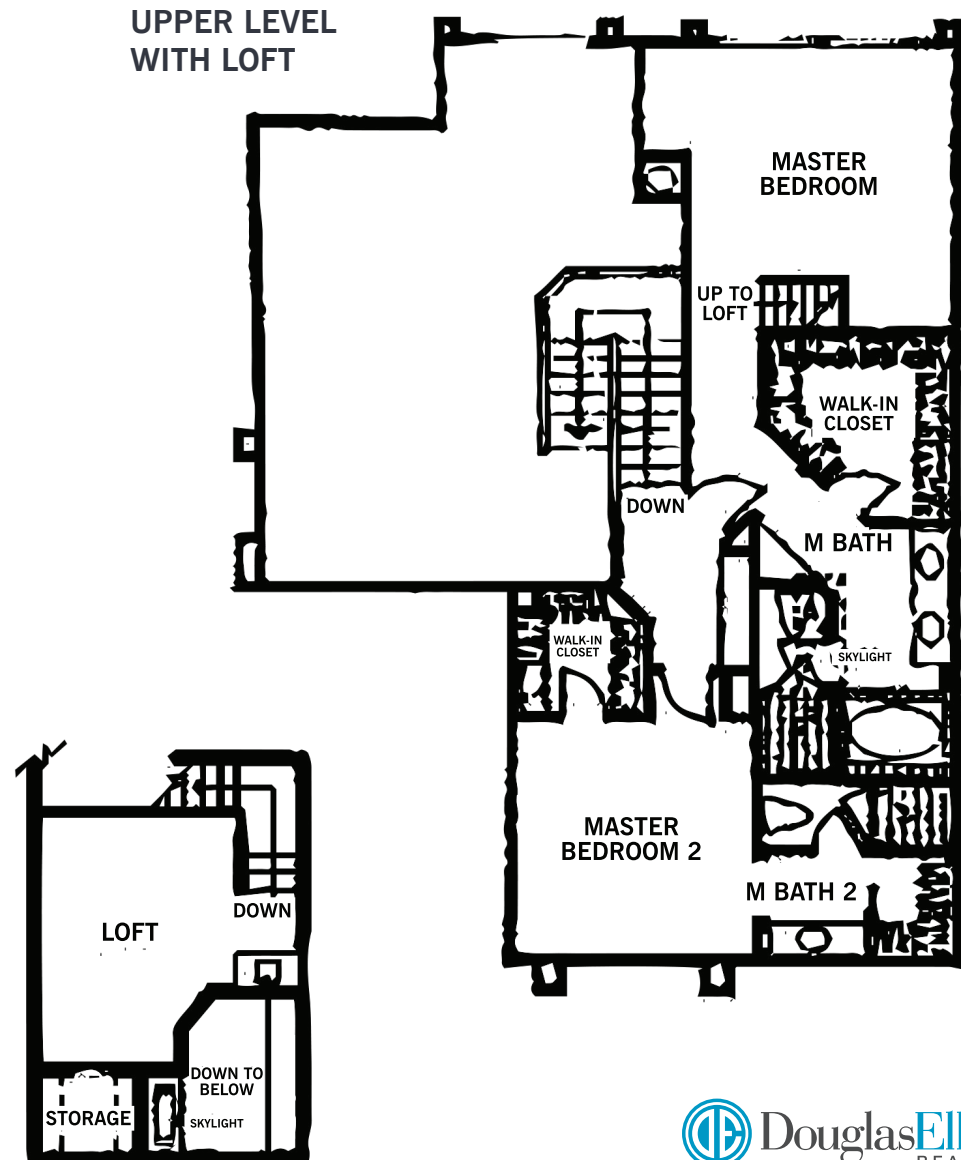

7 San Ramon, Irvine, 92612

**#1 IN TURTLE ROCK FOR 15 YEARS
OVER \$700 MILLION IN SALES**

PEGI DIRIENZO

Cell: 949.525.1125

Pegi.DiRienzo@elliman.com

CalBRE#01219774

elliman.com/california