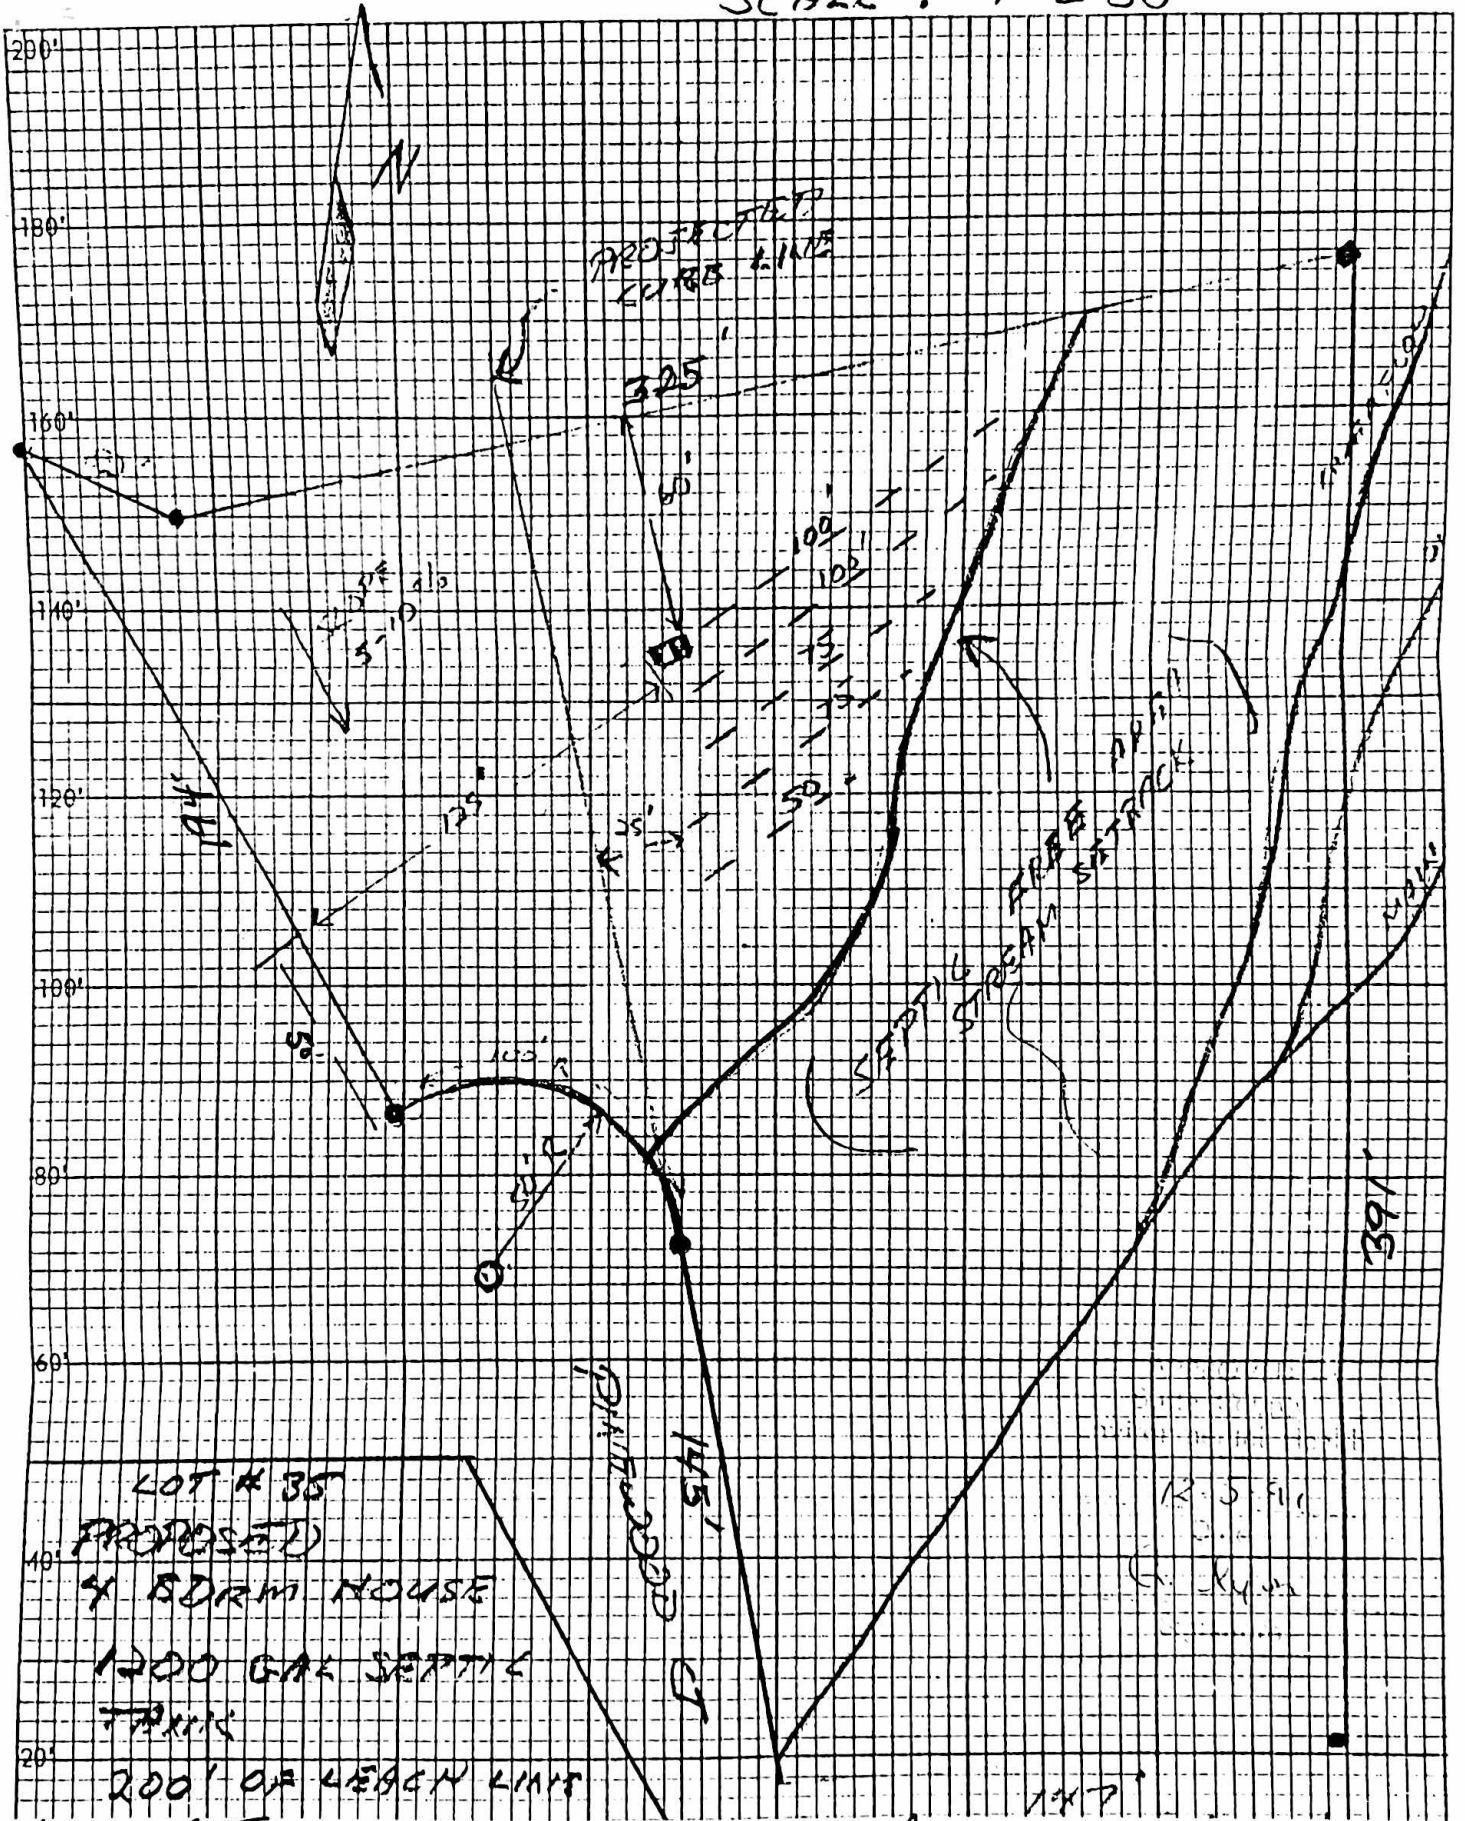

SCALE : 1" = 50'

description '4 BDRM HOUSE'
indicates size of one tank

Clay + Bonnie Miller
Lot # 35