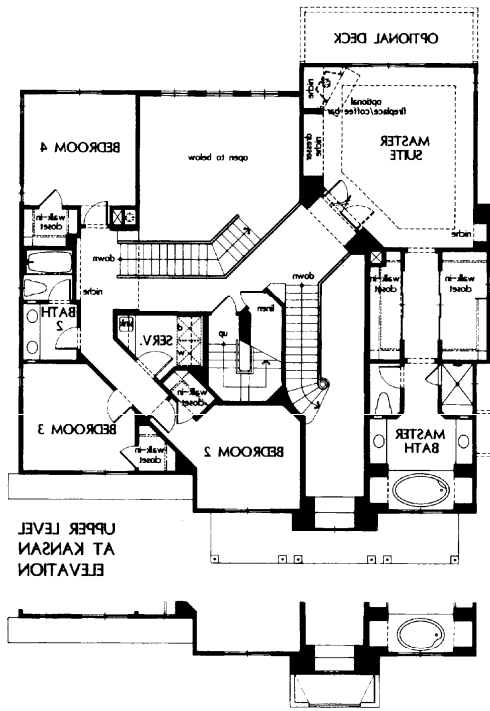

TRACT: (GRNT) Grand Traditions MODEL: G Kansan (3) basic - 3160 Sq.Ft. (Approx)
 Copyright ©The Inside Tract™ - All rights reserved.

UPPER LEVEL
AT TOSCANA AND
JAMESTOWN ELEVATIONS

LOWER LEVEL
AT TOSCANA AND
JAMESTOWN ELEVATIONS