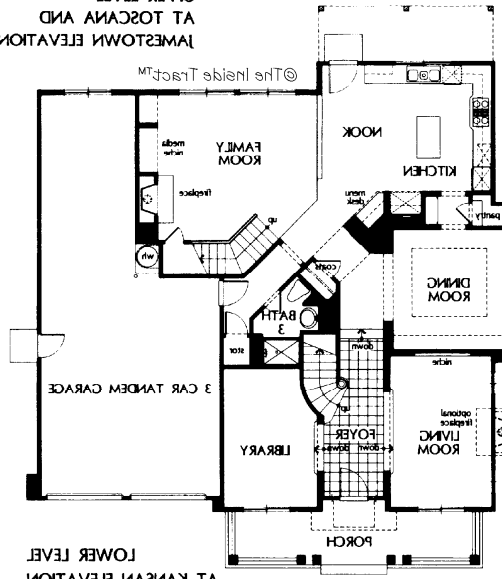

TRACT: (GRNT) Grand Traditions MODEL: G Kansan (3) basic - 3160 Sq.Ft. (Approx)
 Copyright ©The Inside Tract™ - All rights reserved.

UPPER LEVEL
AT TOSCANA AND
JAMESTOWN ELEVATIONS

LOWER LEVEL
AT TOSCANA AND
JAMESTOWN ELEVATIONS