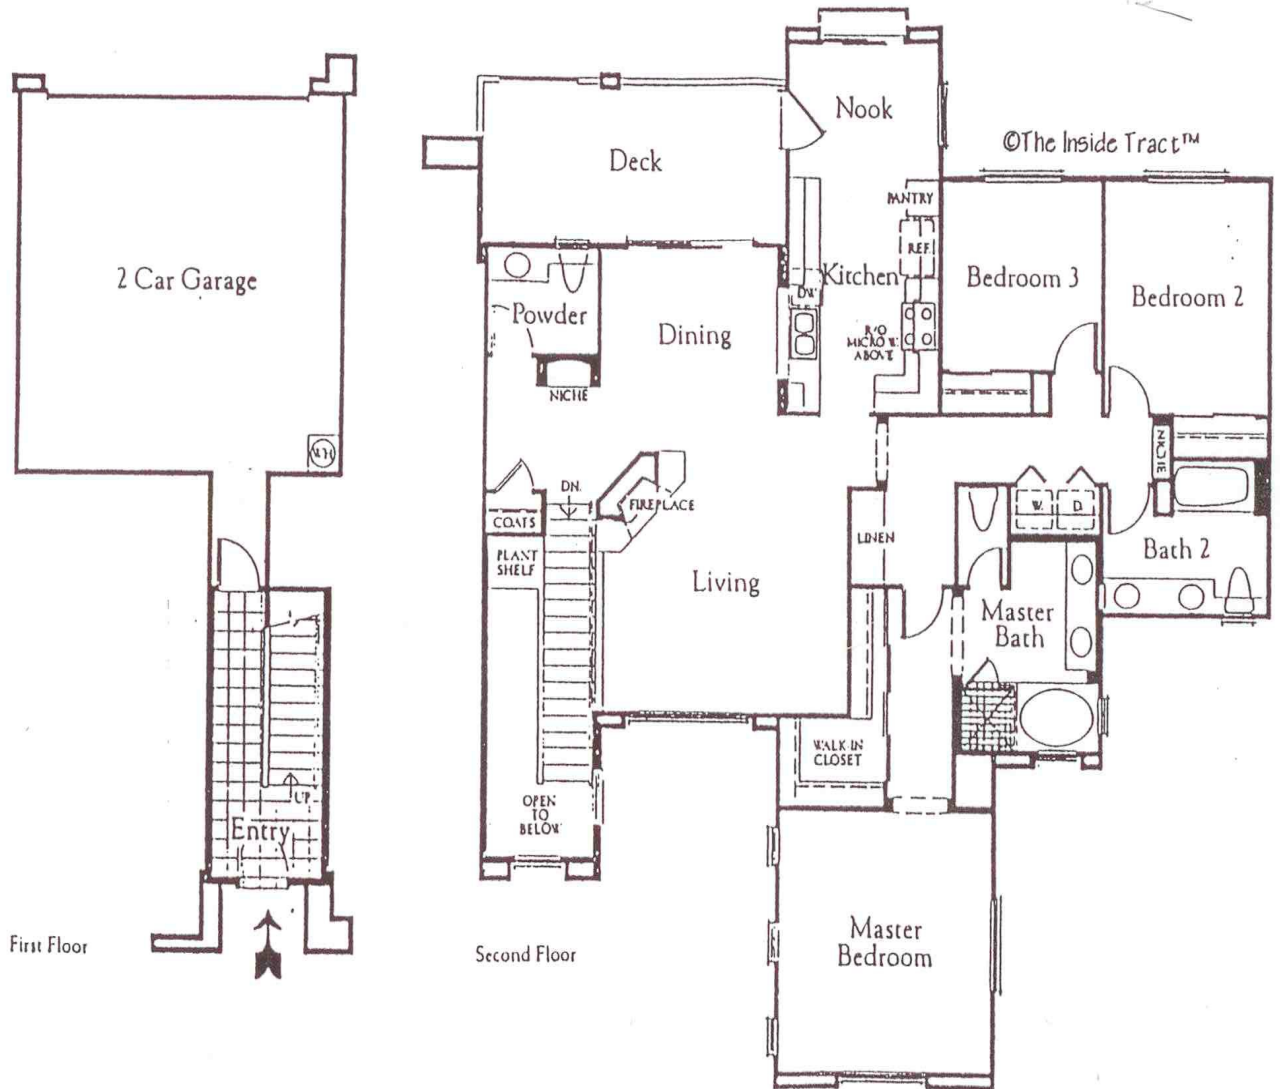

# Floor Plan

## 17 Veroli Court - Trovare

3 bedroom - 2 1/2 bath  
Trovare Largest Plan - 1742 Sq Ft  
Valued Corner Location

### TROVARE - NEWPORT COAST

B/T Code: NCTR

Model: E-VILLA METRO UPPER

Approx SQ/FT: 1742

©The Inside Tract