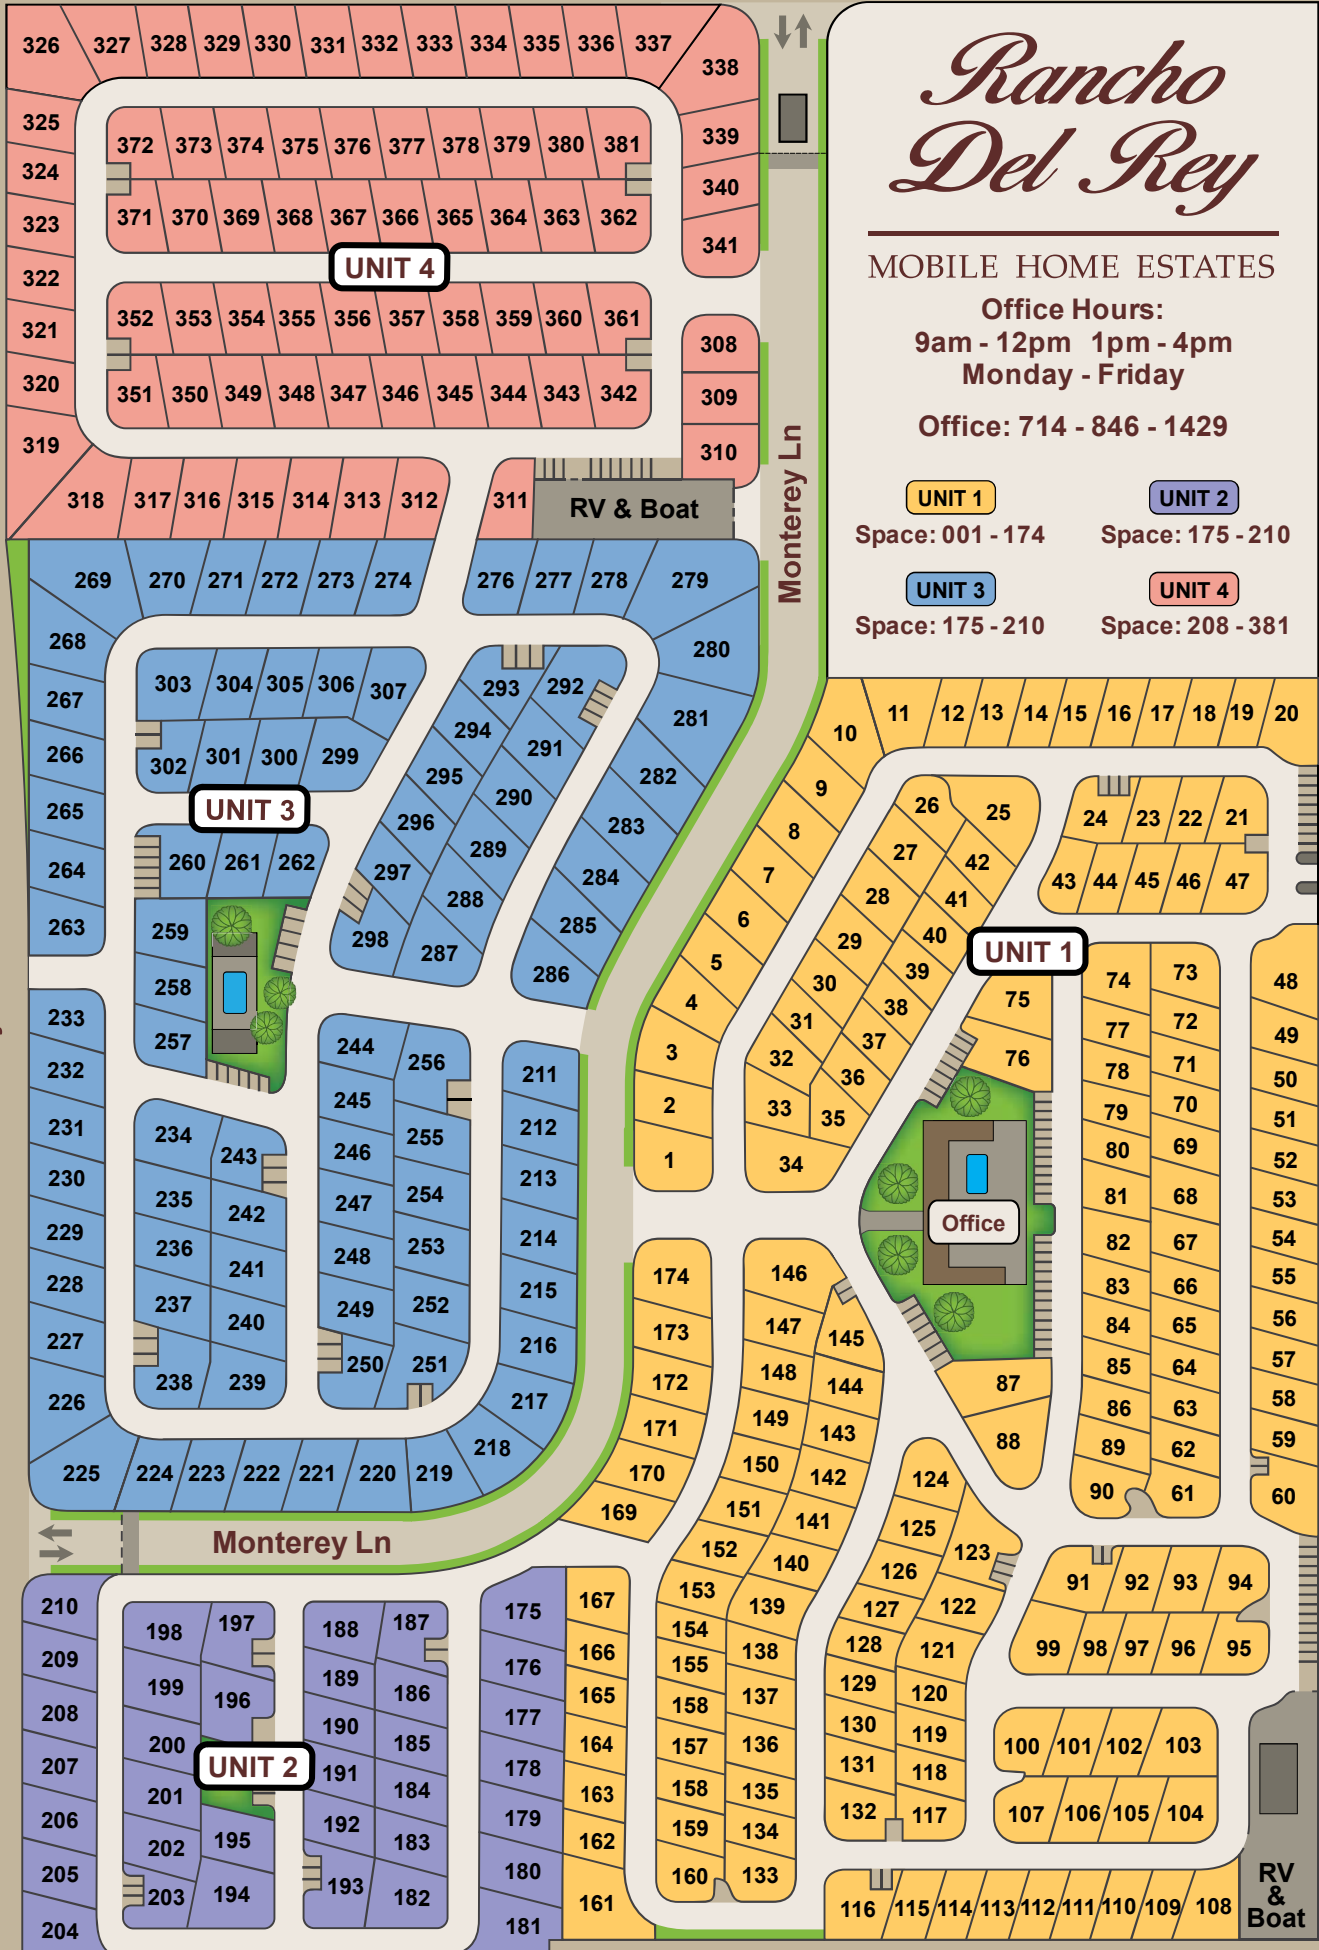

Edinger Ave

Main Entrance

Rancho Del Rey

MOBILE HOME ESTATES

Office Hours:
9am - 12pm 1pm - 4pm
Monday - Friday

Office: 714 - 846 - 1429

UNIT 1

Space: 001 - 174

UNIT 2

Space: 175 - 210

UNIT 3

Space: 175 - 210

UNIT 4

Space: 208 - 381

Saybrook Ln

Monterey Ln