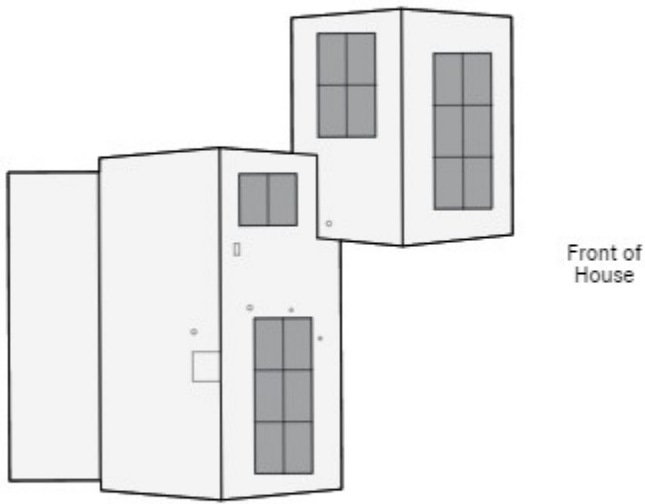

# 7.2 kW Solar Panels, 1 Powerwall

Details

Equipment Location:  
Side Yard (Right Side Facing House)