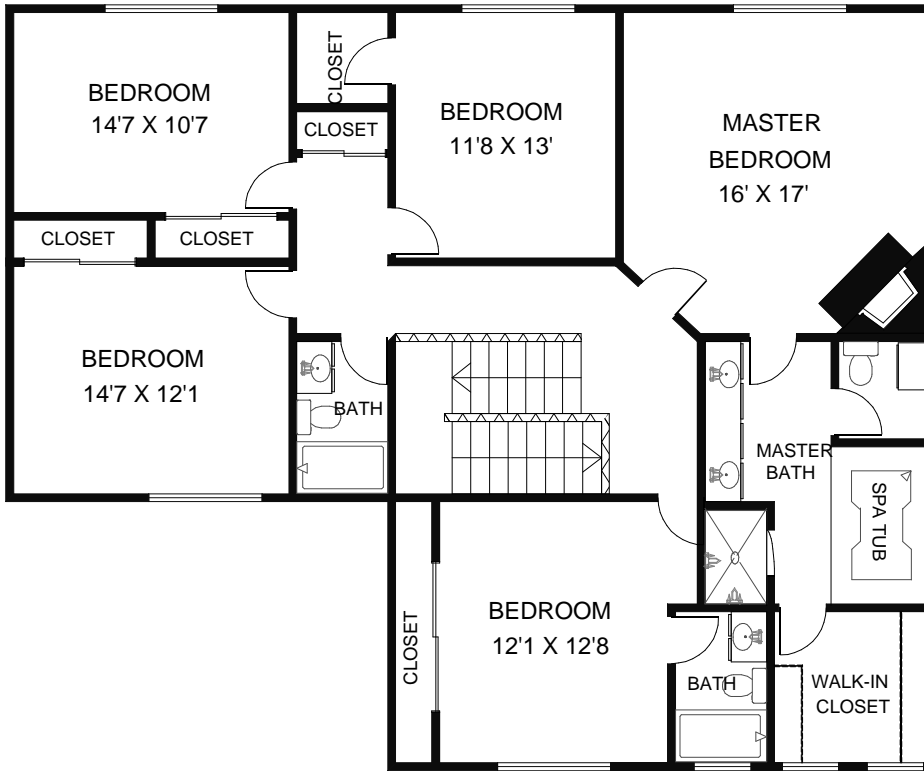

1308 HARKNESS LANE, REDONDO BEACH

UPPER LEVEL

LOWER LEVEL