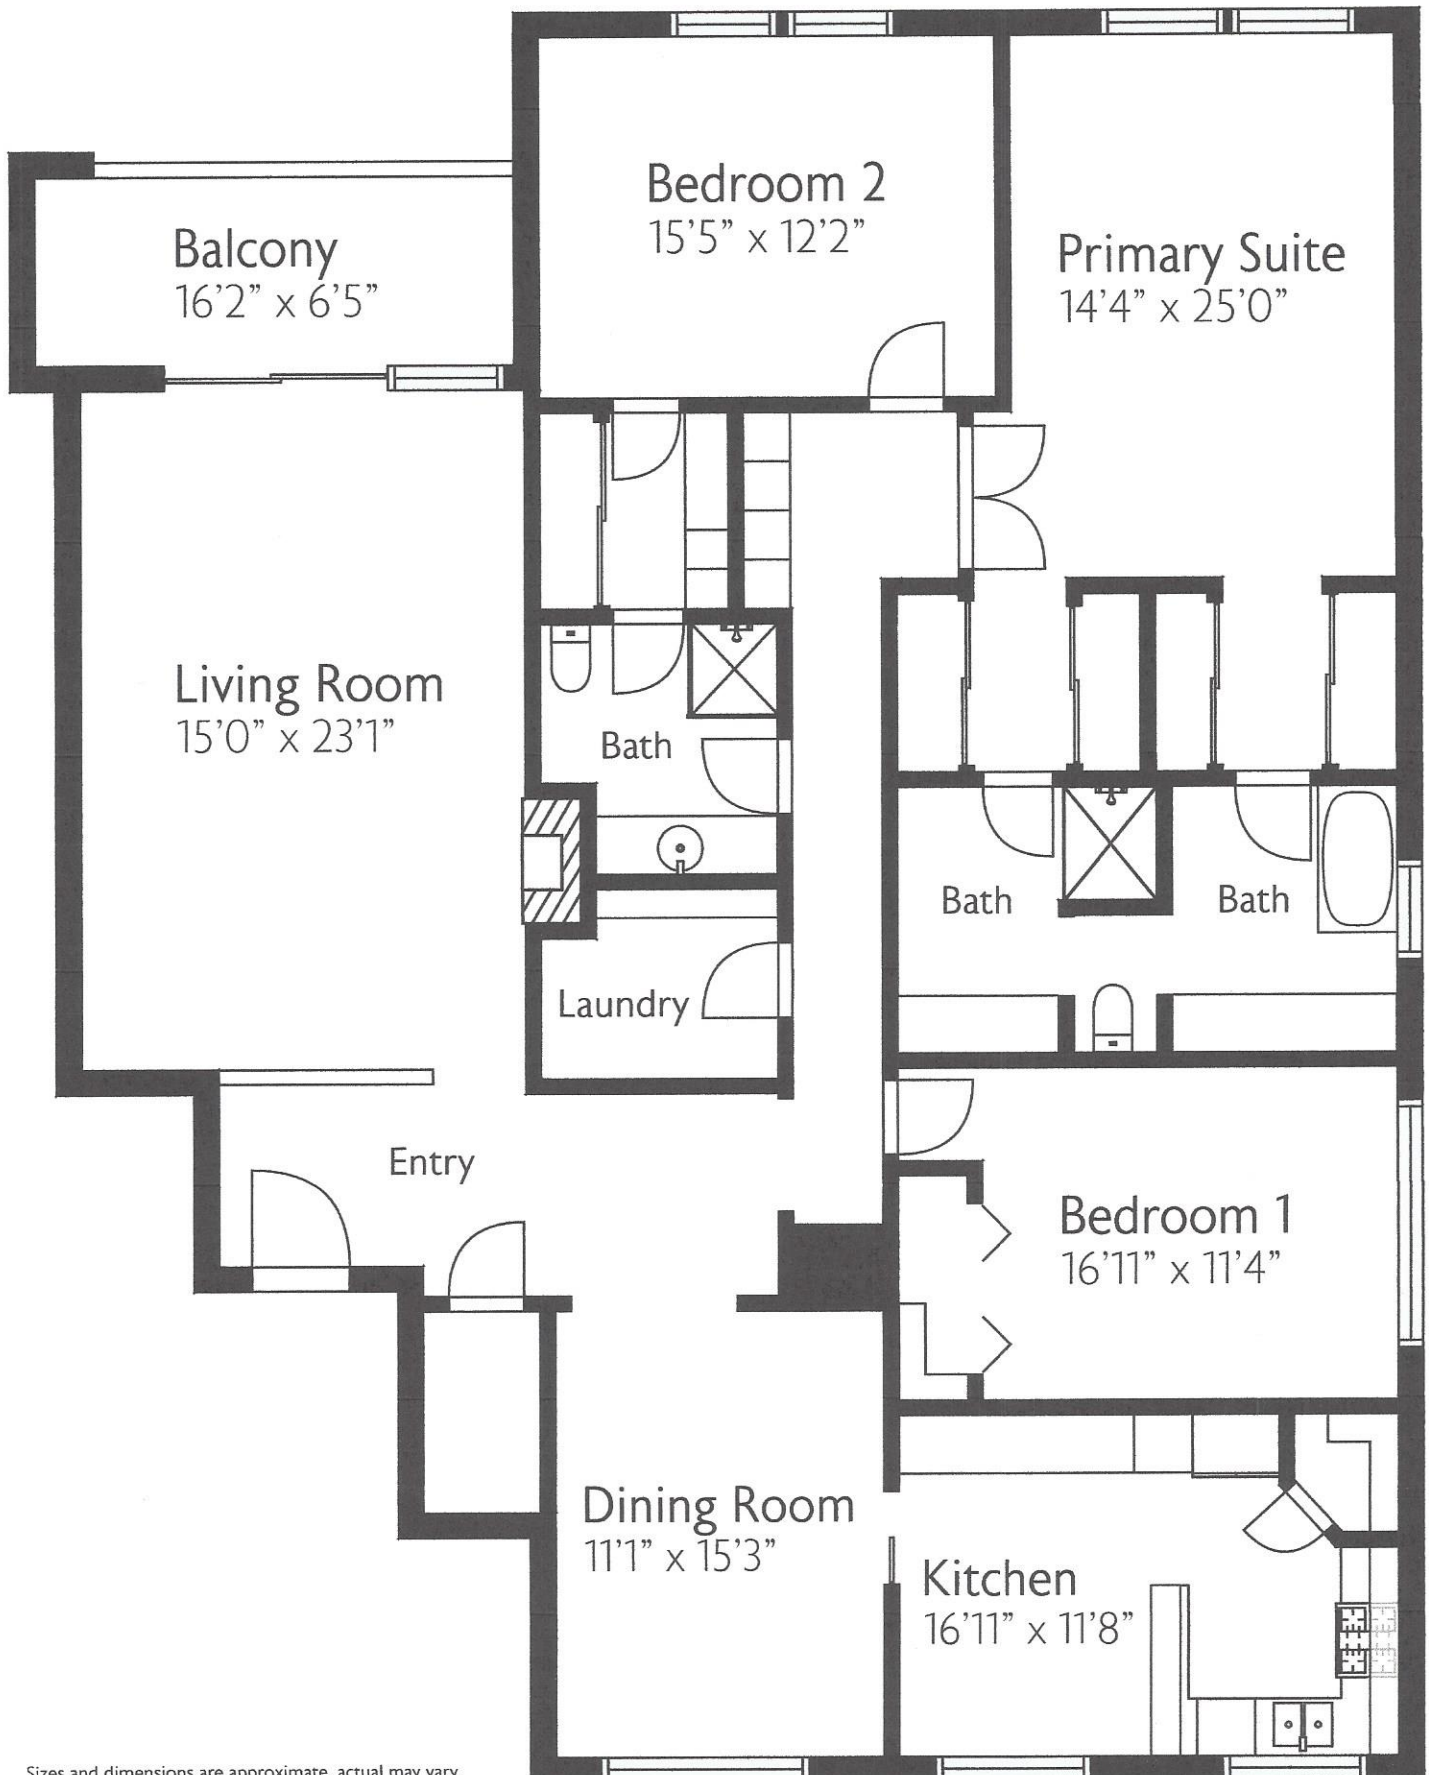

1200 S Orange Grove Blvd. #9, Pasadena

Sizes and dimensions are approximate. actual may vary.