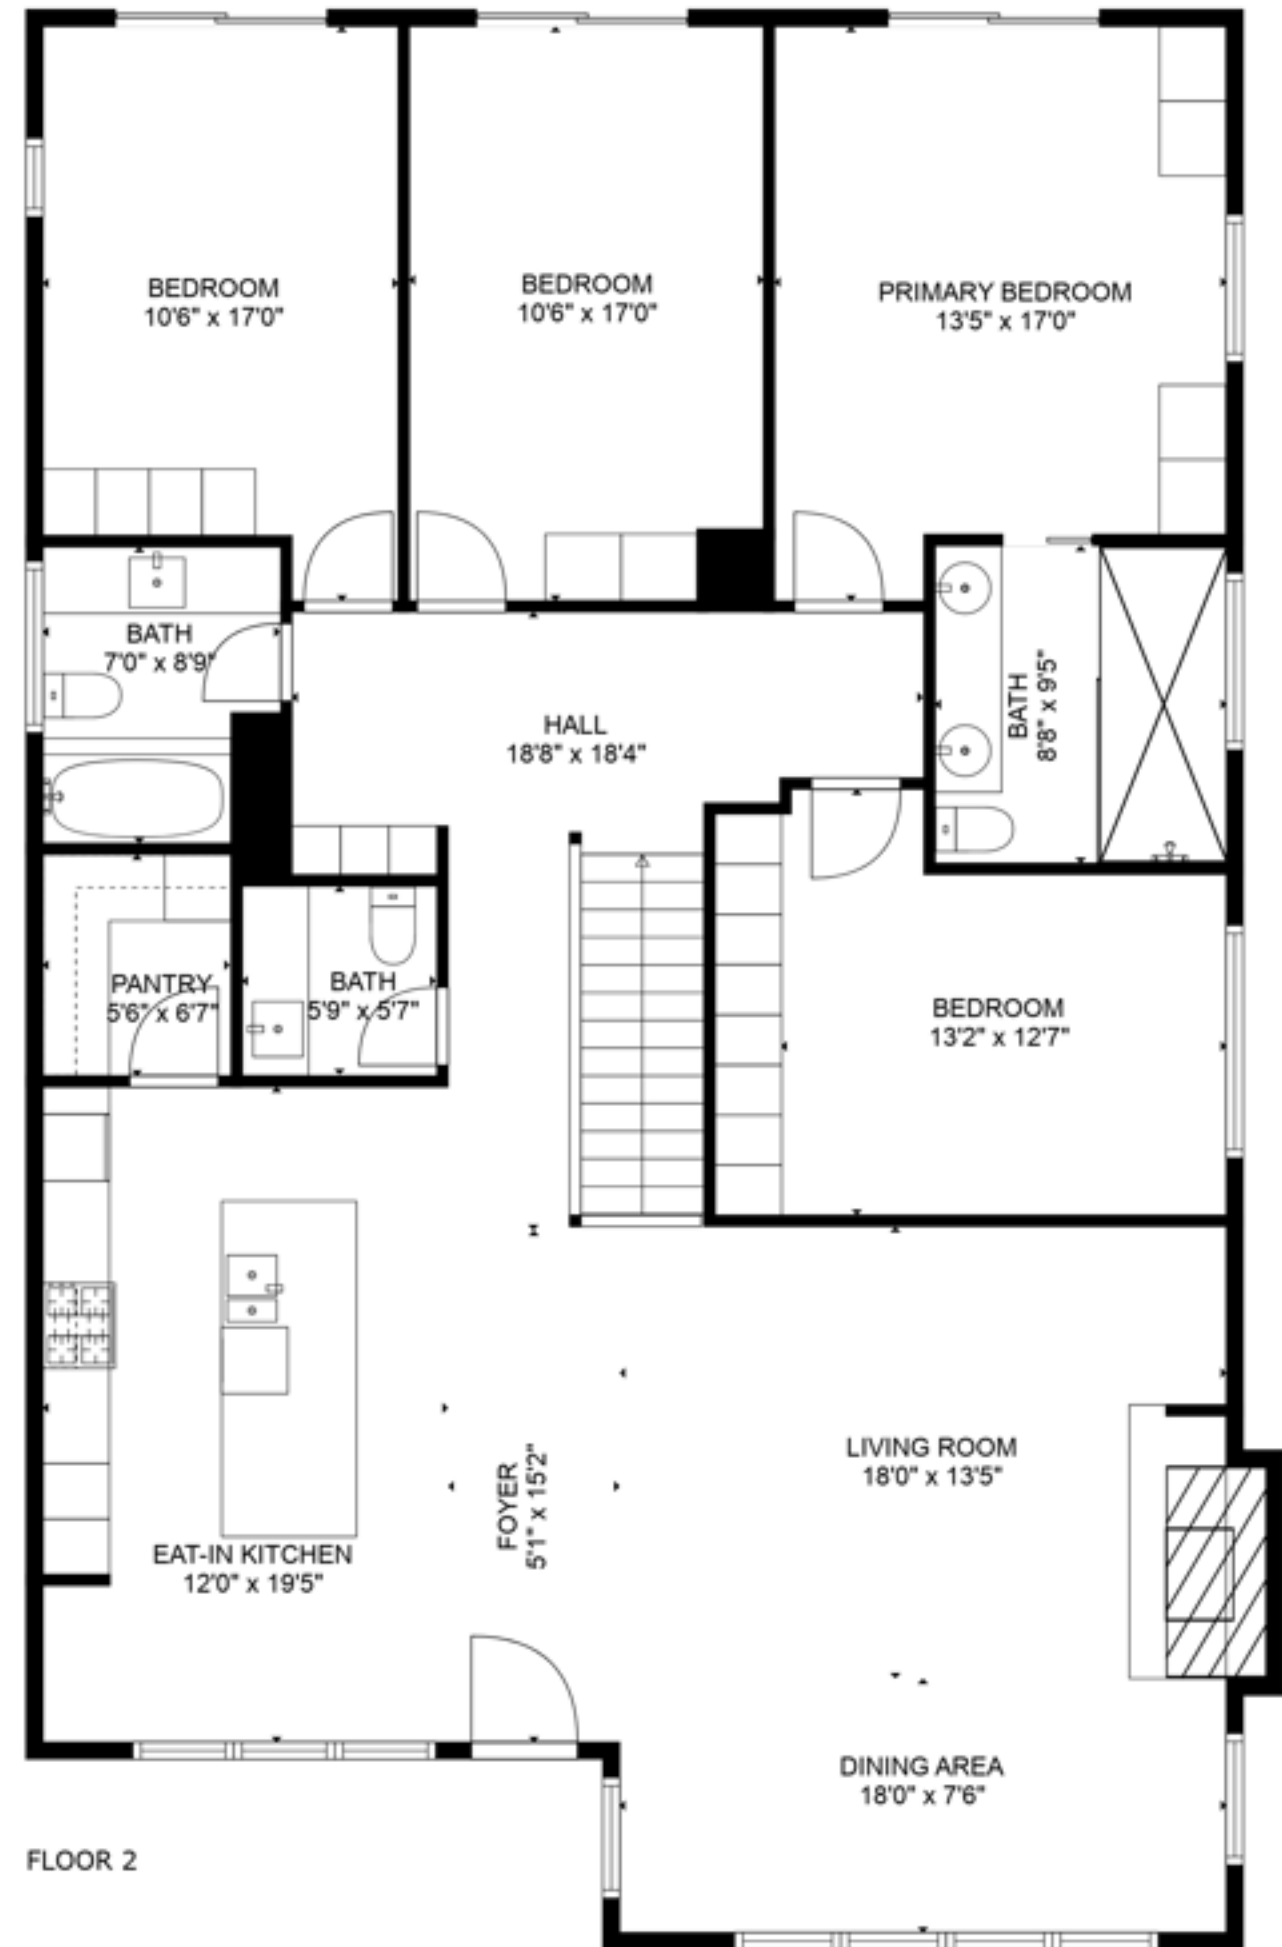

FLOOR 1

FLOOR 2

**TOTAL: 2548 sq. ft**  
 Below Ground: 674 sq. ft, FLOOR 2: 1874 sq. ft  
 EXCLUDED AREAS: GARAGE: 517 sq. ft, STORAGE: 124 sq. ft, FIREPLACE: 19 sq. ft

SIZES AND DIMENSIONS ARE APPROXIMATE, ACTUAL MAY VARY.