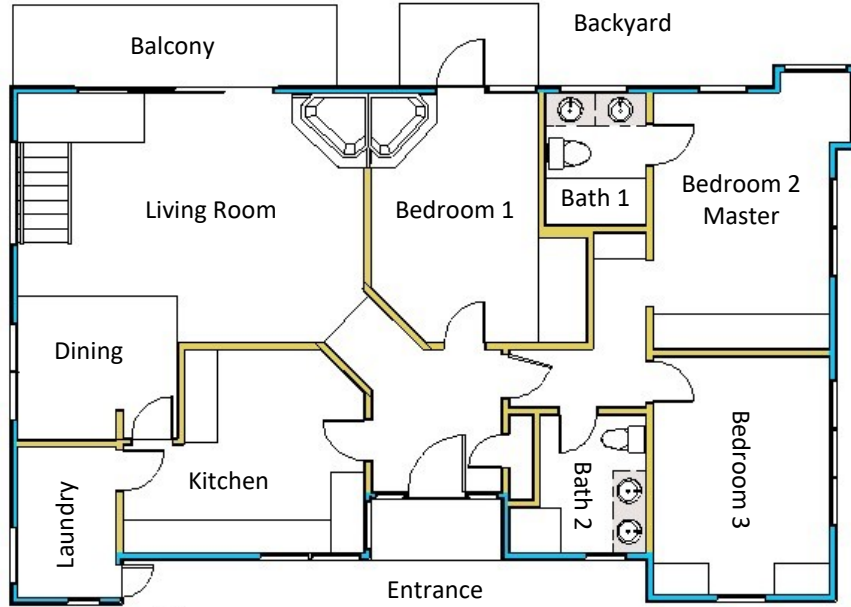

3108 PALOS VERDES DRIVE NORTH FLOORPLAN

Main Level

Downstairs