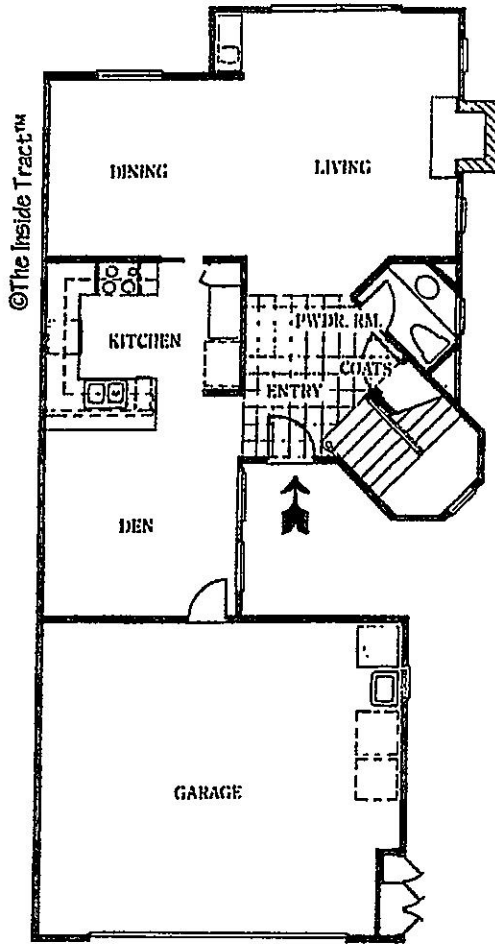

**TRACT: (VC) Villa De Cerise MODEL: B La Rochelle - 1733 Sq.Ft. (Approx)**  
Copyright ©The Inside Tract™ - All rights reserved.

FIRST FLOOR

SECOND FLOOR