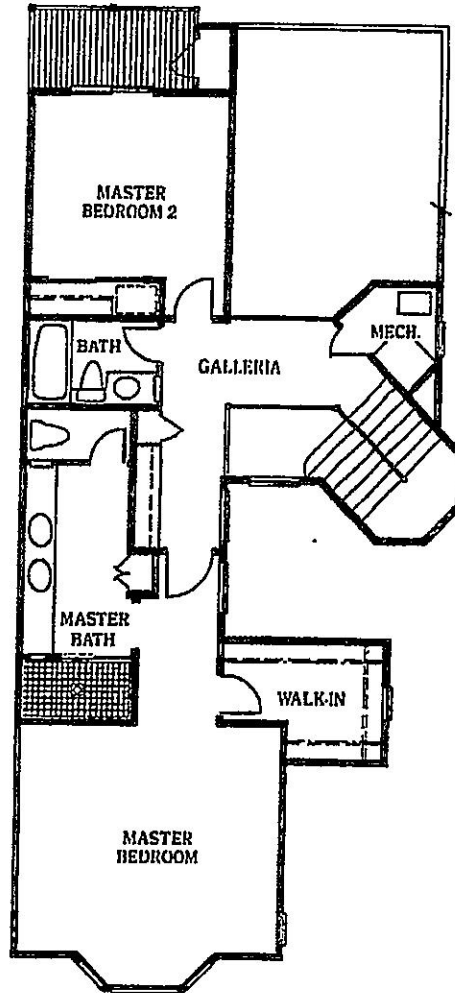

**TRACT: (VC) Villa De Cerise MODEL: B La Rochelle - 1733 Sq.Ft. (Approx)**  
Copyright ©The Inside Tract™ - All rights reserved.

FIRST FLOOR

SECOND FLOOR