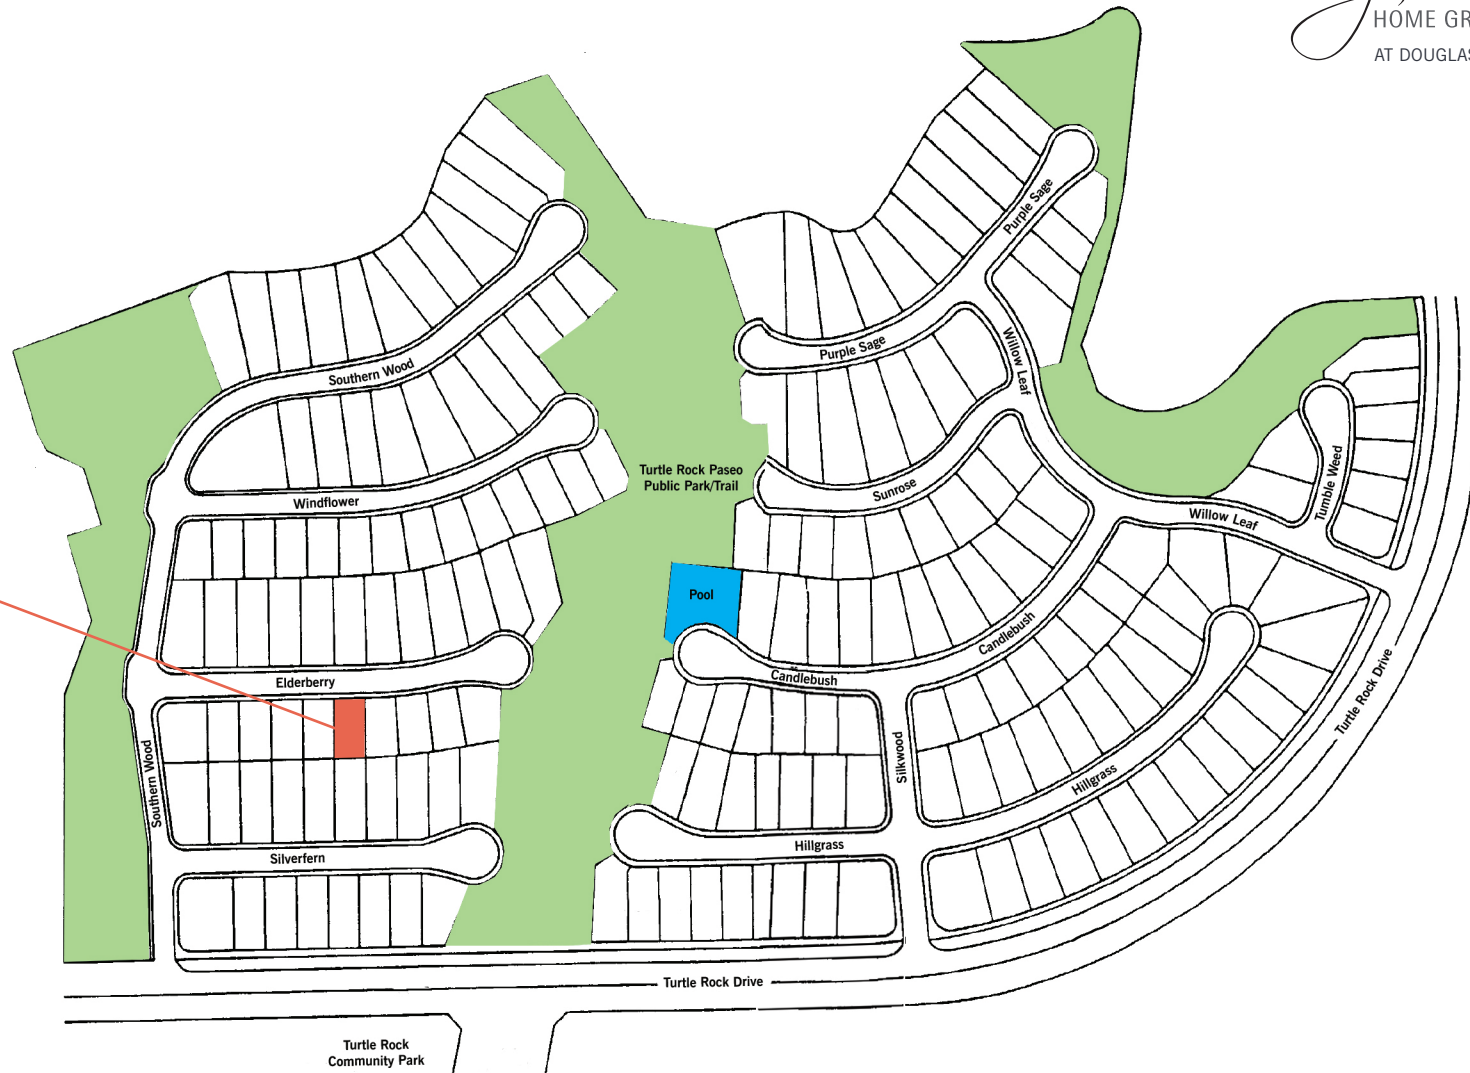

TURTLE ROCK - HIGHLANDS GARDEN

12 ELDERBERRY

#1 IN TURTLE ROCK FOR 16 YEARS
OVER \$752 MILLION IN SALES

PEGI DIRIENZO

Cell: 949.525.1125
Pegi.DiRienzo@elliman.com
DRE#01219774