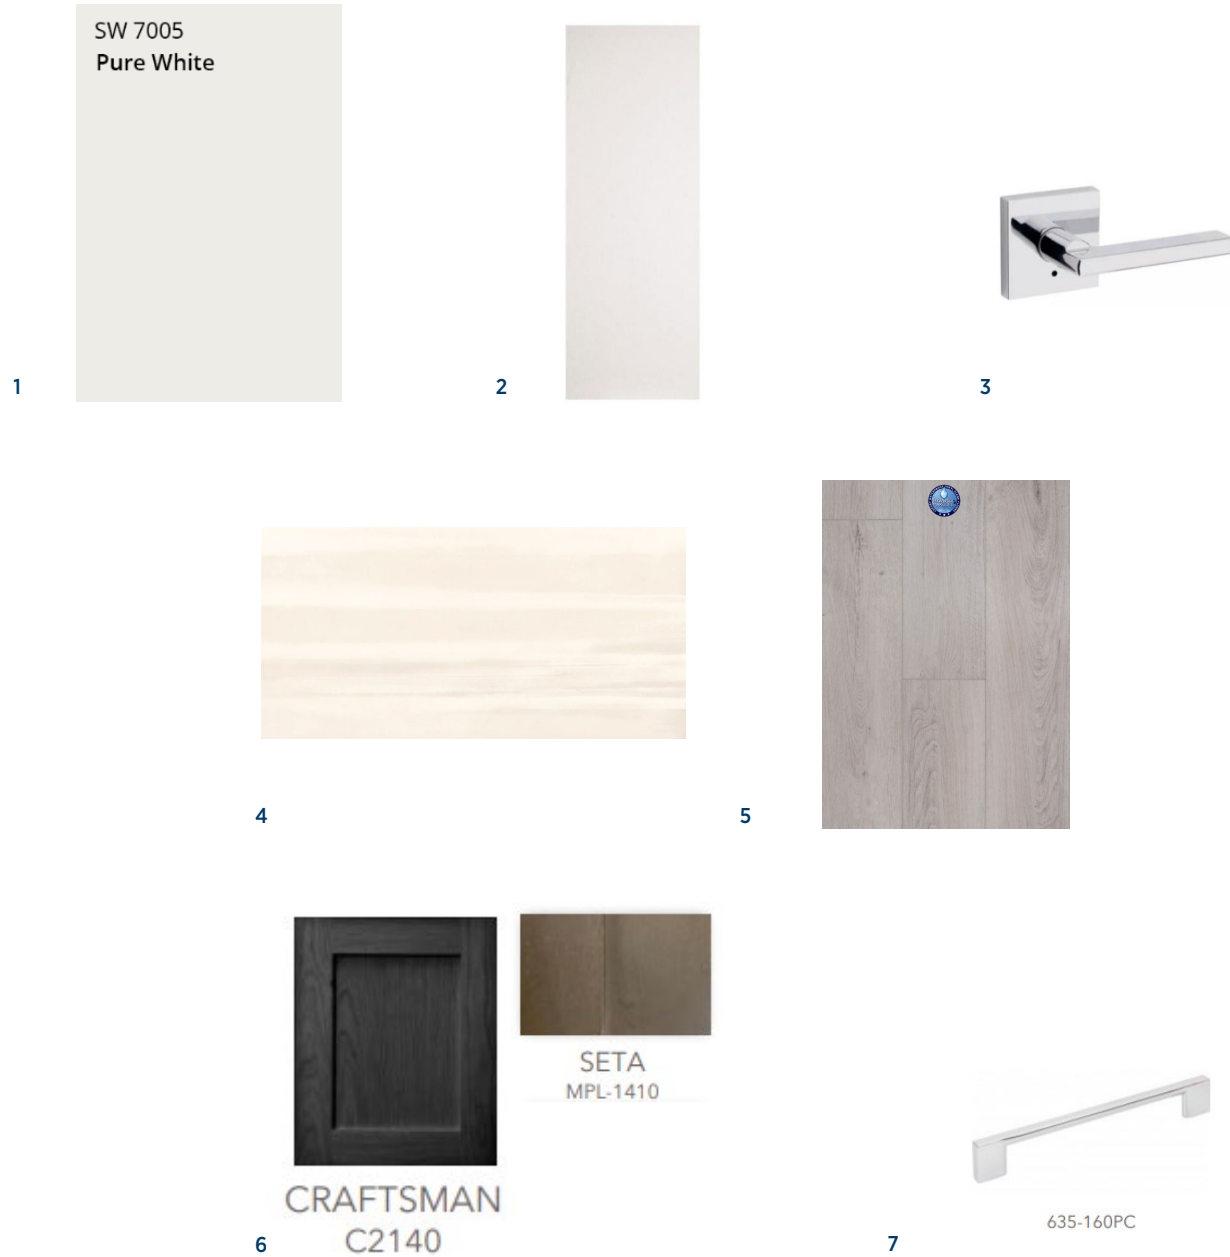

Designer Appointed Features | INTERIOR SELECTIONS

Designer Appointed Features are home details and finishes curated by the talented design professionals responsible for the distinctive looks found in our model homes.

1 WALL PAINT

Sherwin Williams
SW7005 Pure White

2 INTERIOR DOORS

Slab Solid Core
8' White

3 INTERIOR DOOR HANDLES

Kwikset Halifax
Polished Chrome

4 FLOORING-TILE

Emser Silhouette
Figure | 12x24

5 FLOORING-LVP

Provenza Concorde
Diamond Sky | 7.15"

6 CABINETS

Cabinets 2000
Craftsman C2140 | Seta Stain

7 HARDWARE

Pulls on Doors/Drawer Rails
Polished Chrome | 635-160PC