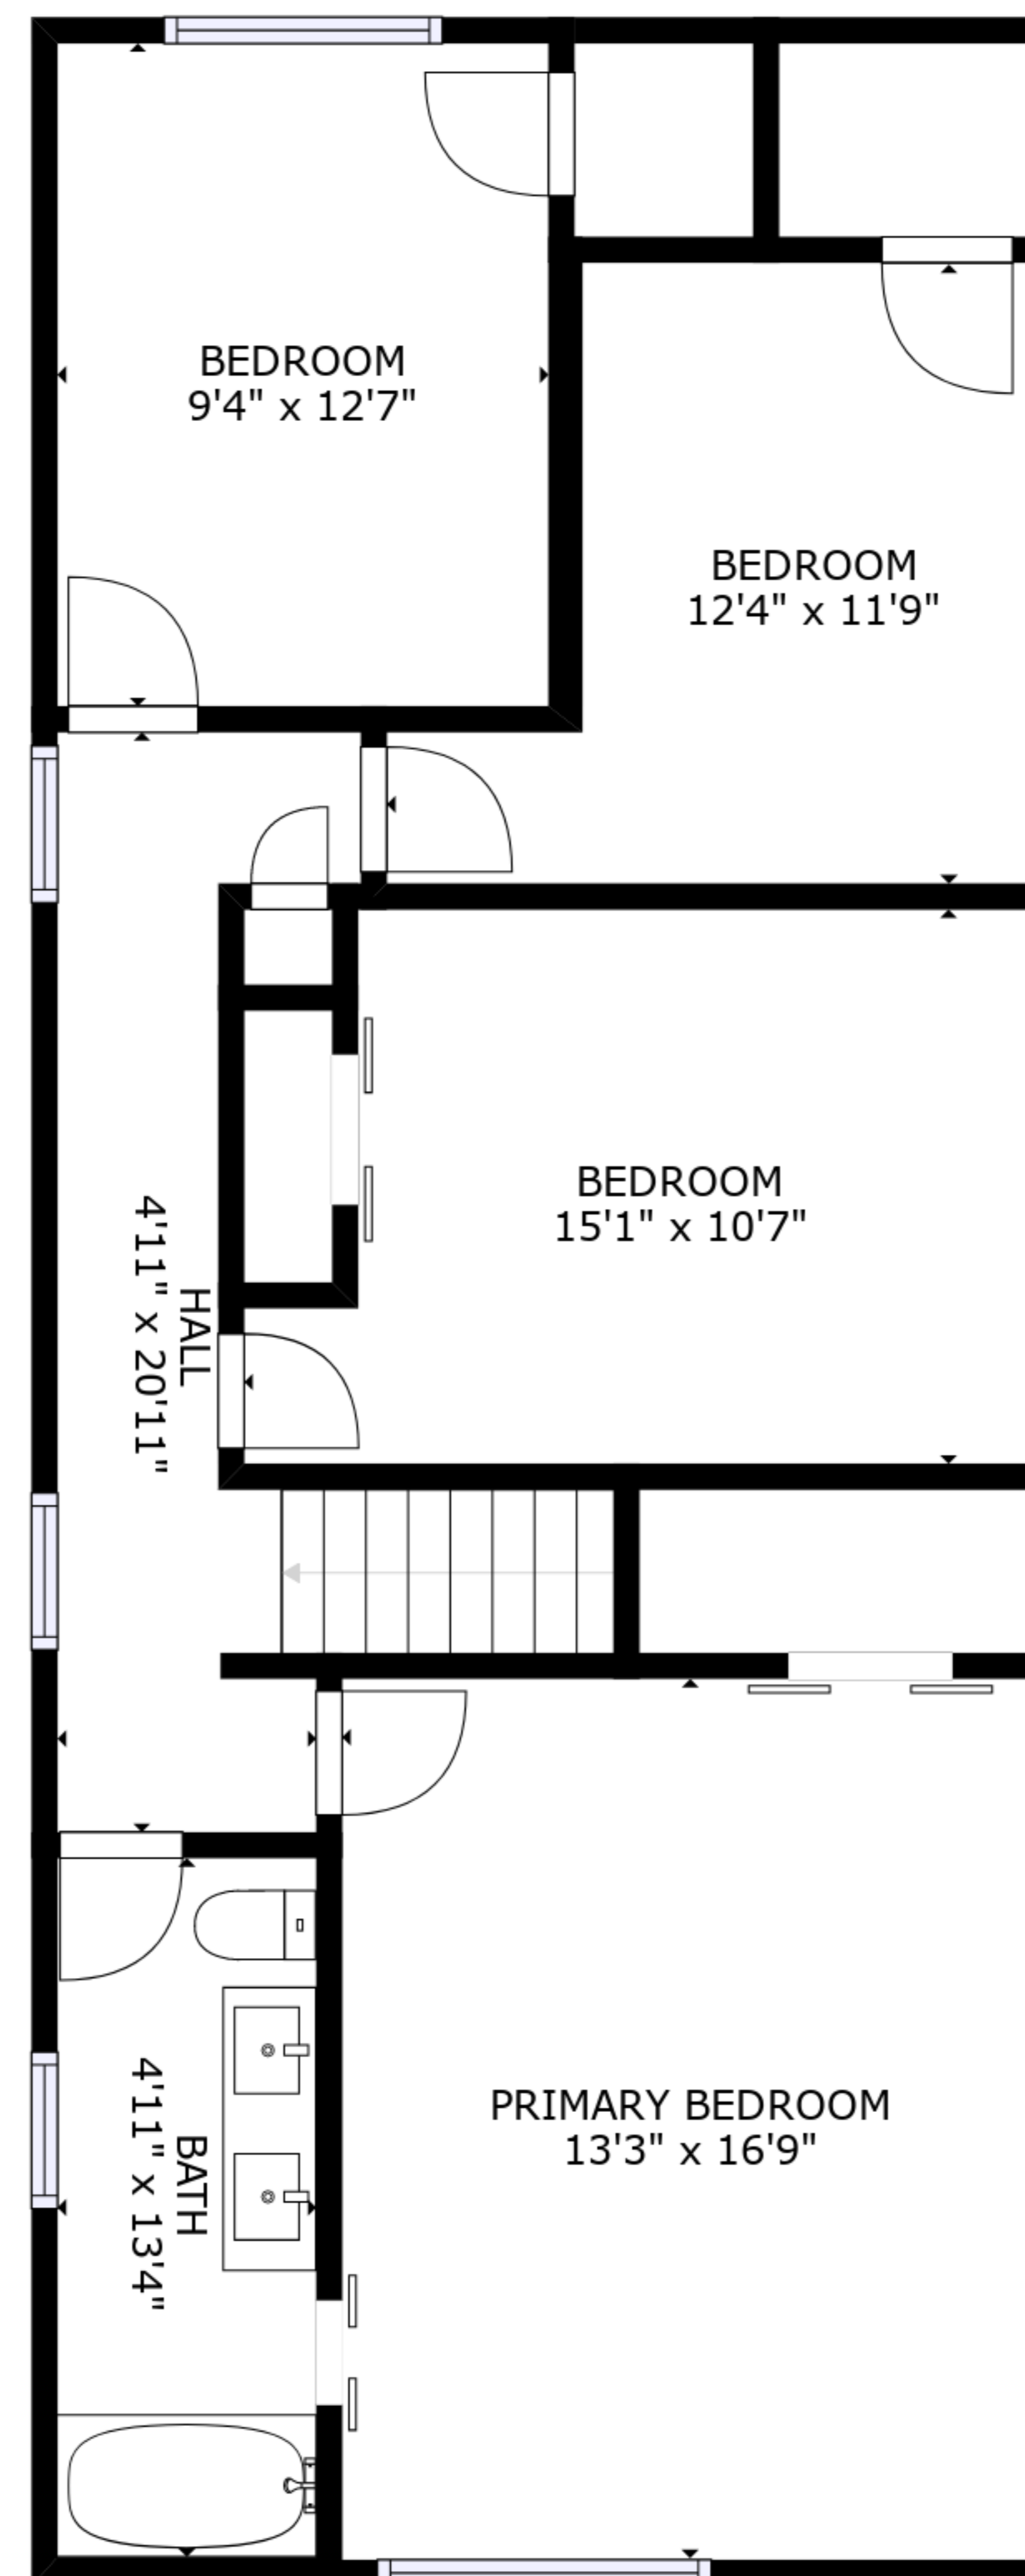

FLOOR 1

FLOOR 2

GROSS INTERNAL AREA
 FLOOR 1: 811 sq. ft, FLOOR 2: 893 sq. ft
 TOTAL: 1704 sq. ft
 SIZES AND DIMENSIONS ARE APPROXIMATE, ACTUAL MAY VARY.