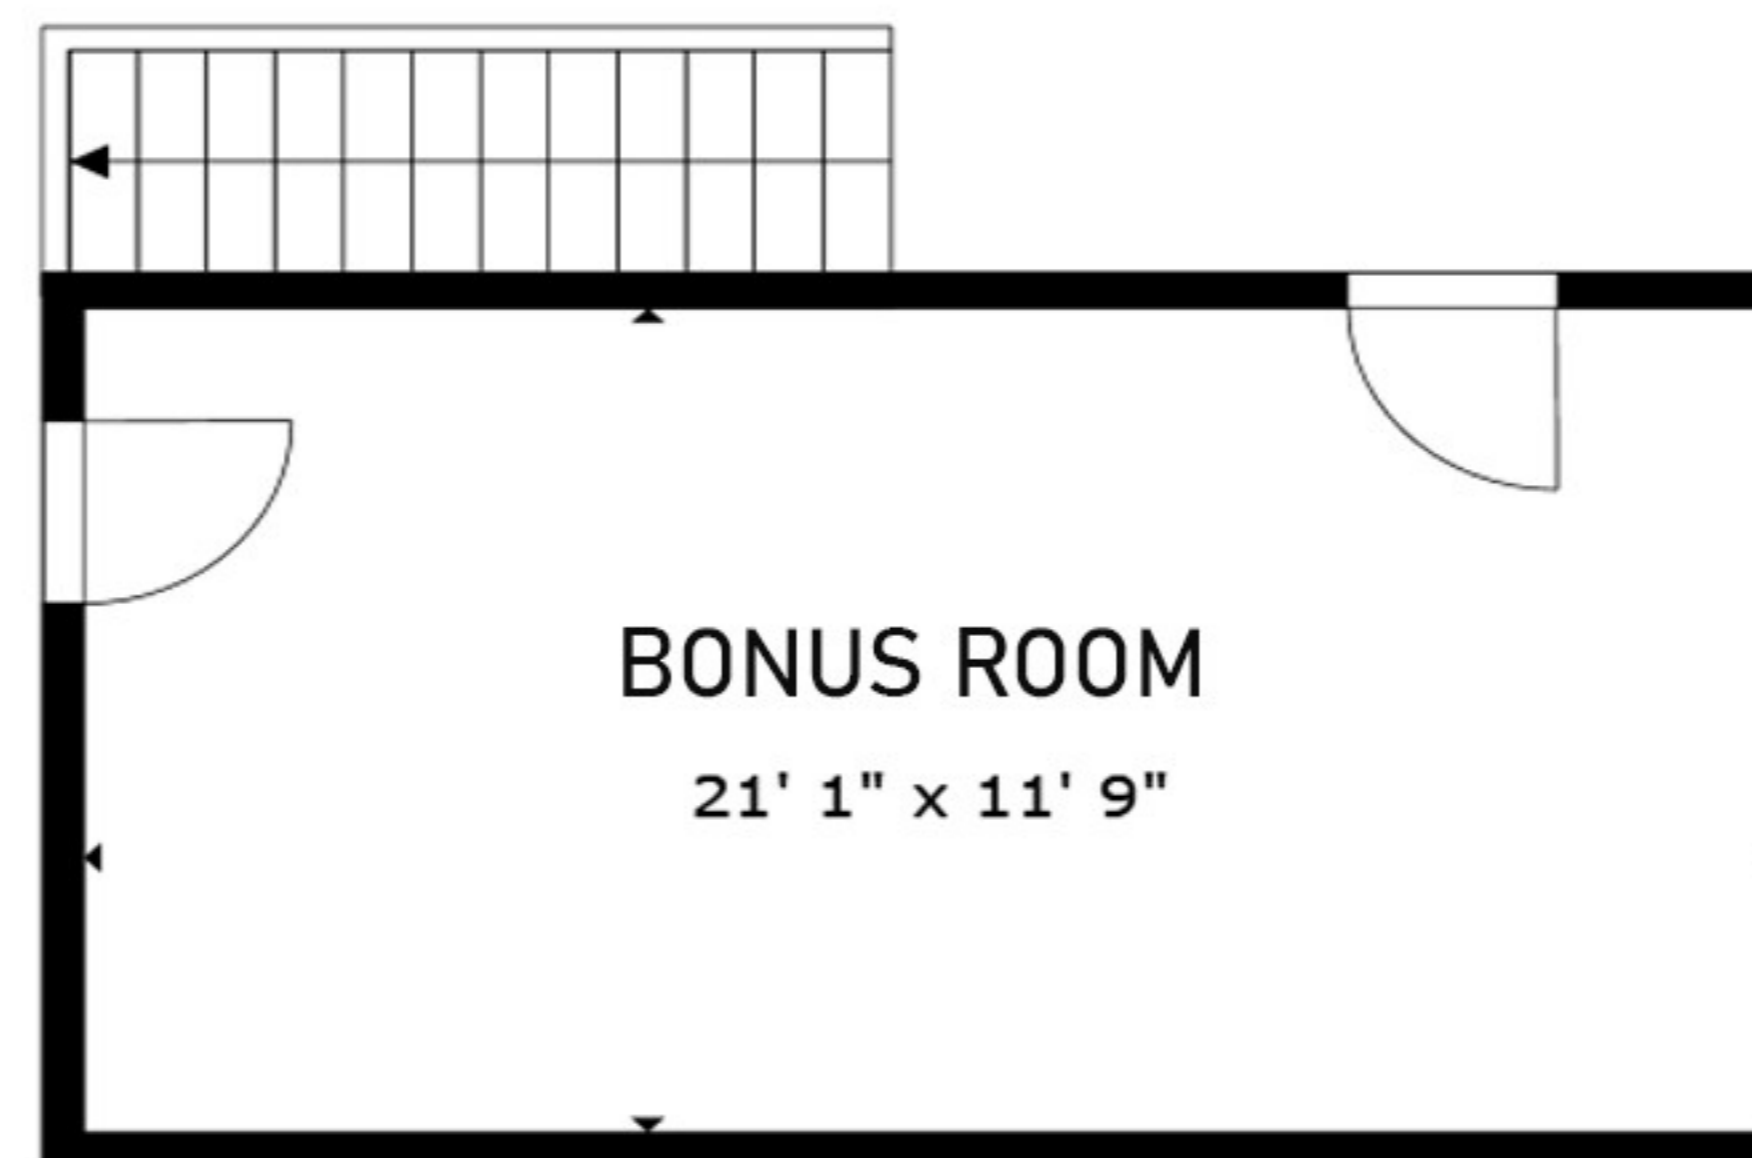

MAIN LEVEL

55 Cayuse Lane, Rancho Palos Verdes

SIZES AND DIMENSIONS ARE APPROXIMATE, ACTUAL MAY VARY.

LOWER LEVEL

55 Cayuse Lane, Rancho Palos Verdes

SIZES AND DIMENSIONS ARE APPROXIMATE, ACTUAL MAY VARY.

LOWER LEVEL 2

55 Cayuse Lane, Rancho Palos Verdes

SIZES AND DIMENSIONS ARE APPROXIMATE, ACTUAL MAY VARY.