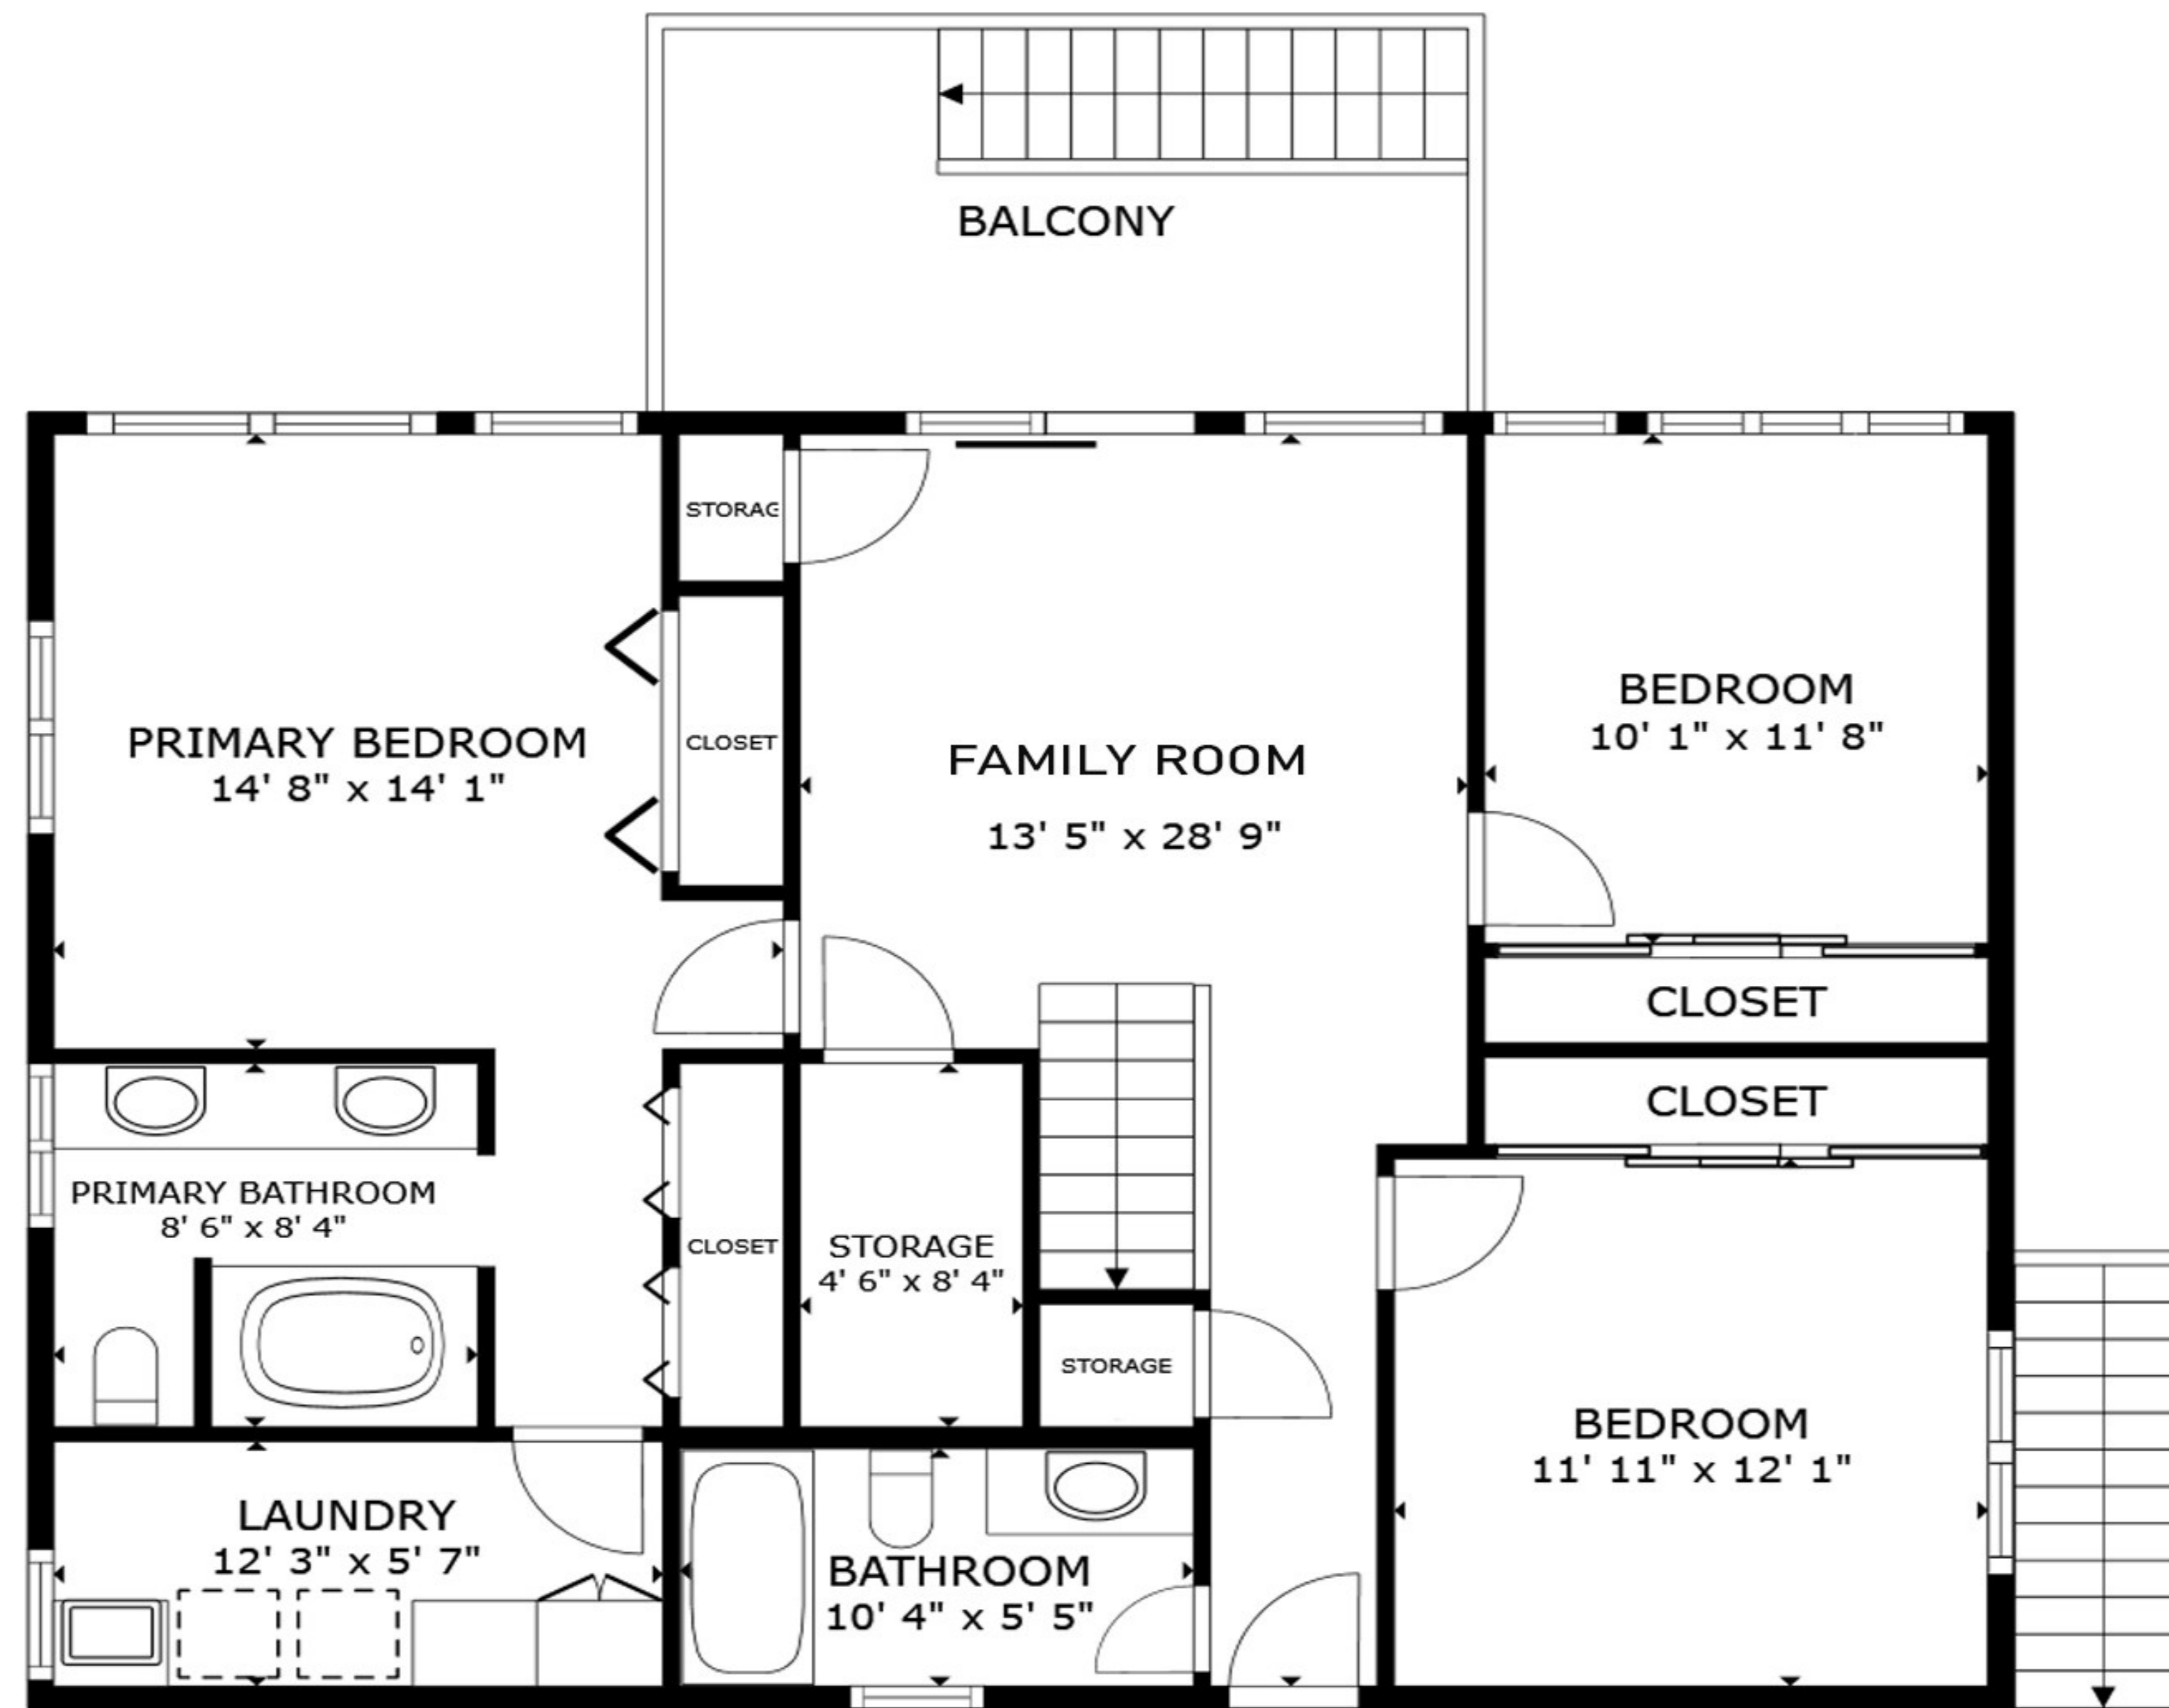

MAIN LEVEL

55 Cayuse Lane, Rancho Palos Verdes

SIZES AND DIMENSIONS ARE APPROXIMATE, ACTUAL MAY VARY.

LOWER LEVEL

55 Cayuse Lane, Rancho Palos Verdes

SIZES AND DIMENSIONS ARE APPROXIMATE, ACTUAL MAY VARY.

LOWER LEVEL 2

55 Cayuse Lane, Rancho Palos Verdes

SIZES AND DIMENSIONS ARE APPROXIMATE, ACTUAL MAY VARY.