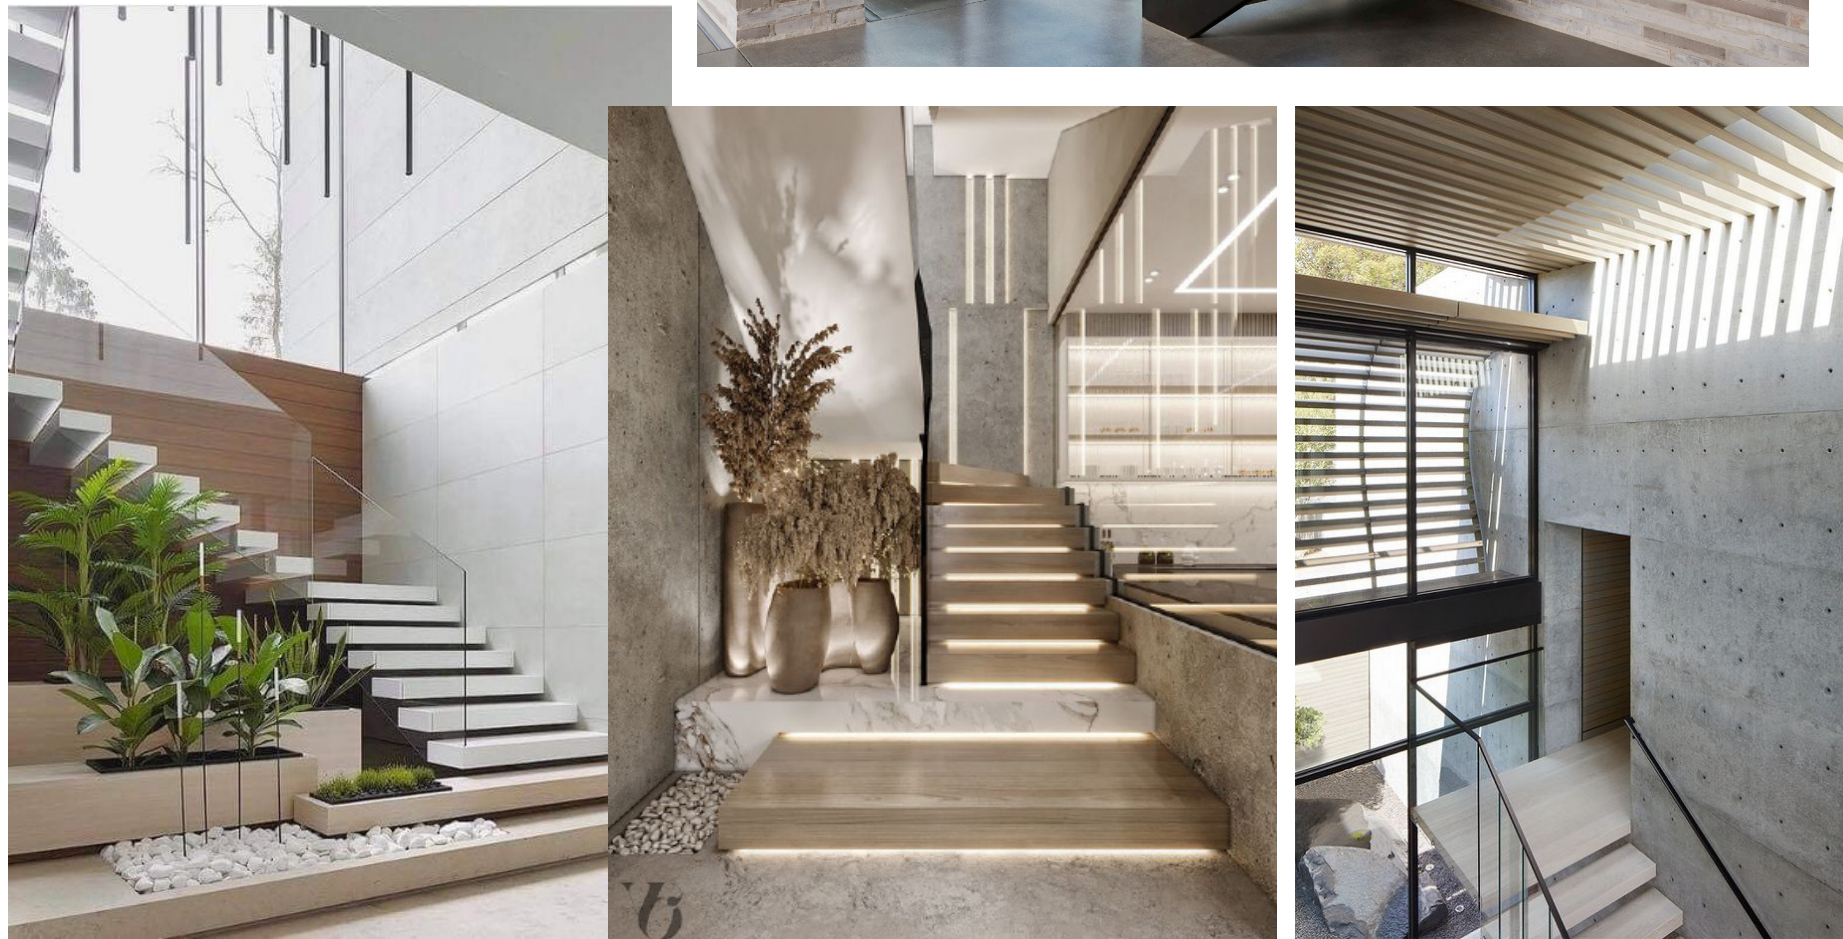

OVERALL PALETTE

1140 FISHER

EXTERIOR

- 1. Dolce Italia Venatura Nest Wood Look Tile
- 2. Dolce Italia Venatura Meadow Wood Look Tile

1140 FISHER

- 1. Brizo 65175LF-BN-ECO
Odin 1.2 GPM Single Hole Bathroom Faucet with Single Handle
- 2. Duravit 0305490017
Starck 3 20-7/8" Rectangular Ceramic Undermount Bathroom Sink with Overflow
- 3. Duravit 2173010085
ME by Starck 1.28 GPF One Piece Elongated Chair Height Toilet with Top Flush Button
- 4. Hansgrohe 04800820
Raindance S 1.75 GPM 3-Jet Shower Head with AirPower
- 5. Hansgrohe 04233820
S Pressure Balanced Valve Trim
- 6. Stonesource Luce Di Ceramica Matte White - all bath and shower walls
- 7. Porcelanosa Prada Acero - bath and shower floor
- 8. Corian Designer White Countertop