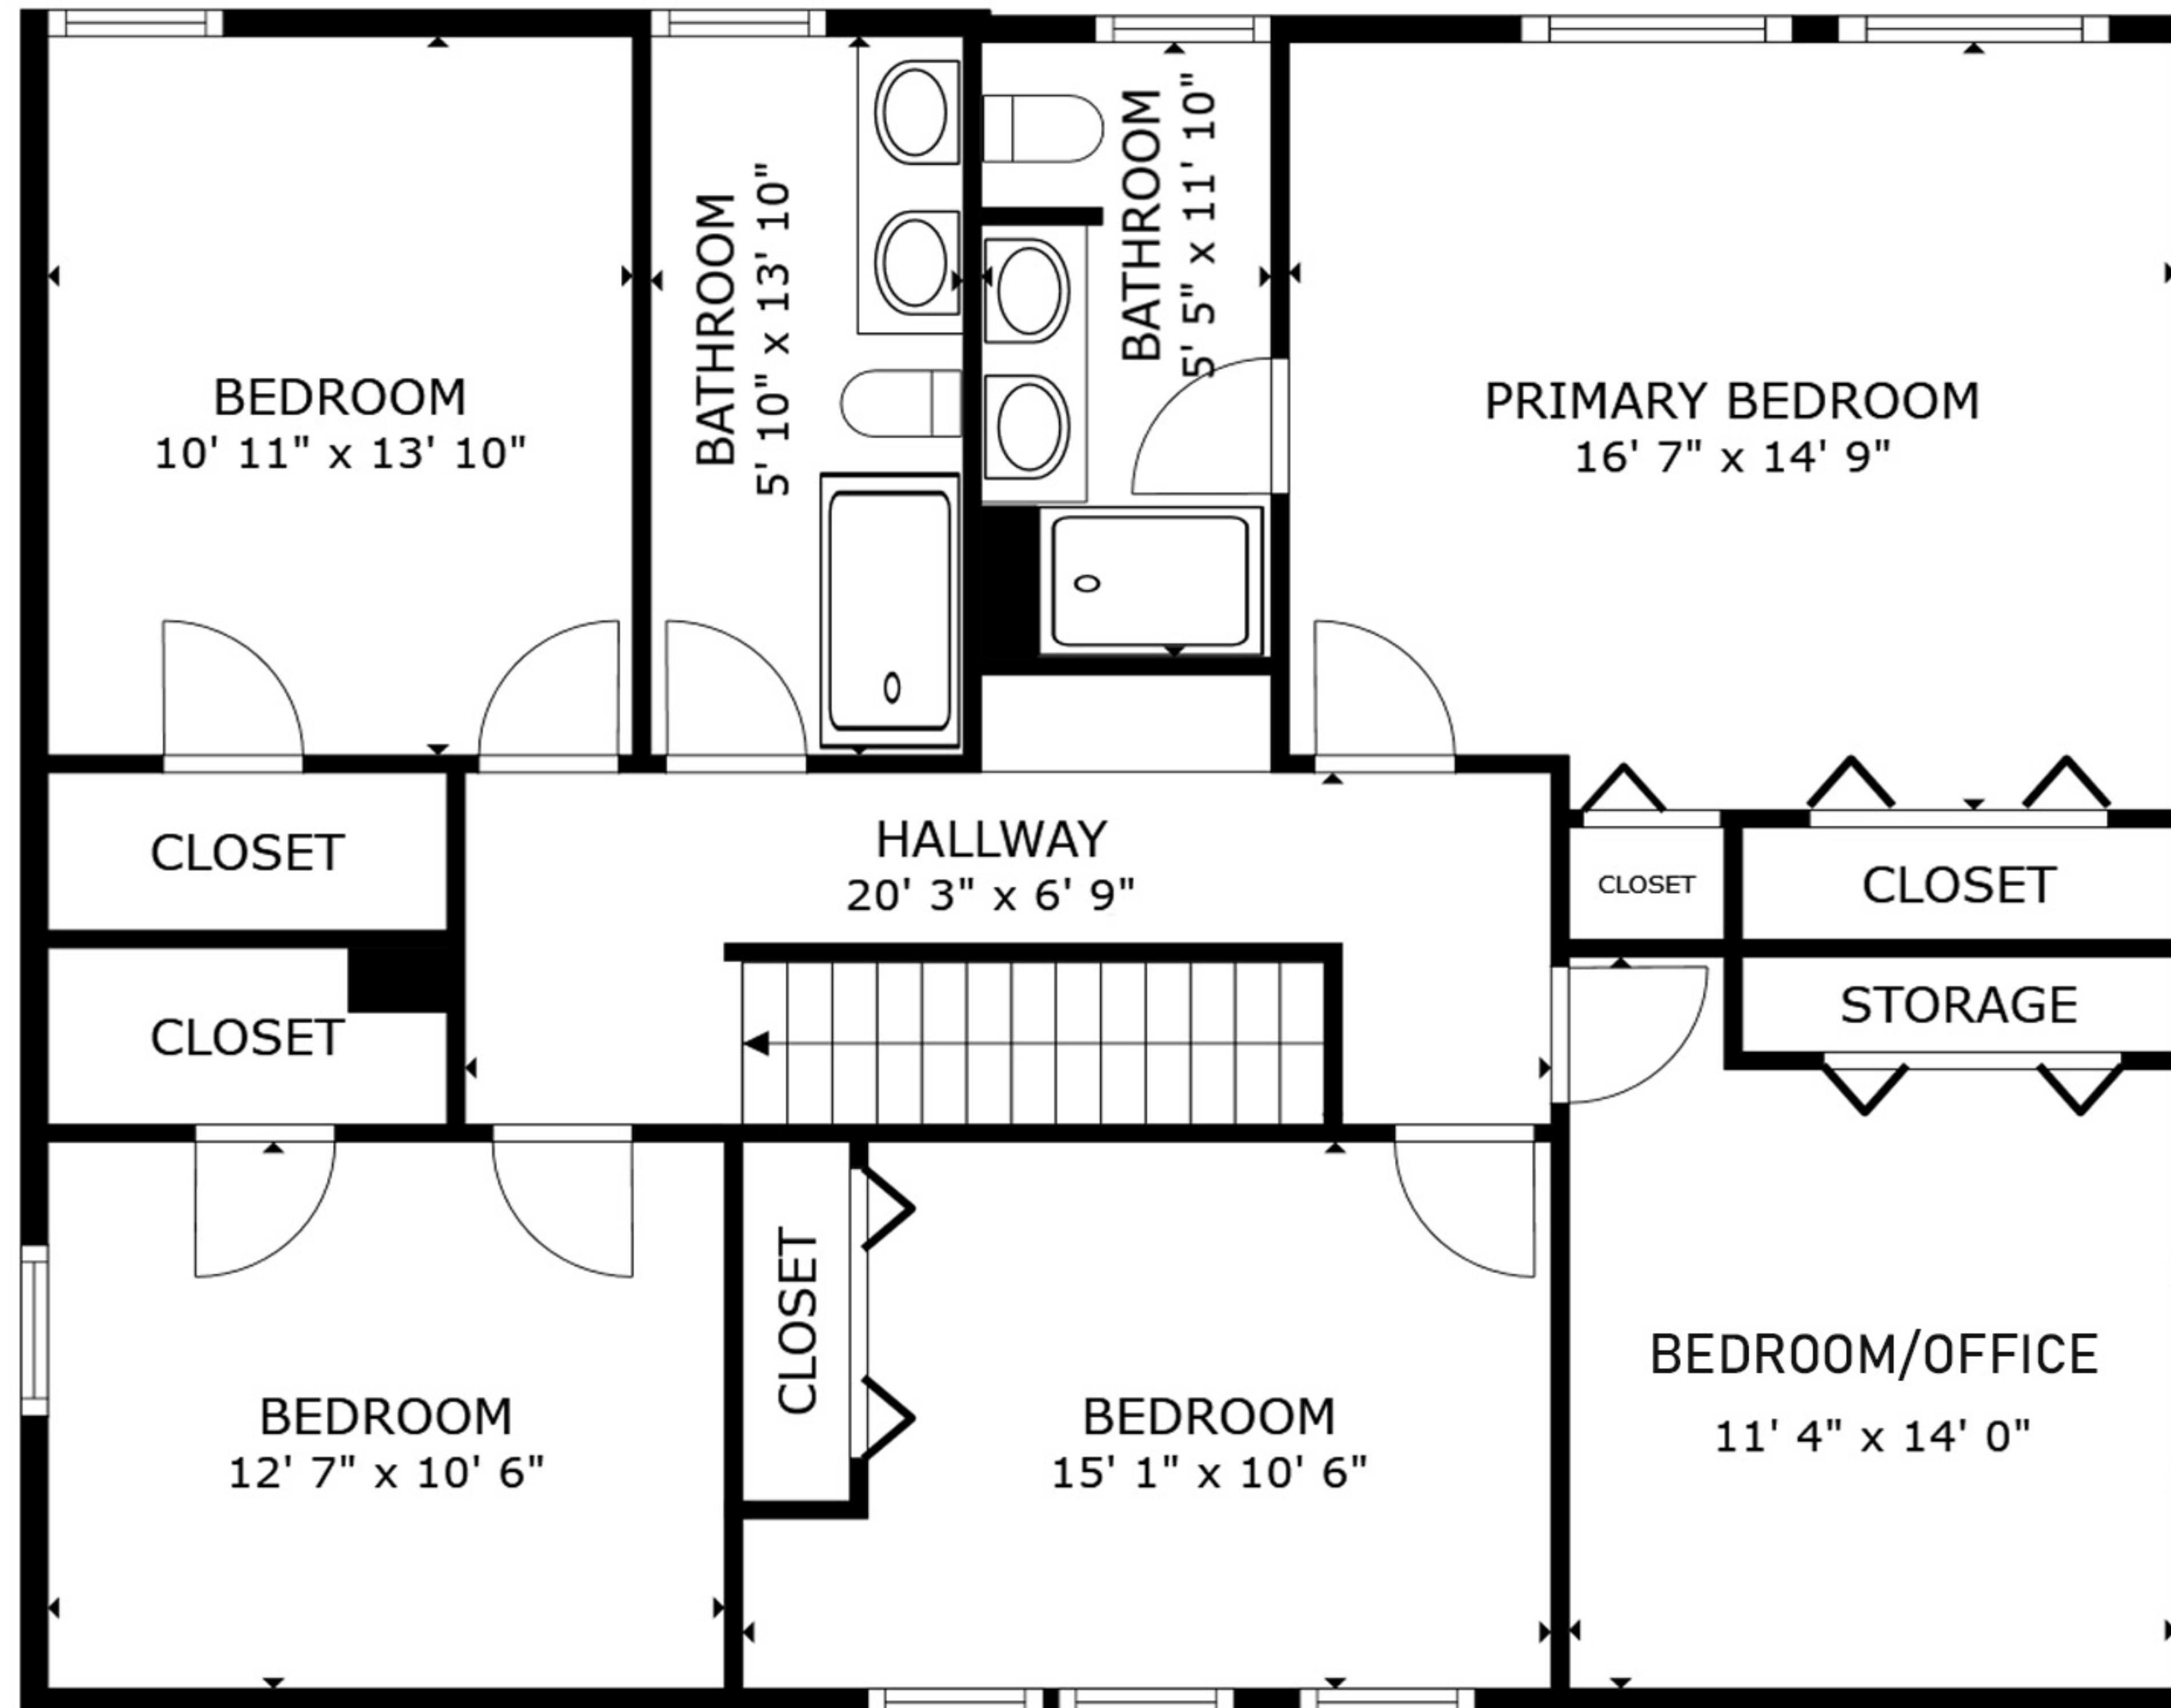

MAIN LEVEL

## 28709 Rothrock, Rancho Palos Verdes

SIZES AND DIMENSIONS ARE APPROXIMATE, ACTUAL MAY VARY.

UPPER LEVEL

## 28709 Rothrock Drive, Rancho Palos Verdes

SIZES AND DIMENSIONS ARE APPROXIMATE, ACTUAL MAY VARY.