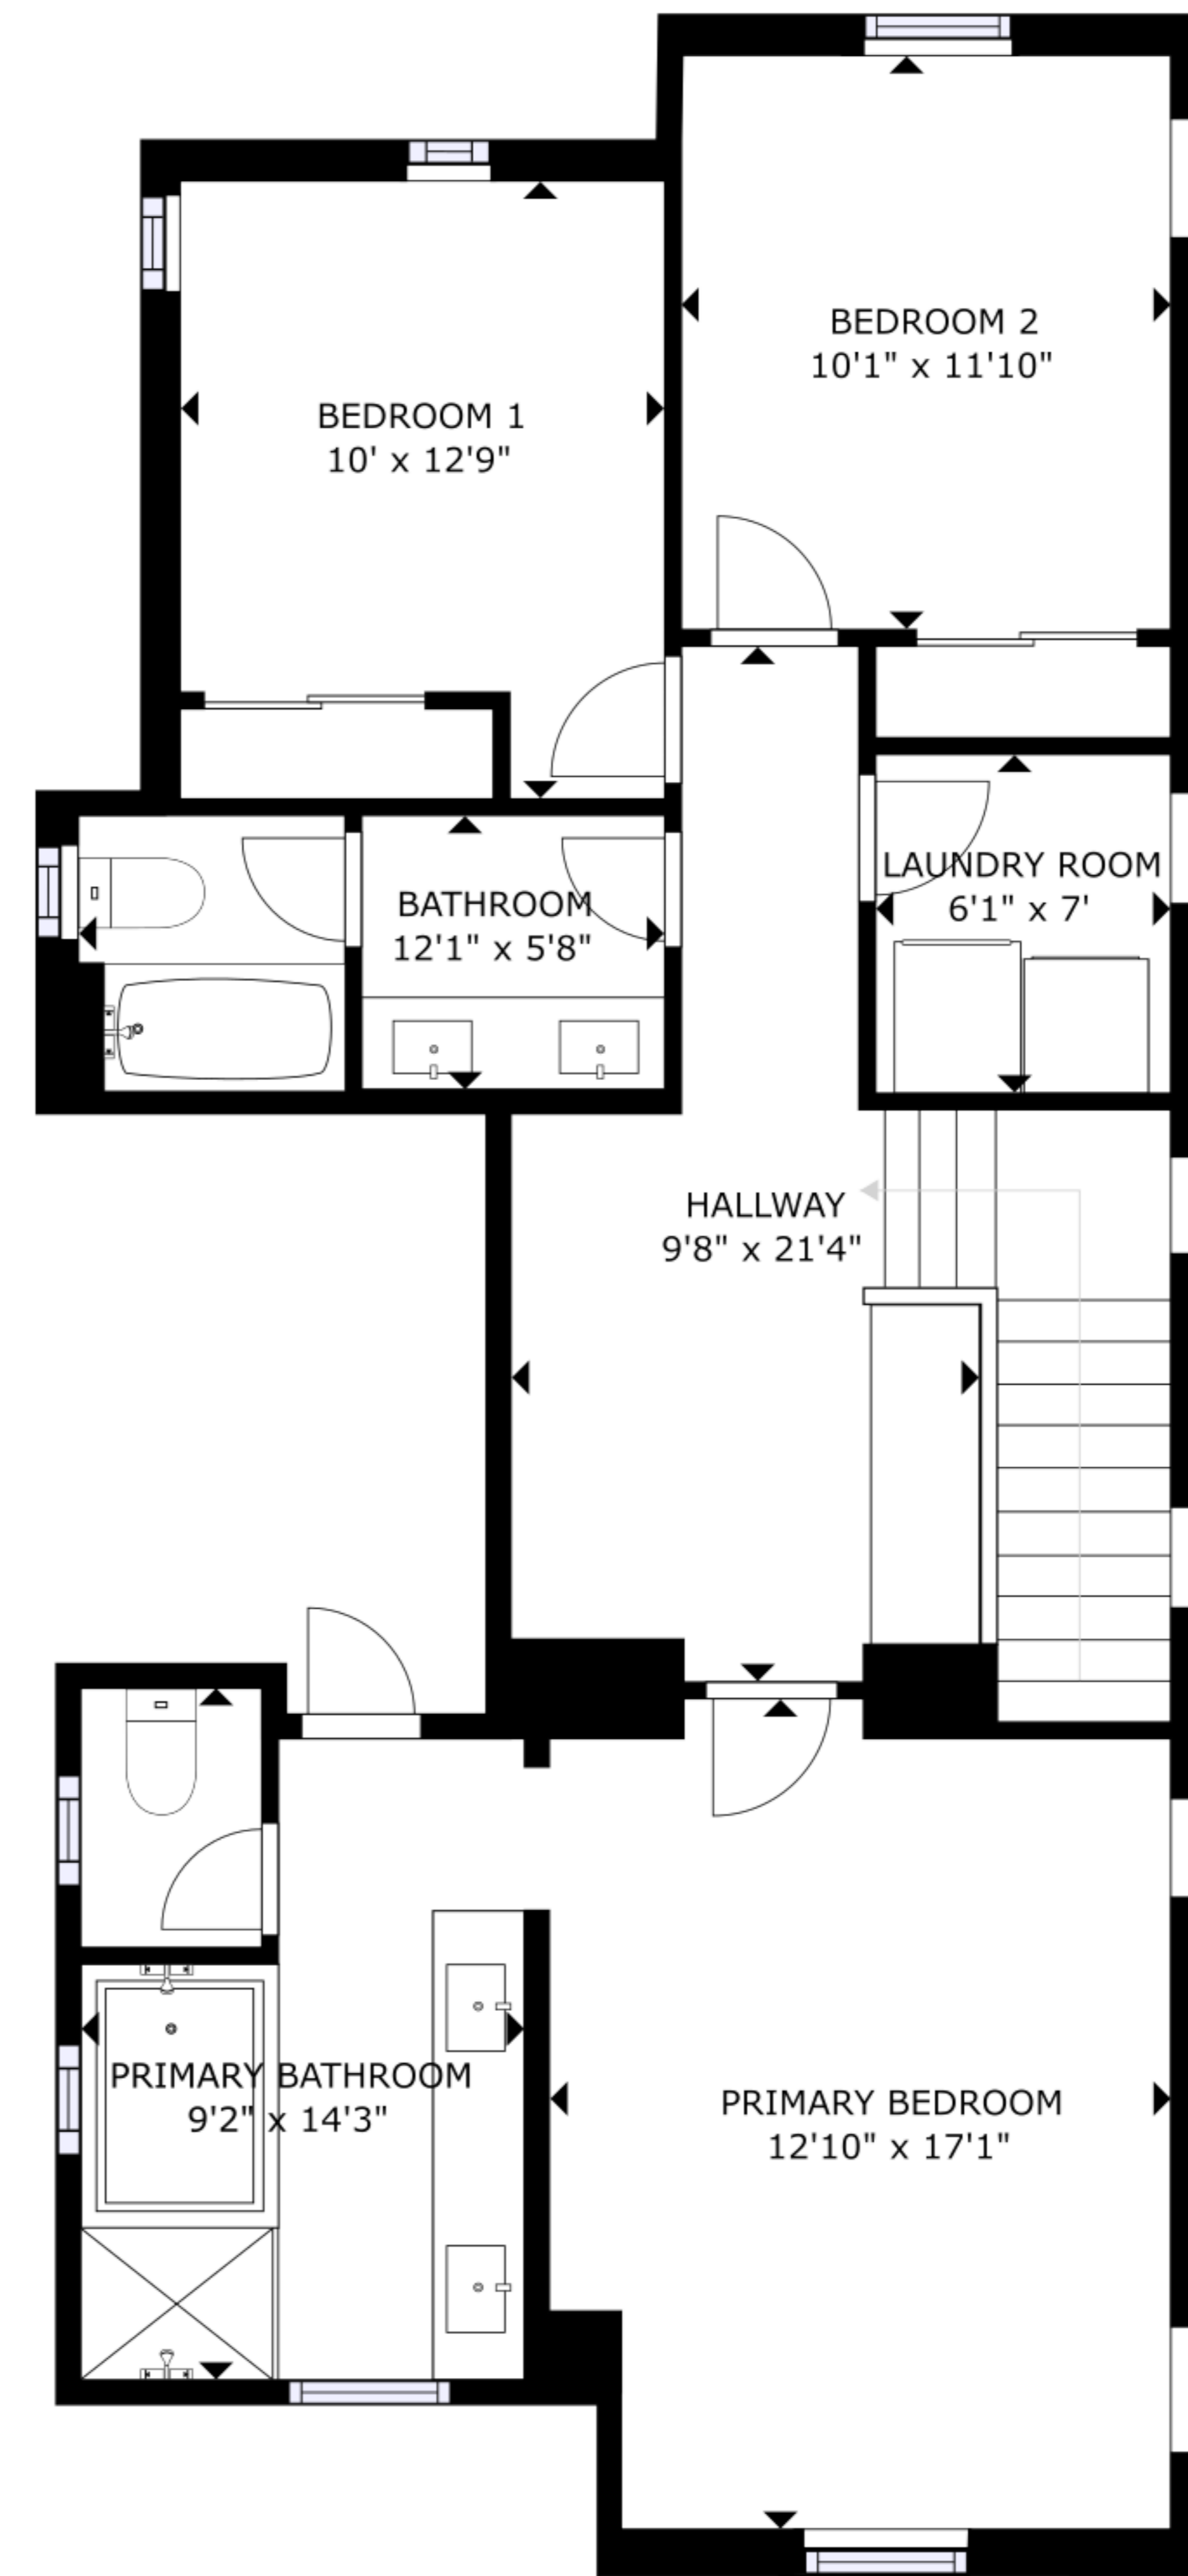

FLOOR 1

FLOOR 2

GROSS INTERNAL AREA
 FLOOR 1: 566 sq ft, FLOOR 2: 961 sq ft
 TOTAL: 1527 sq ft

SIZES AND DIMENSIONS ARE APPROXIMATE, ACTUAL MAY VARY.