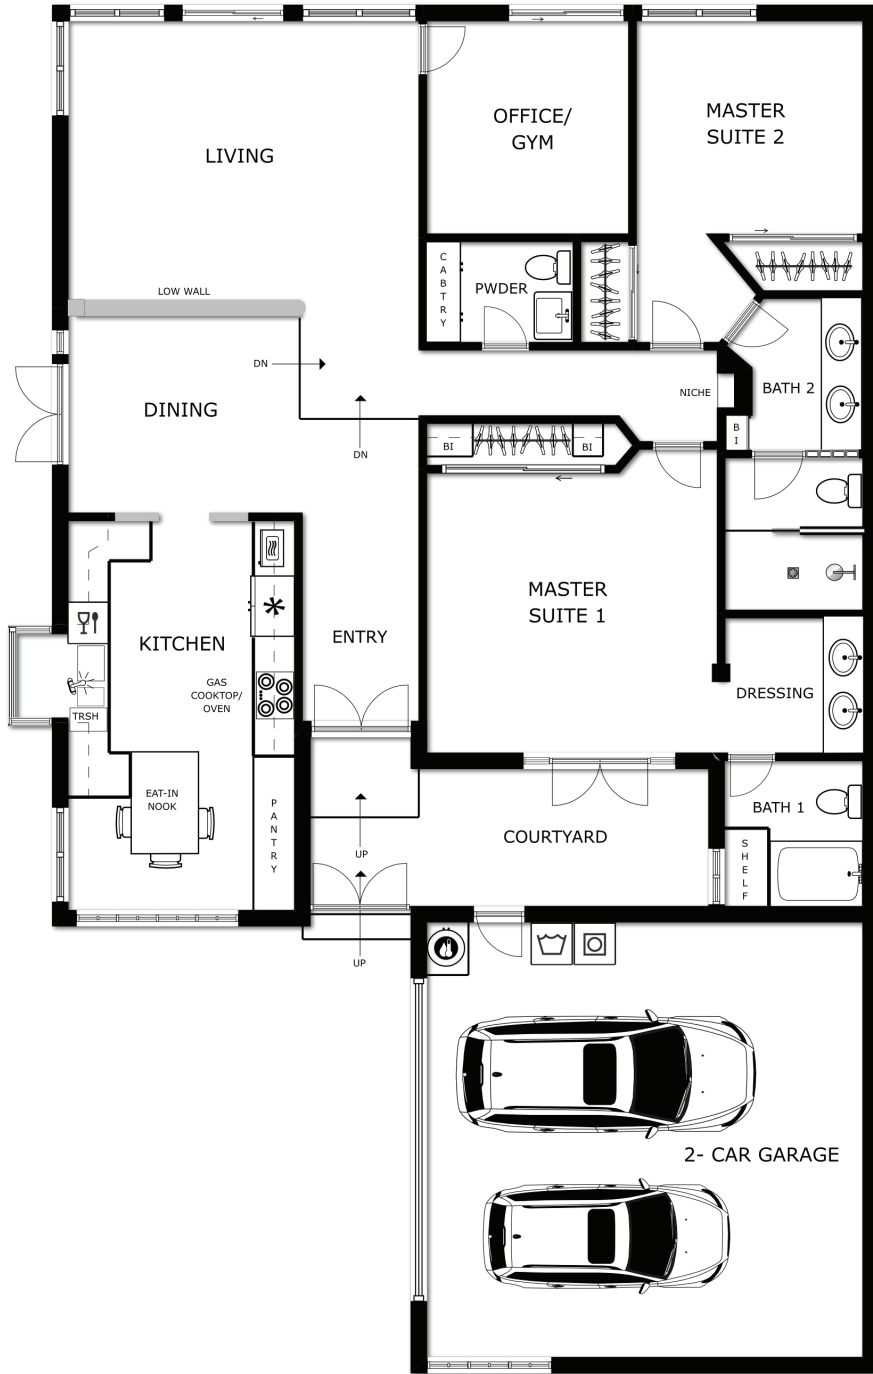

# 12 Elderberry, Irvine

TRACT: Highlands Garden | Approx 1,640 SF | 4,896 SF Lot

**#1 IN TURTLE ROCK FOR 16 YEARS**  
**OVER \$752 MILLION IN SALES**

**PEGI DIRIENZO**

Cell: 949.525.1125  
Pegi.DiRienzo@elliman.com  
DRE#01219774