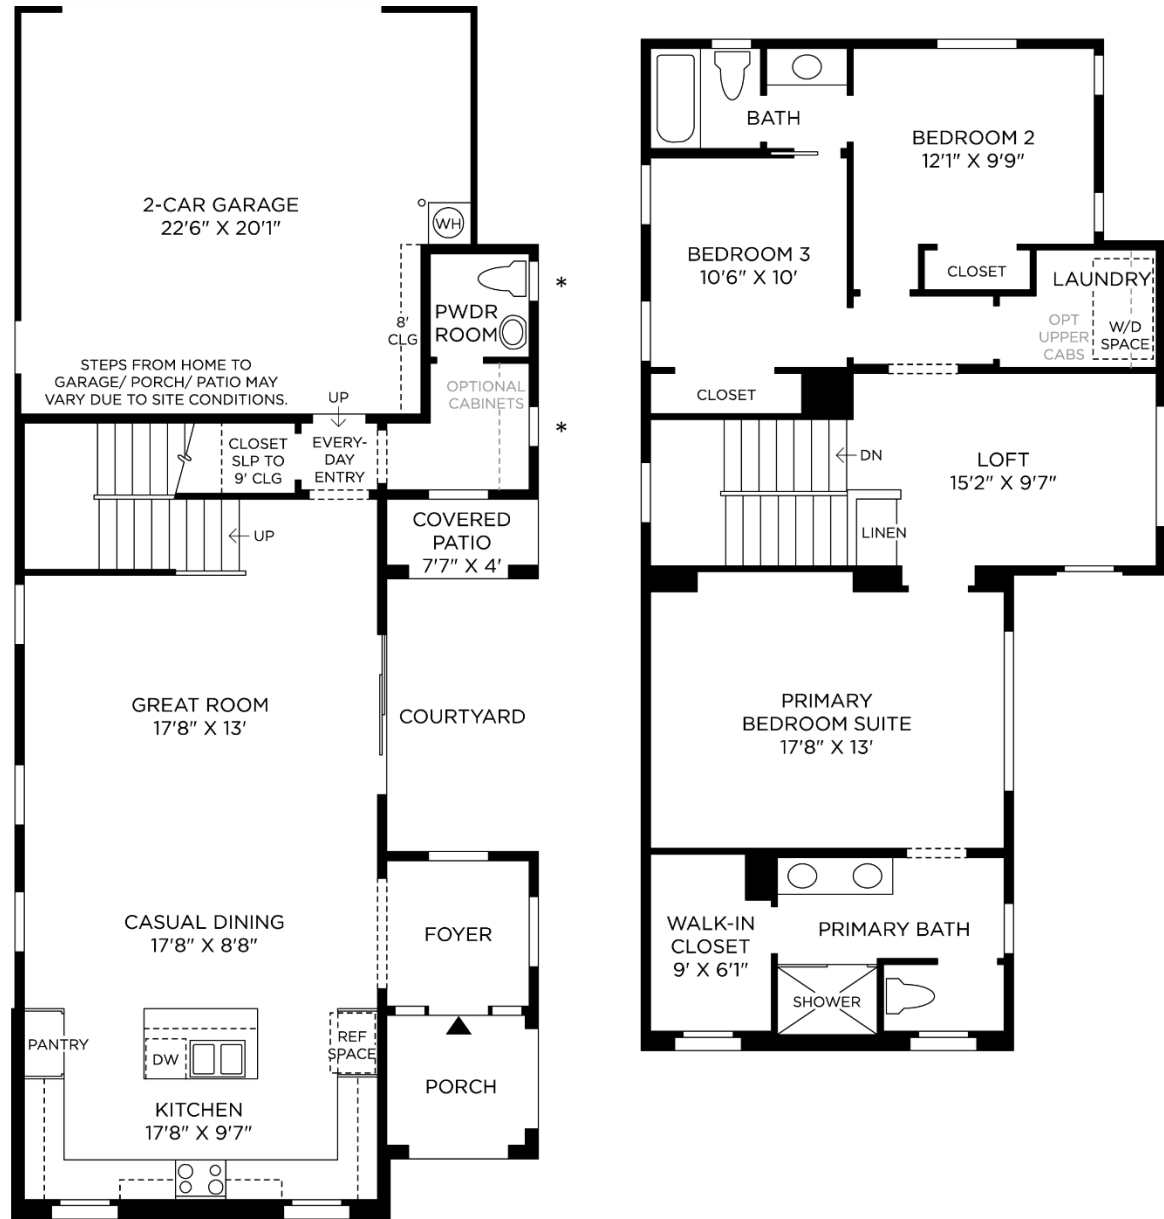

## 1 MULTI-SLIDE STACKED DOOR 12X8

EXDM0009 (not shown)

## 2 SHARED BATH TILE SURROUND

PLMX0087 (not shown)

\* DENOTES HIGH WINDOW