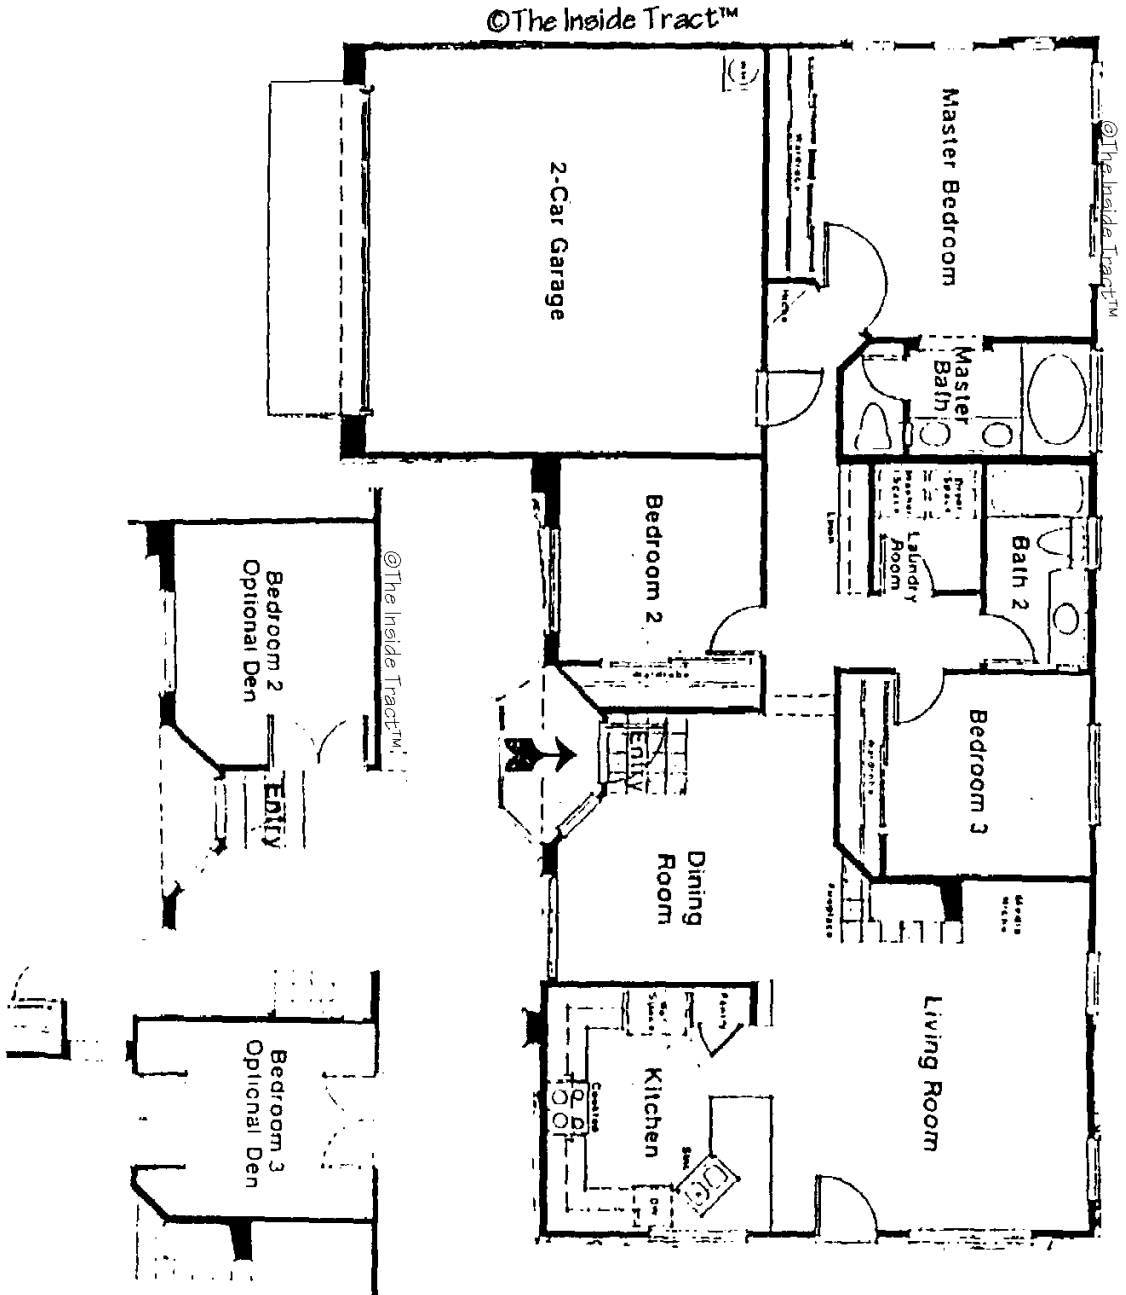

TRACT: (GRCO) Greystone Colony MODEL: B Montecito (2) - 1410 Sq.Ft. (Approx)

Copyright ©The Inside Tract™ - All rights reserved.

©The Inside Tract™

©The Inside Tract™

©The Inside Tract™