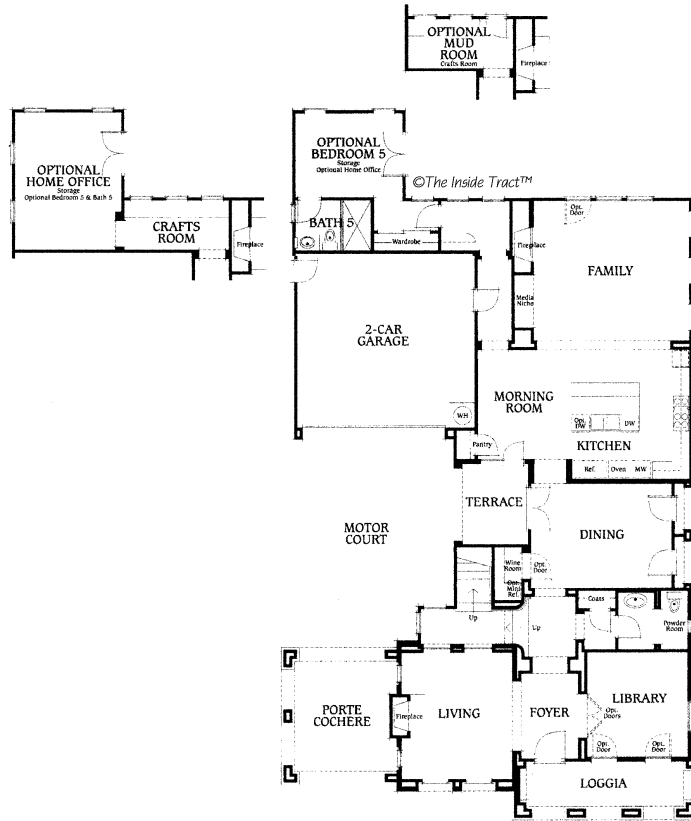

**TRACT: (WDJB) Juliet's Balcony MODEL: B Plan 1 Alternate - 3879 Sq.Ft. (Approx)**  
 Copyright ©The Inside Tract™ - All rights reserved.

First Floor

Second Floor