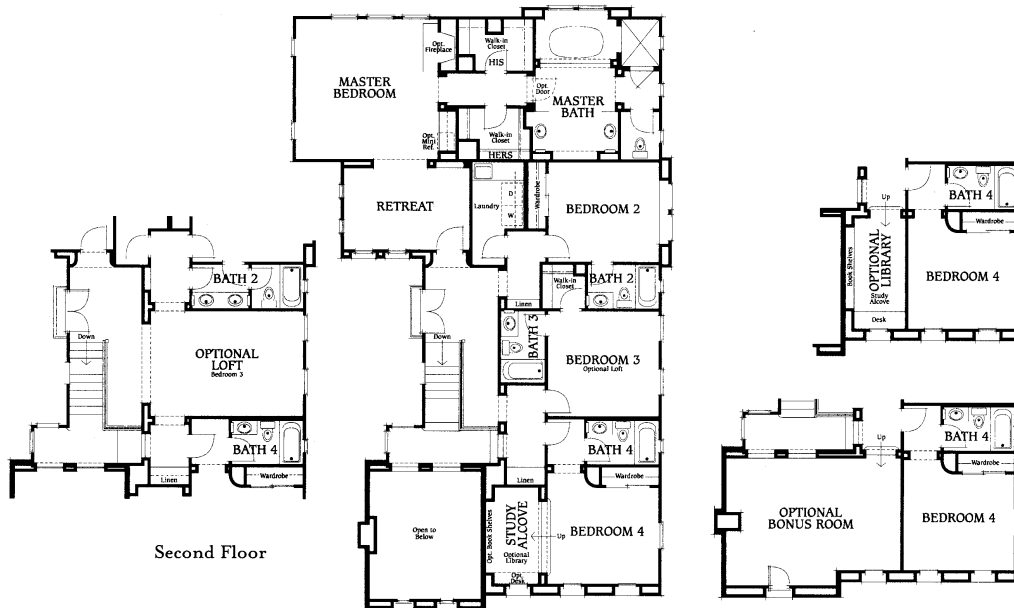

**TRACT: (WDJB) Juliet's Balcony MODEL: B Plan 1 Alternate - 3879 Sq.Ft. (Approx)**  
 Copyright ©The Inside Tract™ - All rights reserved.

First Floor

Second Floor