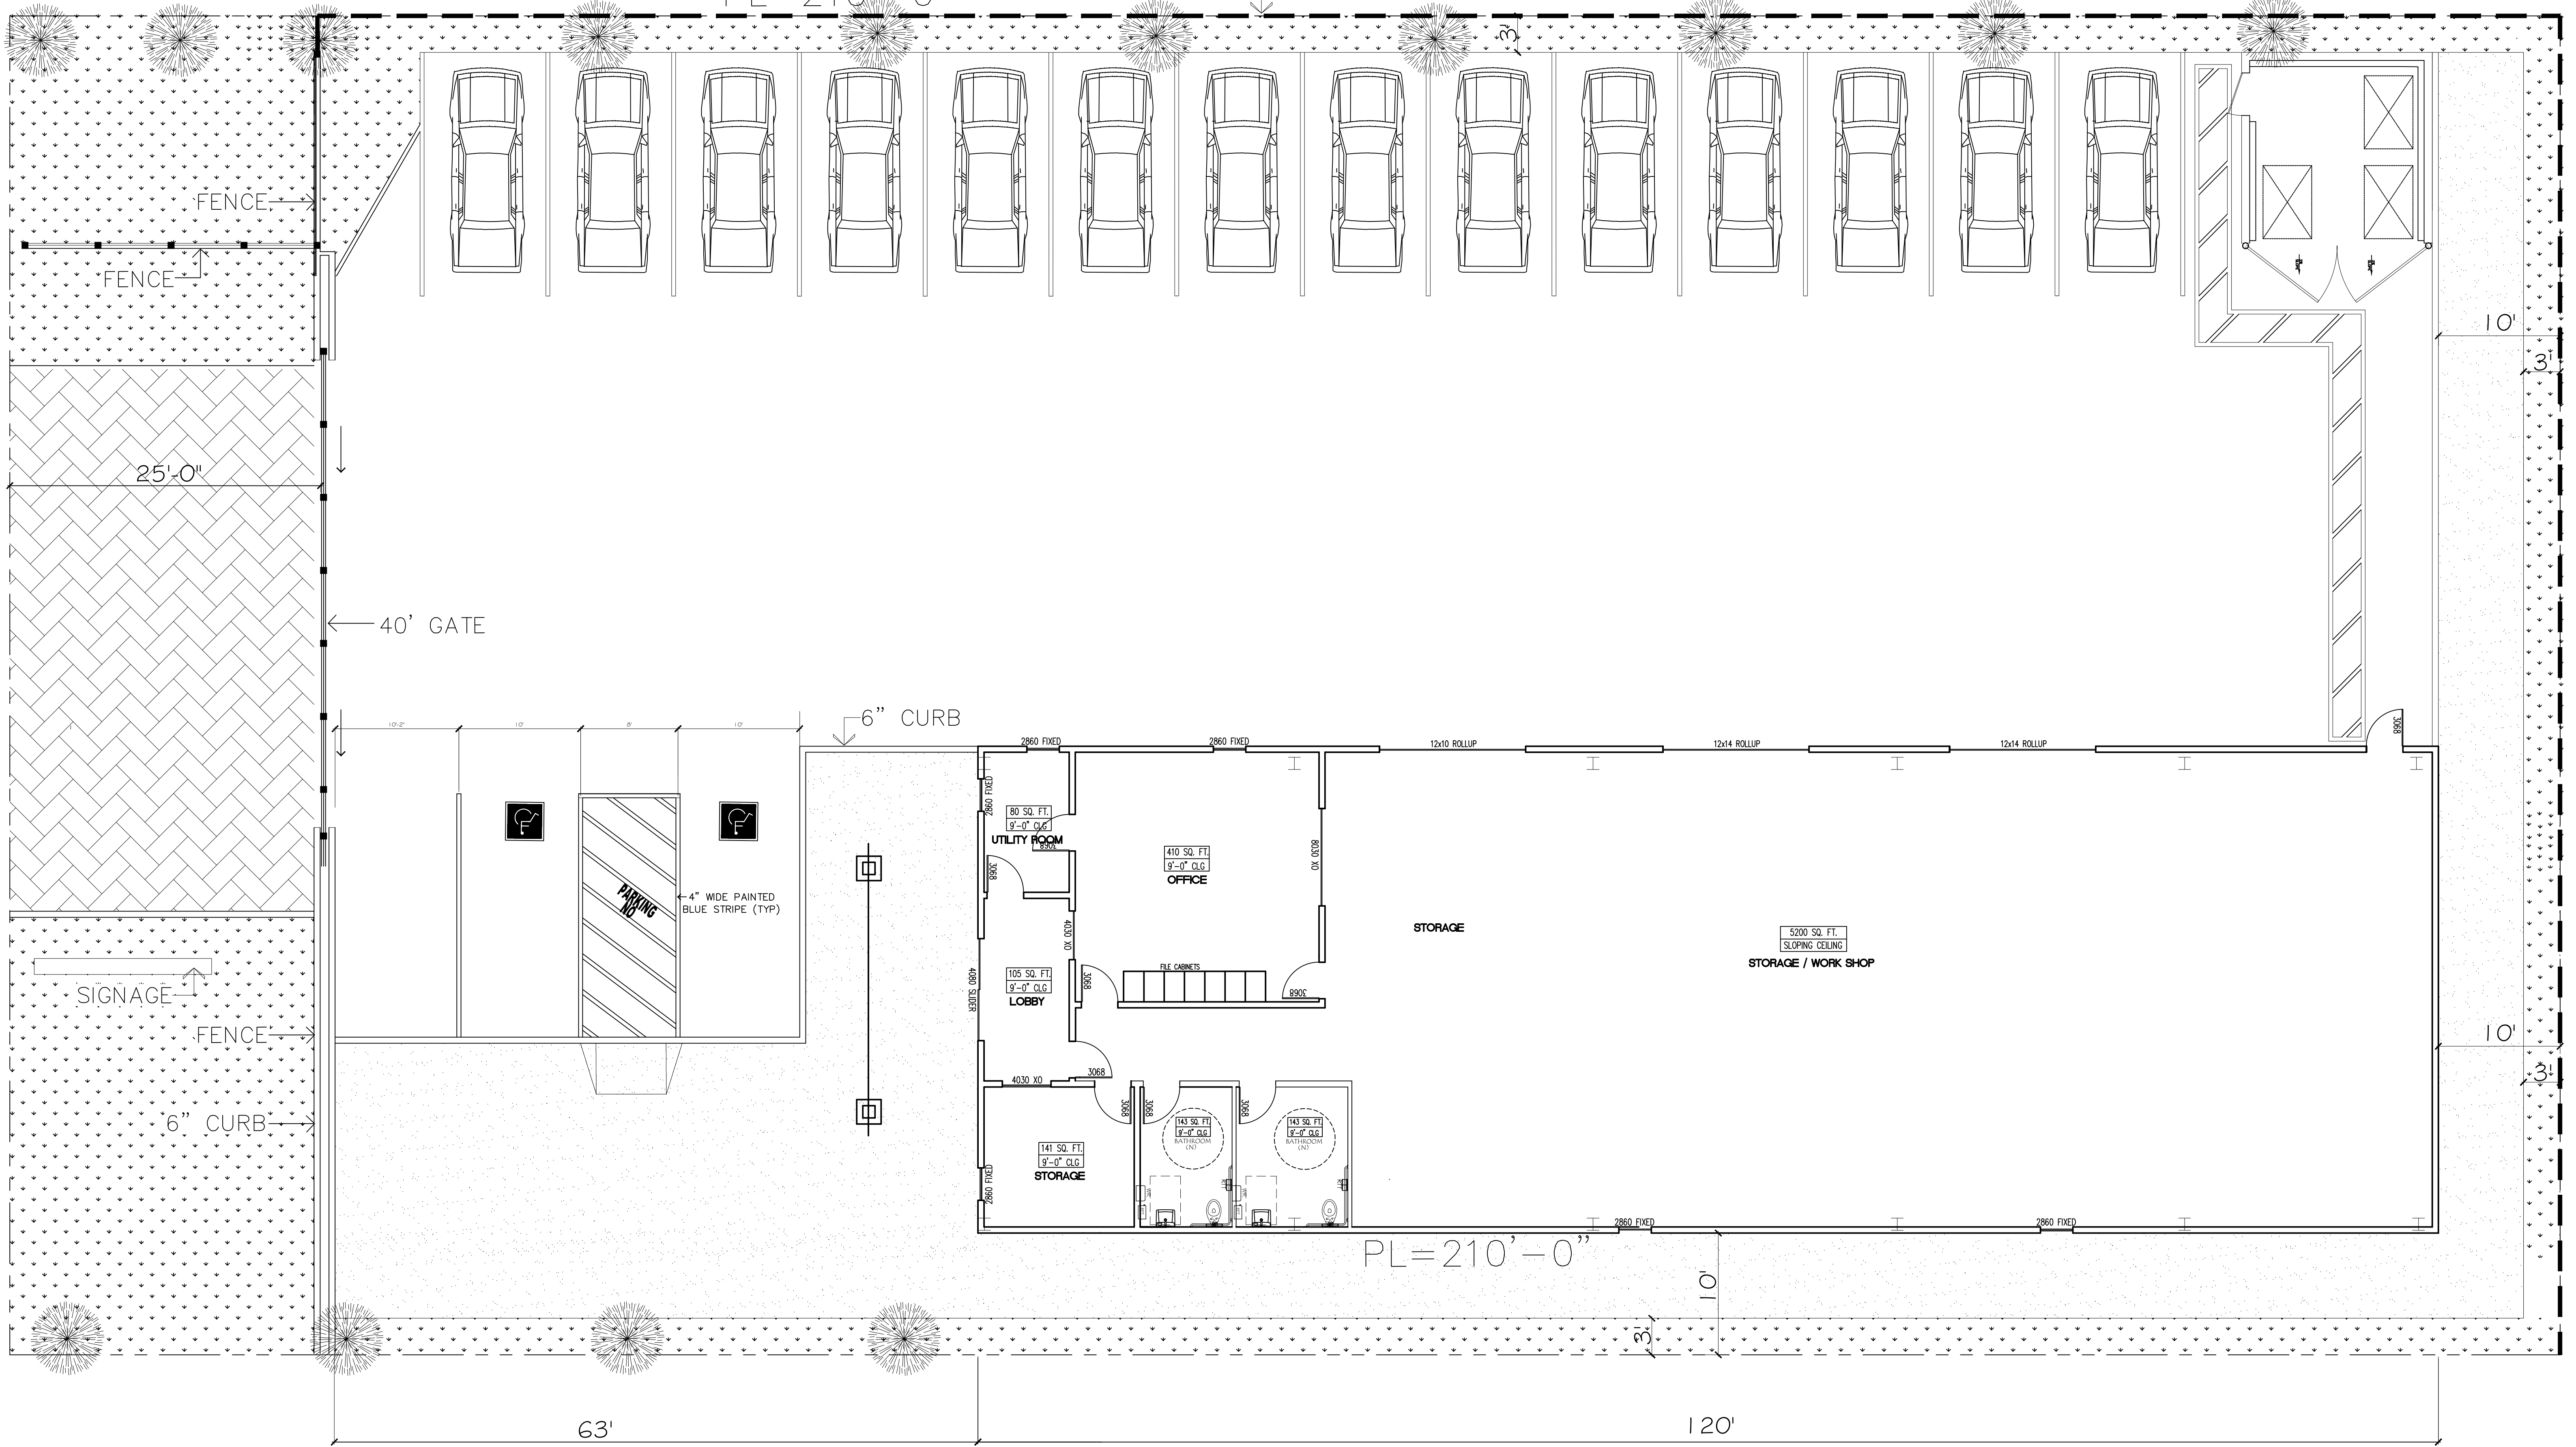

PL=109'-0"

PL=109'-0"

PL=210'-0"

0 SPLIT FACE

FENCE

FENCE

25'-0"

40' GATE

6" CURB

SIGNAGE

FENCE

6" CURB

63'

120'

PL=210'-0"

10'

3"

10'

3"

10'

3"

PARKING

4" WIDE PAINTED BLUE STRIPE (TYP)

UTILITY ROOM

OFFICE

STORAGE

STORAGE / WORK SHOP

LOBBY

STORAGE

BATHROOM

BATHROOM

80 SQ. FT.