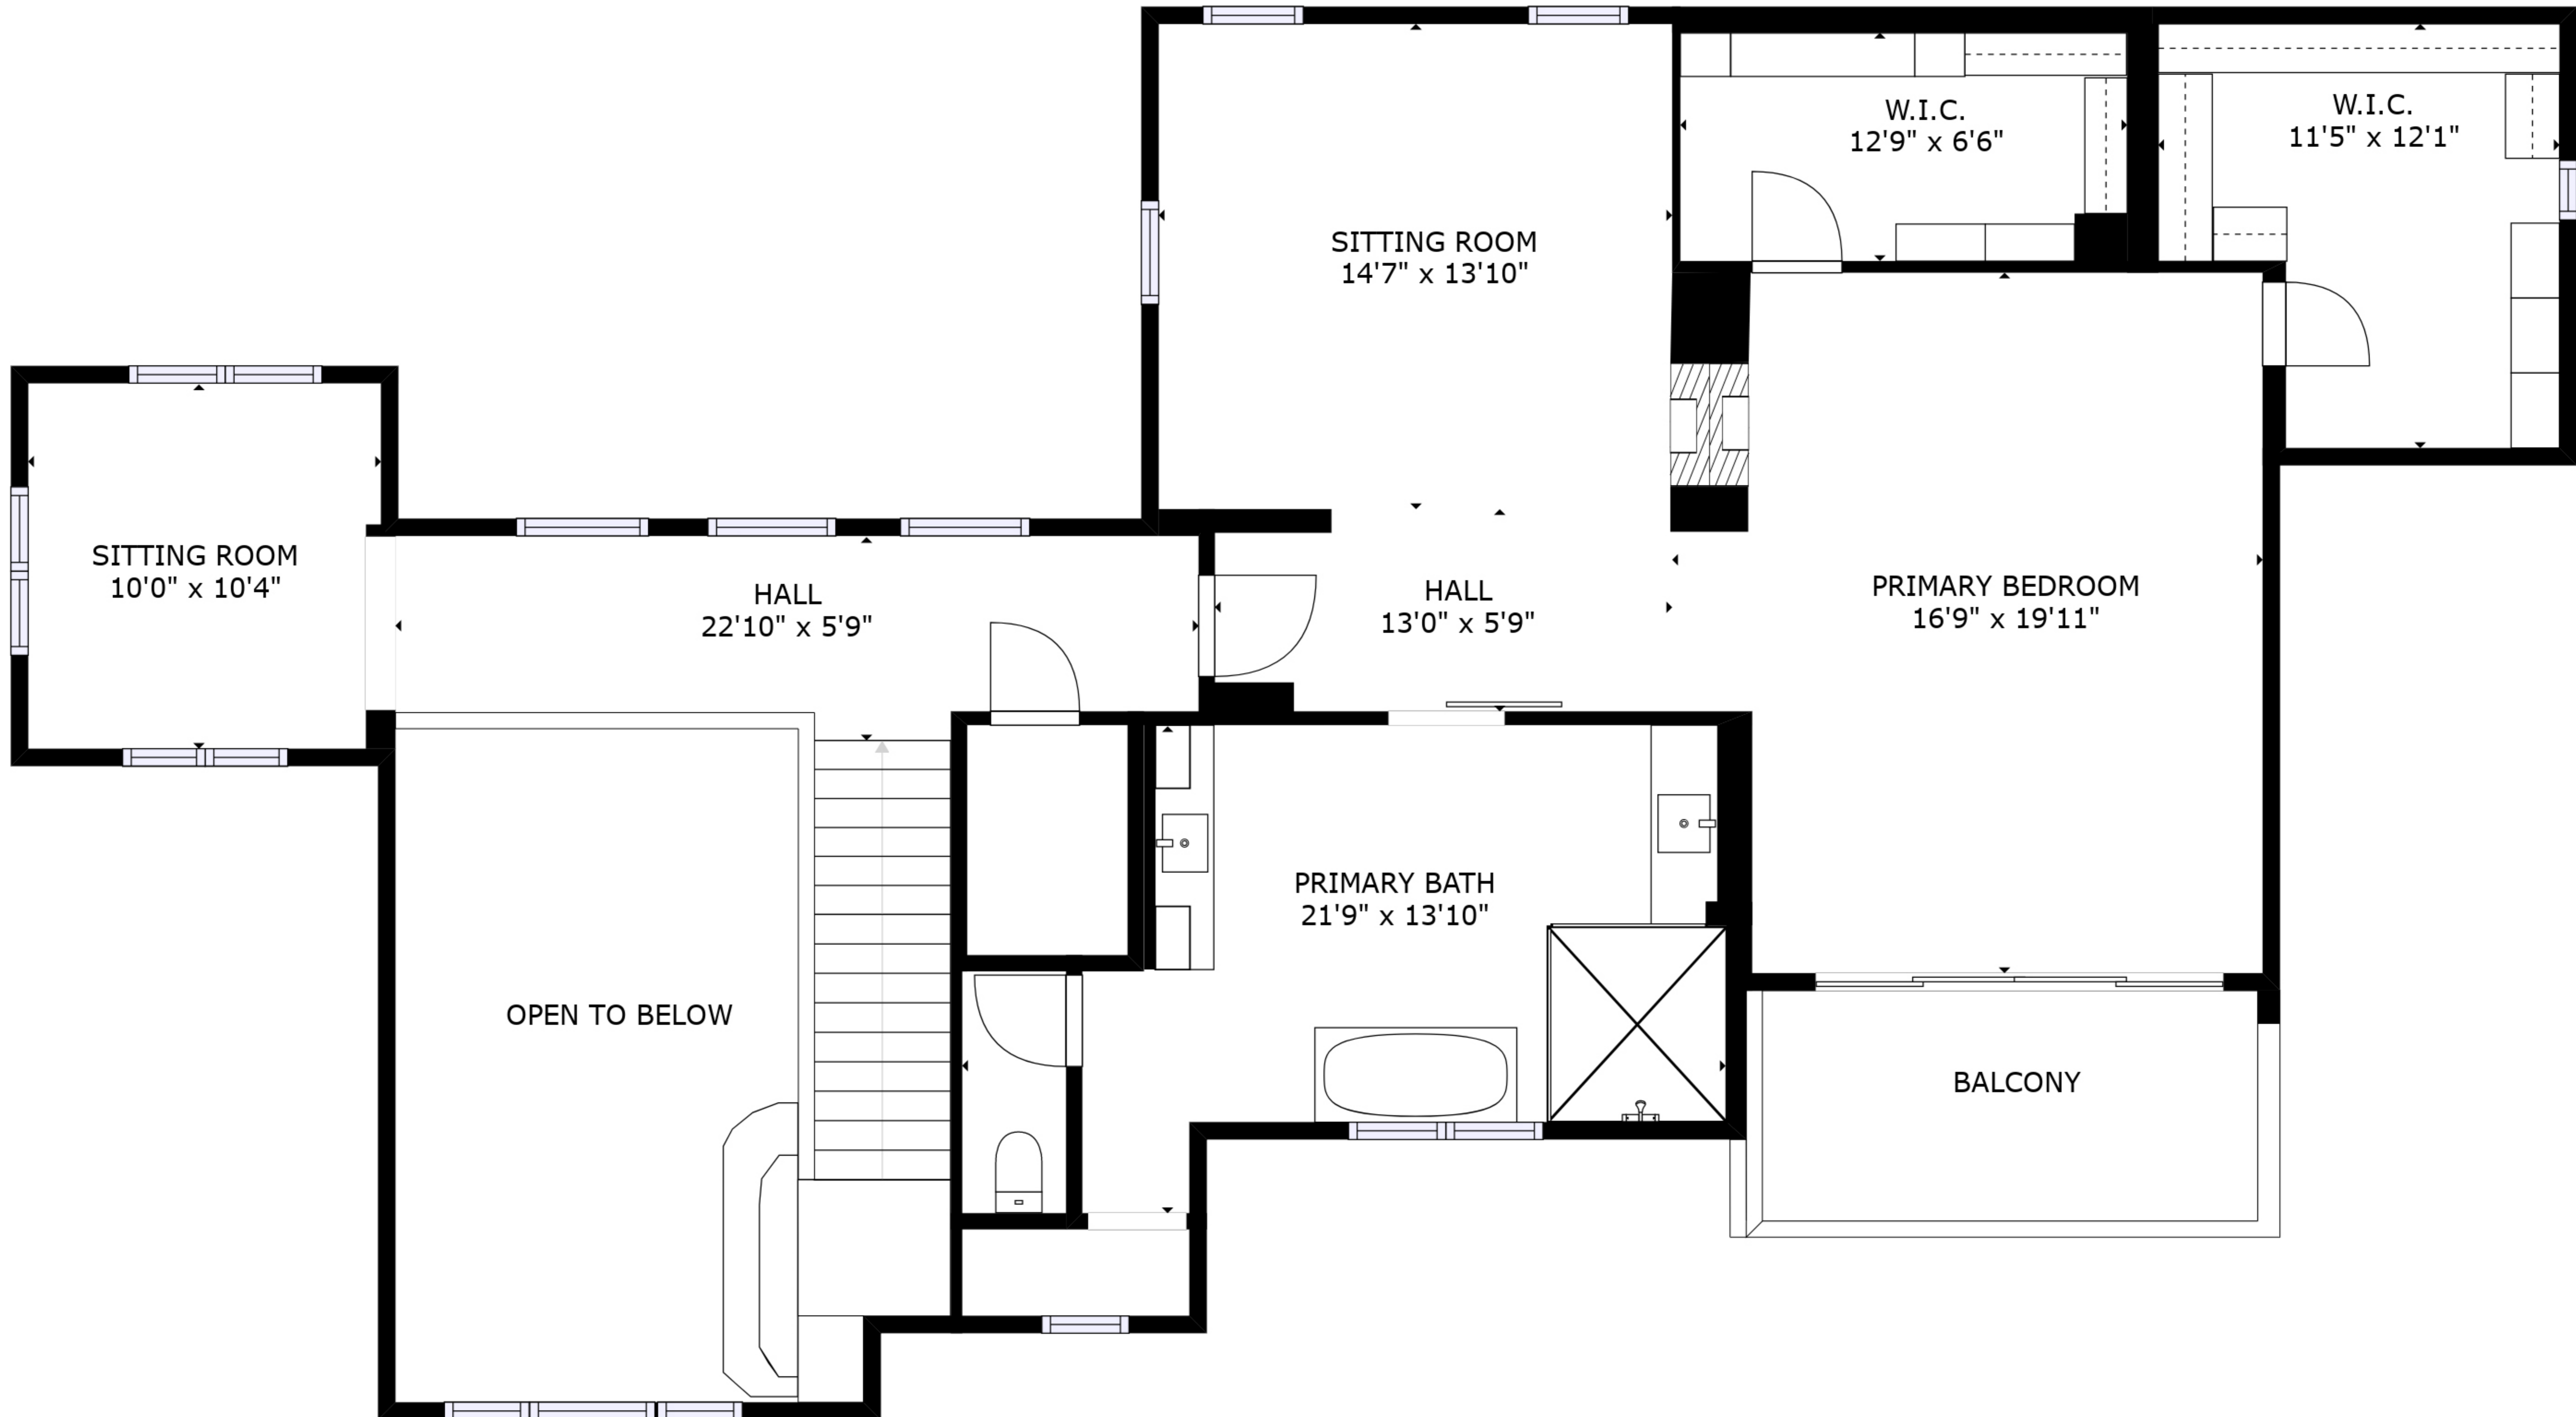

RECREATION ROOM
16'3" x 23'9"

HALL
11'2" x 4'7"

GROSS INTERNAL AREA
FLOOR 1: 420 sq. ft, FLOOR 2: 3549 sq. ft
FLOOR 3: 1438 sq. ft, EXCLUDED AREAS:
PATIO: 2687 sq. ft, BALCONY: 96 sq. ft
TOTAL: 5407 sq. ft

SIZES AND DIMENSIONS ARE APPROXIMATE, ACTUAL MAY VARY.

GROSS INTERNAL AREA
 FLOOR 1: 420 sq. ft, FLOOR 2: 3549 sq. ft
 FLOOR 3: 1438 sq. ft, EXCLUDED AREAS:
 PATIO: 2687 sq. ft, BALCONY: 96 sq. ft
 TOTAL: 5407 sq. ft

SIZES AND DIMENSIONS ARE APPROXIMATE, ACTUAL MAY VARY.