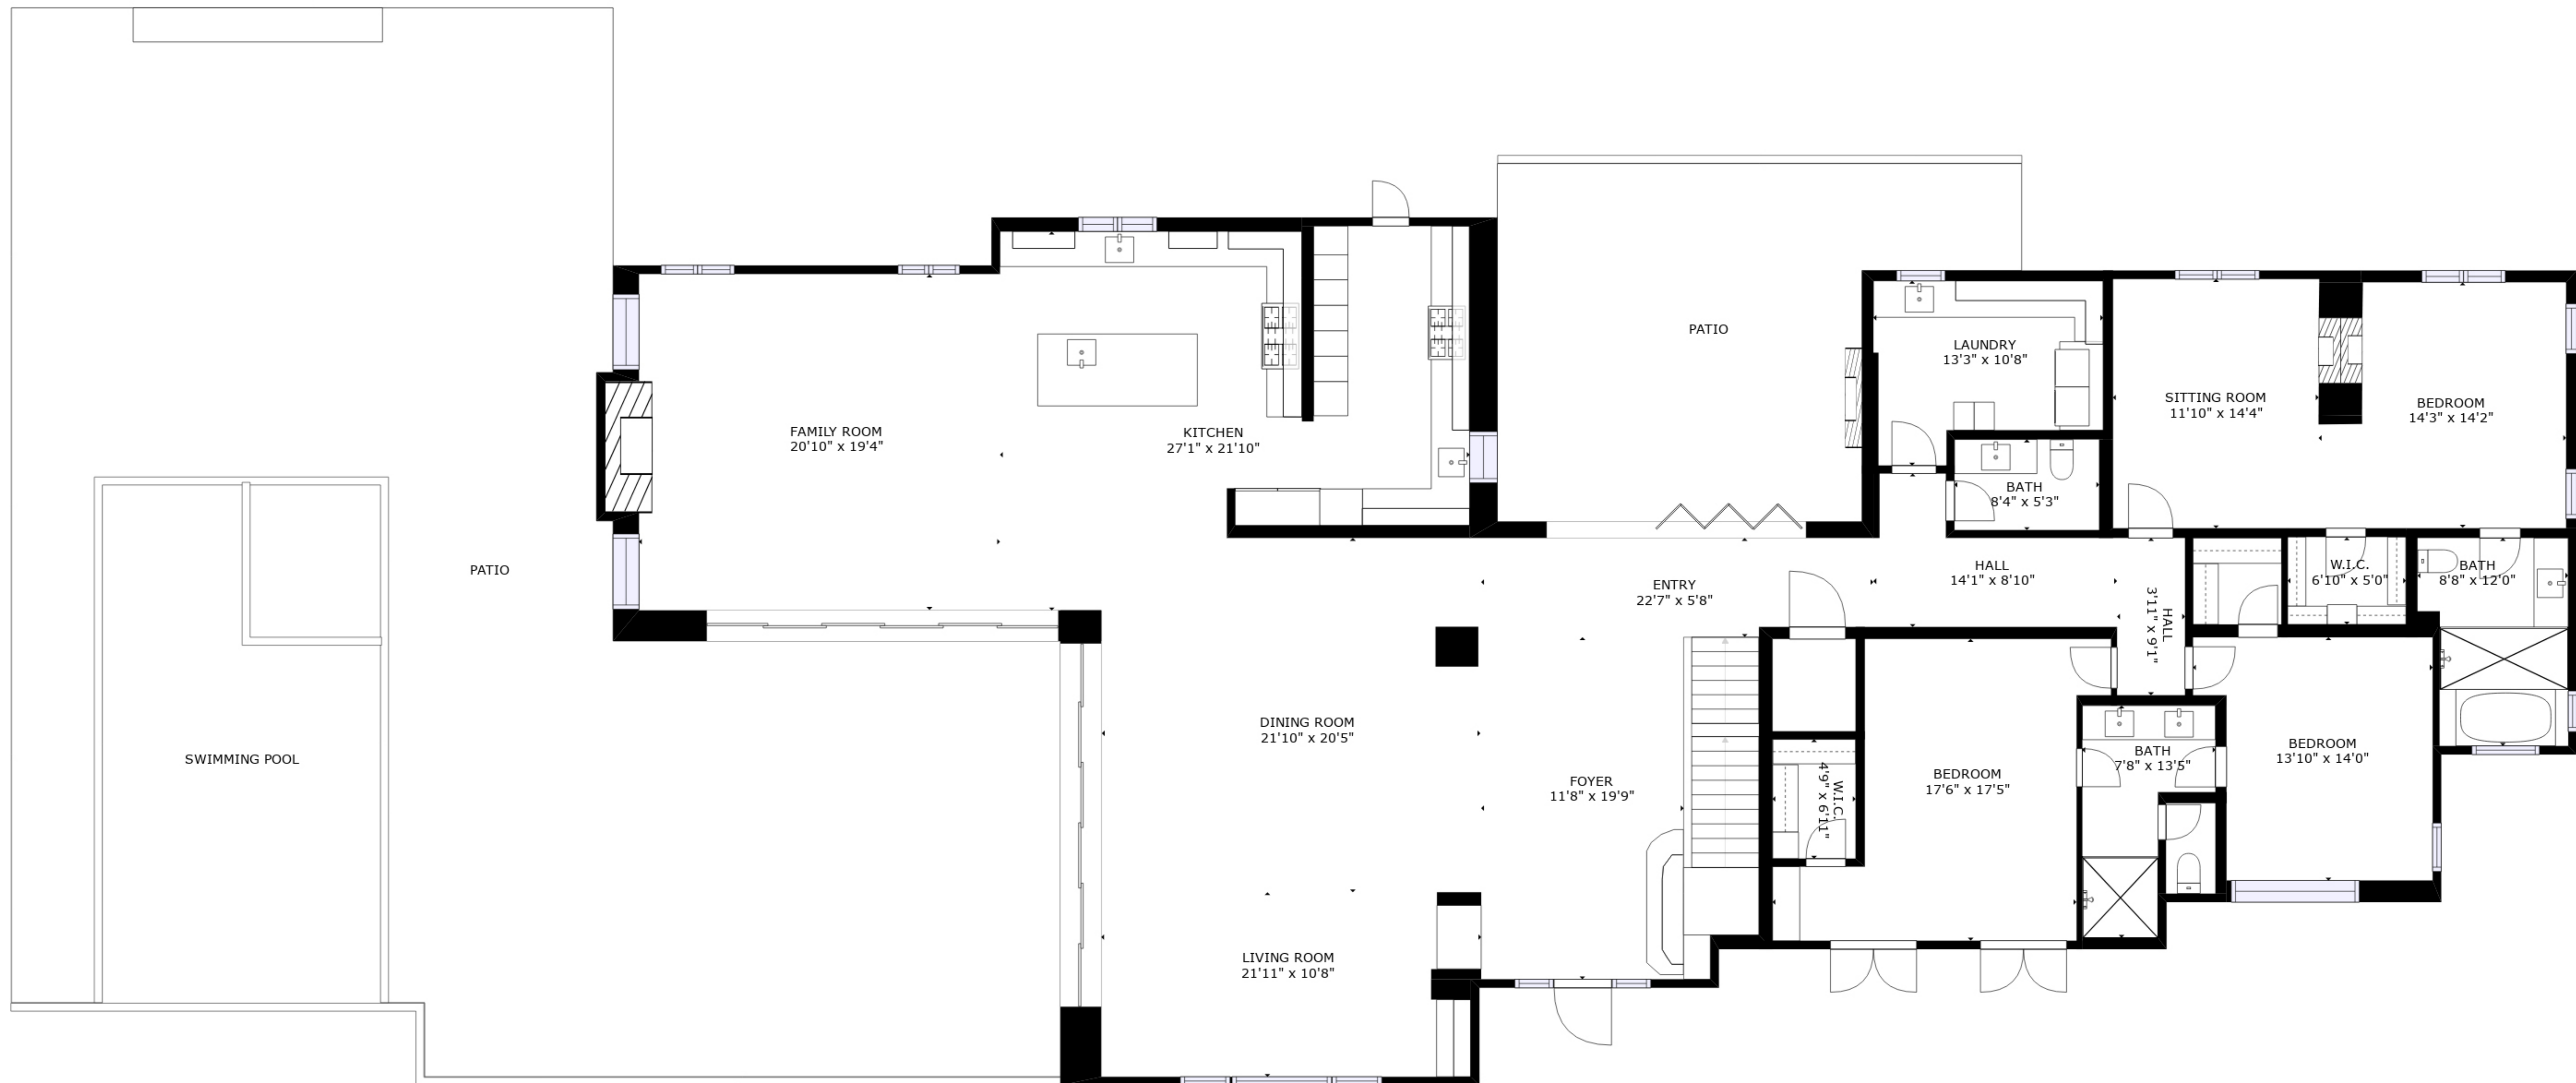

RECREATION ROOM
16'3" x 23'9"

HALL
11'2" x 4'7"

GROSS INTERNAL AREA
FLOOR 1: 420 sq. ft, FLOOR 2: 3549 sq. ft
FLOOR 3: 1438 sq. ft, EXCLUDED AREAS:
PATIO: 2687 sq. ft, BALCONY: 96 sq. ft
TOTAL: 5407 sq. ft

SIZES AND DIMENSIONS ARE APPROXIMATE, ACTUAL MAY VARY.

GROSS INTERNAL AREA
 FLOOR 1: 420 sq. ft, FLOOR 2: 3549 sq. ft
 FLOOR 3: 1438 sq. ft, EXCLUDED AREAS:
 PATIO: 2687 sq. ft, BALCONY: 96 sq. ft
 TOTAL: 5407 sq. ft

SIZES AND DIMENSIONS ARE APPROXIMATE, ACTUAL MAY VARY.