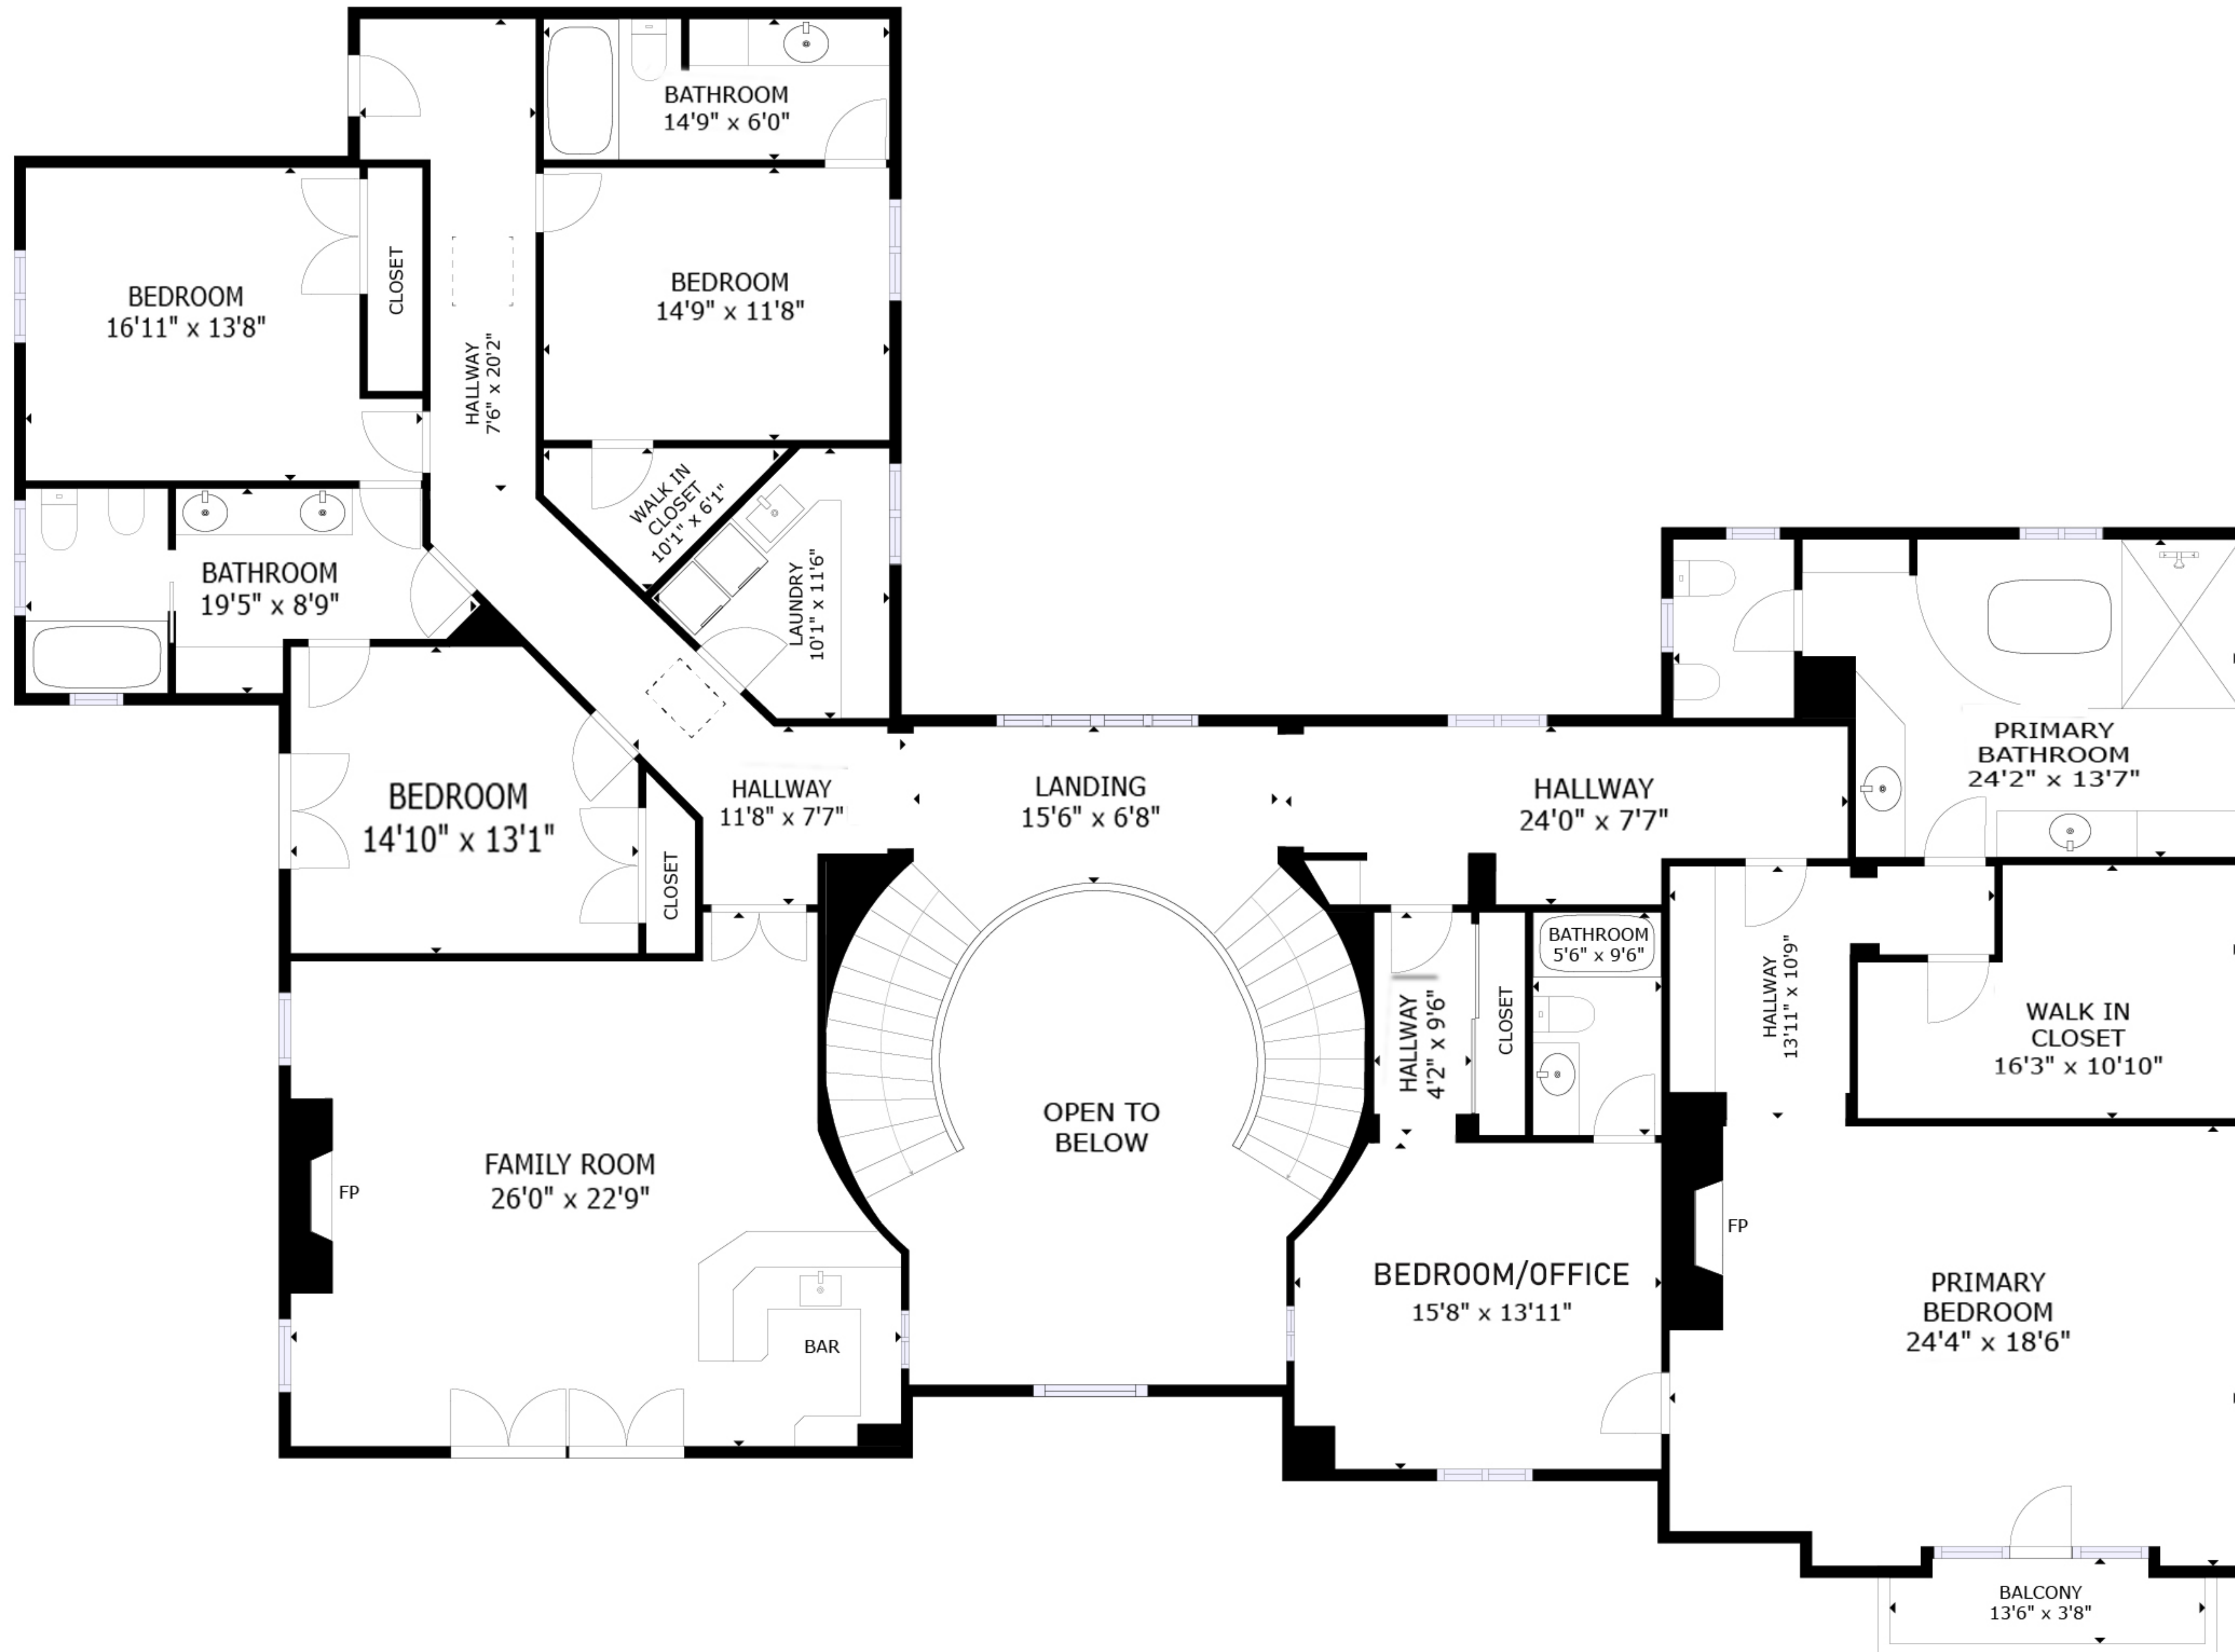

MAIN LEVEL

1502 Paseo La Cresta, Palos Verdes Estates

SIZES AND DIMENSIONS ARE APPROXIMATE, ACTUAL MAY VARY.

UPPER LEVEL

1502 Paseo La Cresta, Palos Verdes Estates

SIZES AND DIMENSIONS ARE APPROXIMATE, ACTUAL MAY VARY.

LOWER LEVEL

1502 Paseo La Cresta, Palos Verdes Estates

SIZES AND DIMENSIONS ARE APPROXIMATE, ACTUAL MAY VARY.