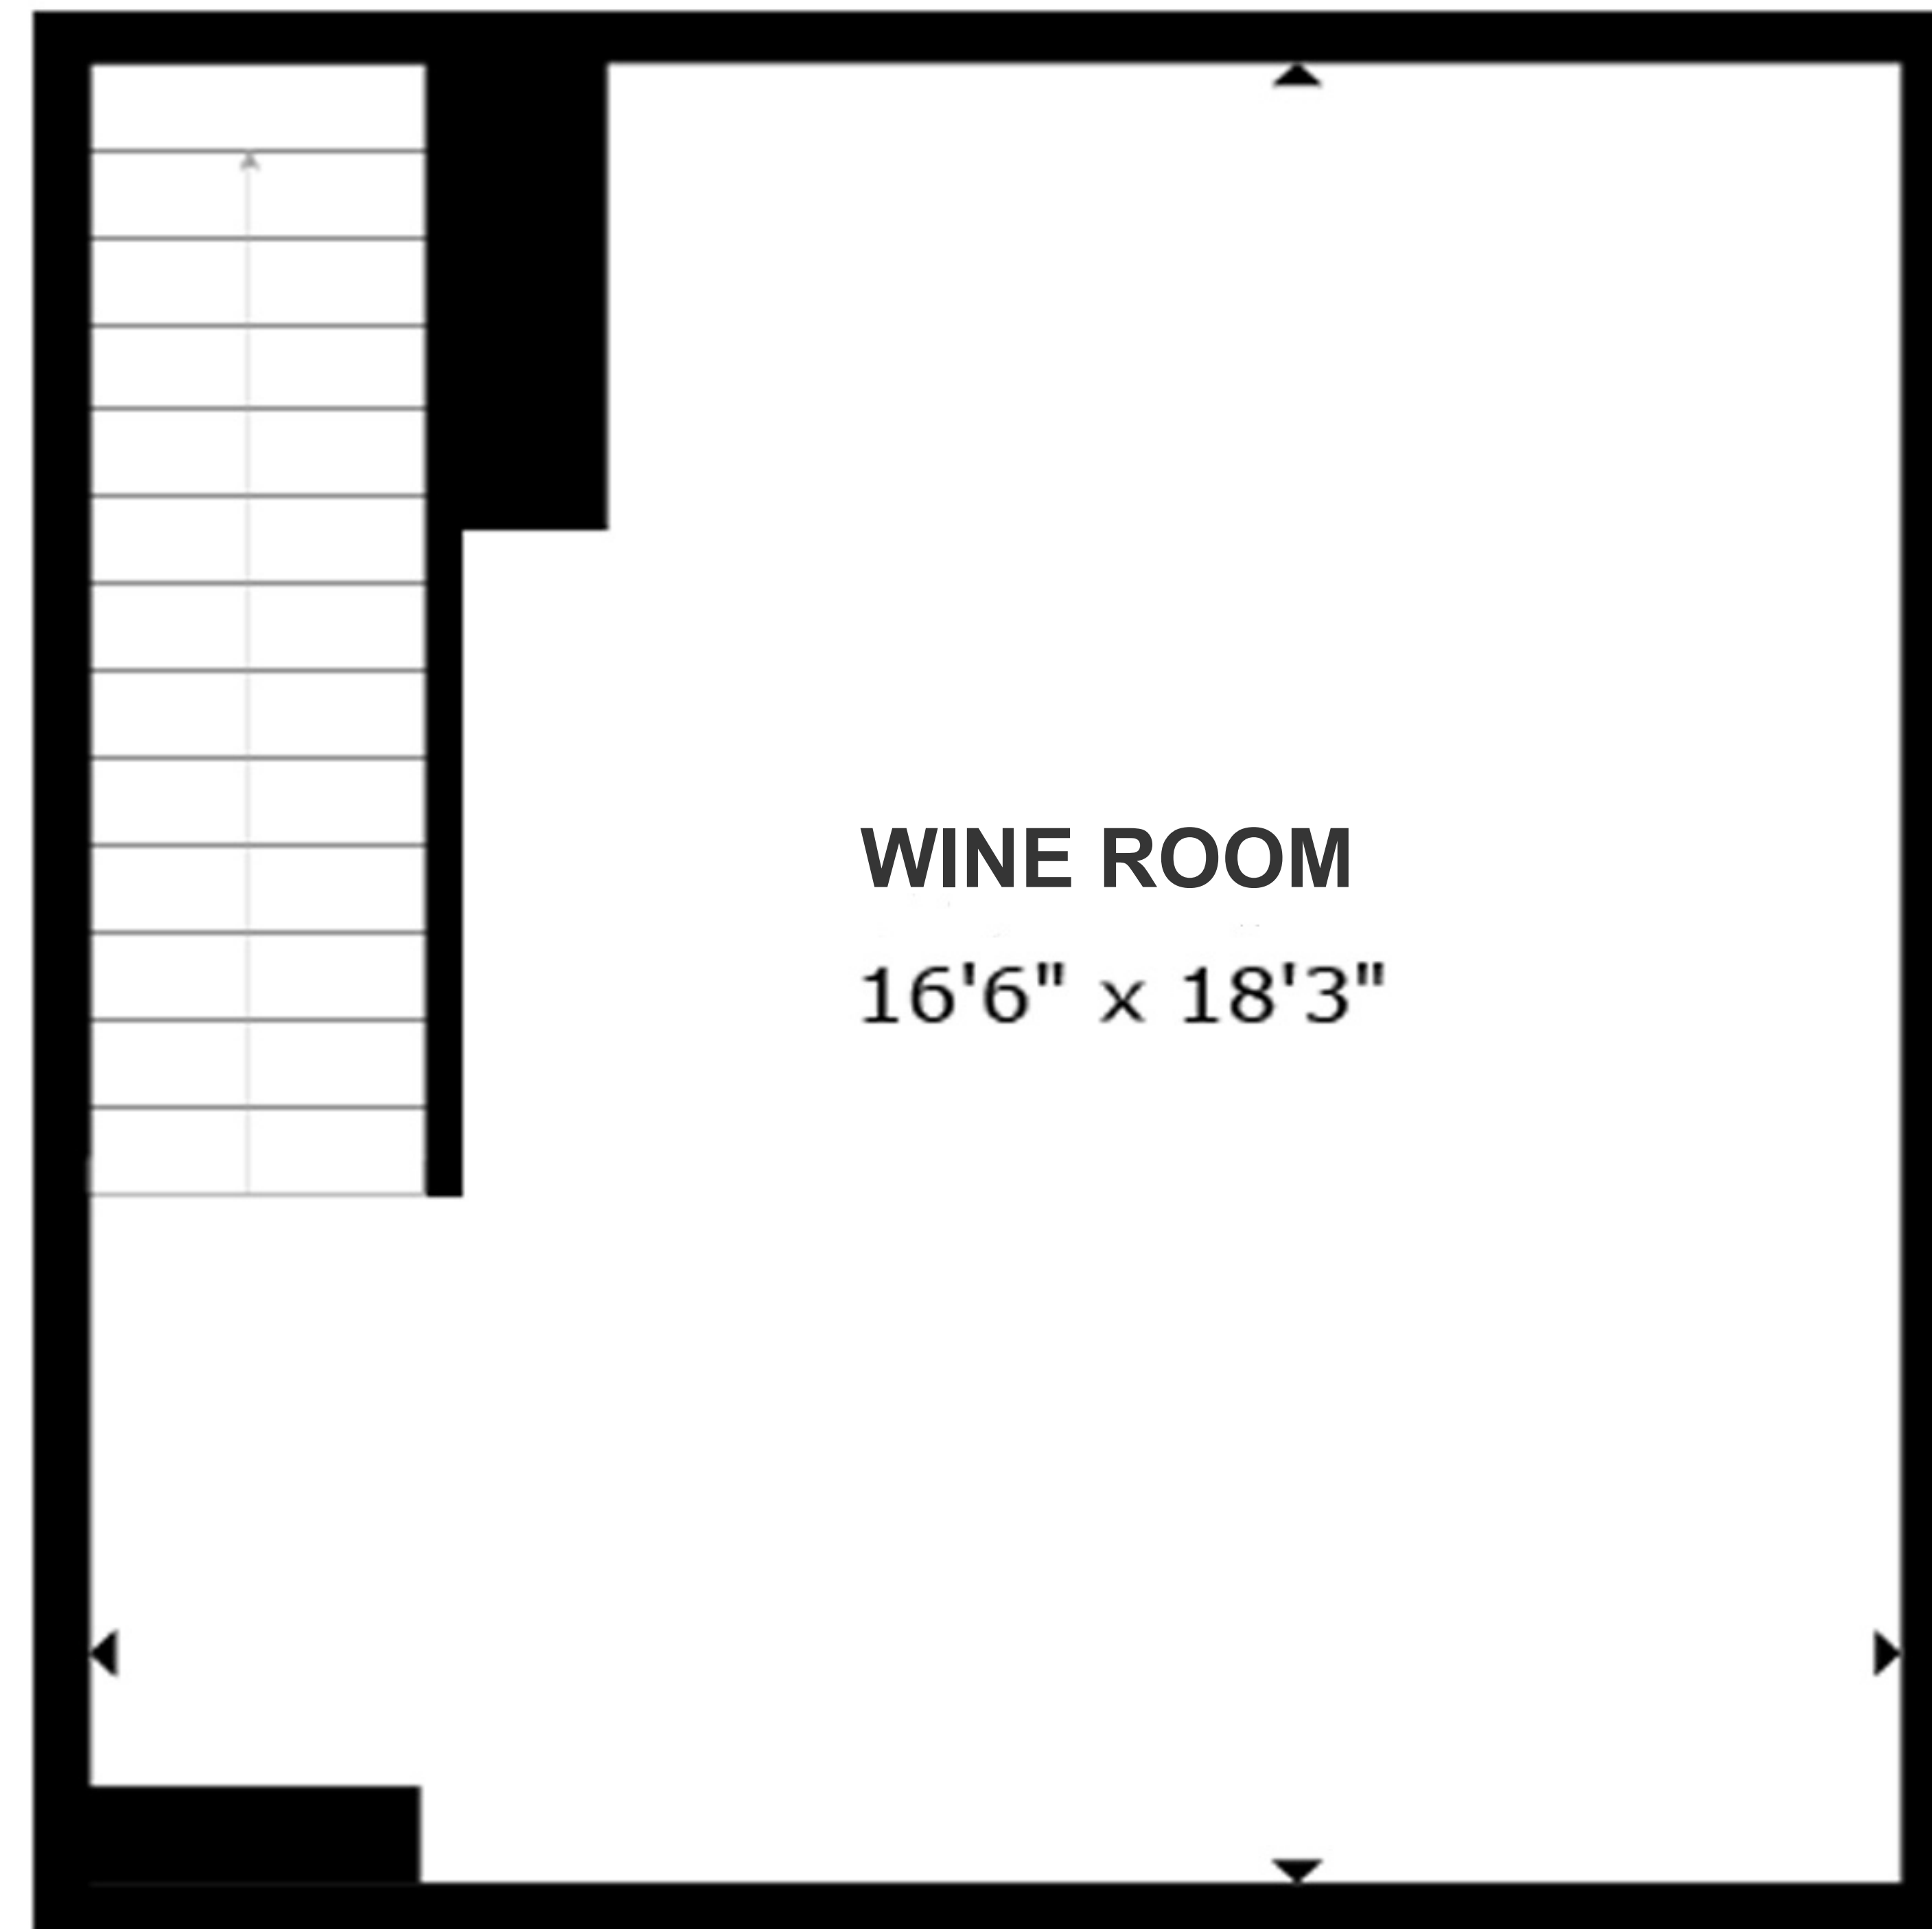

MAIN LEVEL

1502 Paseo La Cresta, Palos Verdes Estates

SIZES AND DIMENSIONS ARE APPROXIMATE, ACTUAL MAY VARY.

UPPER LEVEL

1502 Paseo La Cresta, Palos Verdes Estates

SIZES AND DIMENSIONS ARE APPROXIMATE, ACTUAL MAY VARY.

LOWER LEVEL

1502 Paseo La Cresta, Palos Verdes Estates

SIZES AND DIMENSIONS ARE APPROXIMATE, ACTUAL MAY VARY.