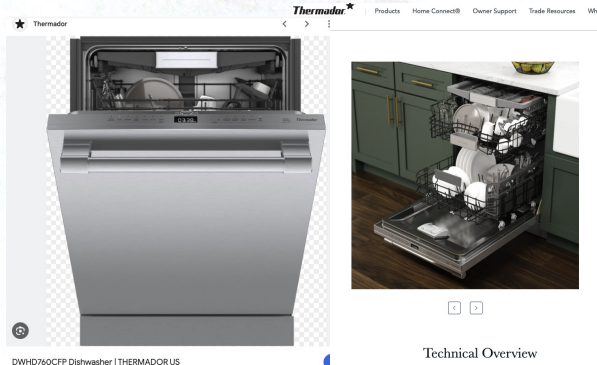

FERGUSON
Bath, Kitchen & Lighting Gallery

Showroom Selections

Lux Builders & Remodling Inc
1219 SOUTH IRENA AVE REDONOD BEACH CA

Thermador T36BT925NS

Freedom 36 Inch Wide 19.4 Cu. Ft. Energy Star Rated French Door Refrigerator with
Qty: 1

Thermador D

Qty: 2

Technical Overview
Overall Appliance Dimensions (HxWx...
Dishwasher

Thermador PRG366WH

Pro Harmony® 36 Inch Wide 5.1 Cu. Ft. Slide In Gas Range with 6 Burners
Qty: 1

Thermador PH36HWS

Pro Harmony® 36 Inch Wide Wall Mounted Range Hood
Qty: 1

Thermador VTN1090R

1000 CFM Internal Blower
Qty: 1

Thermador MC30WP

Professional Series 30 Inch Wide 1.6 Cu. Ft. Single Electric Speed Oven
Qty: 1

Thermador POD301W

Professional Series 30 Inch Wide 4.5 Cu. Ft. Single Electric Oven with Commercial
Qty: 1