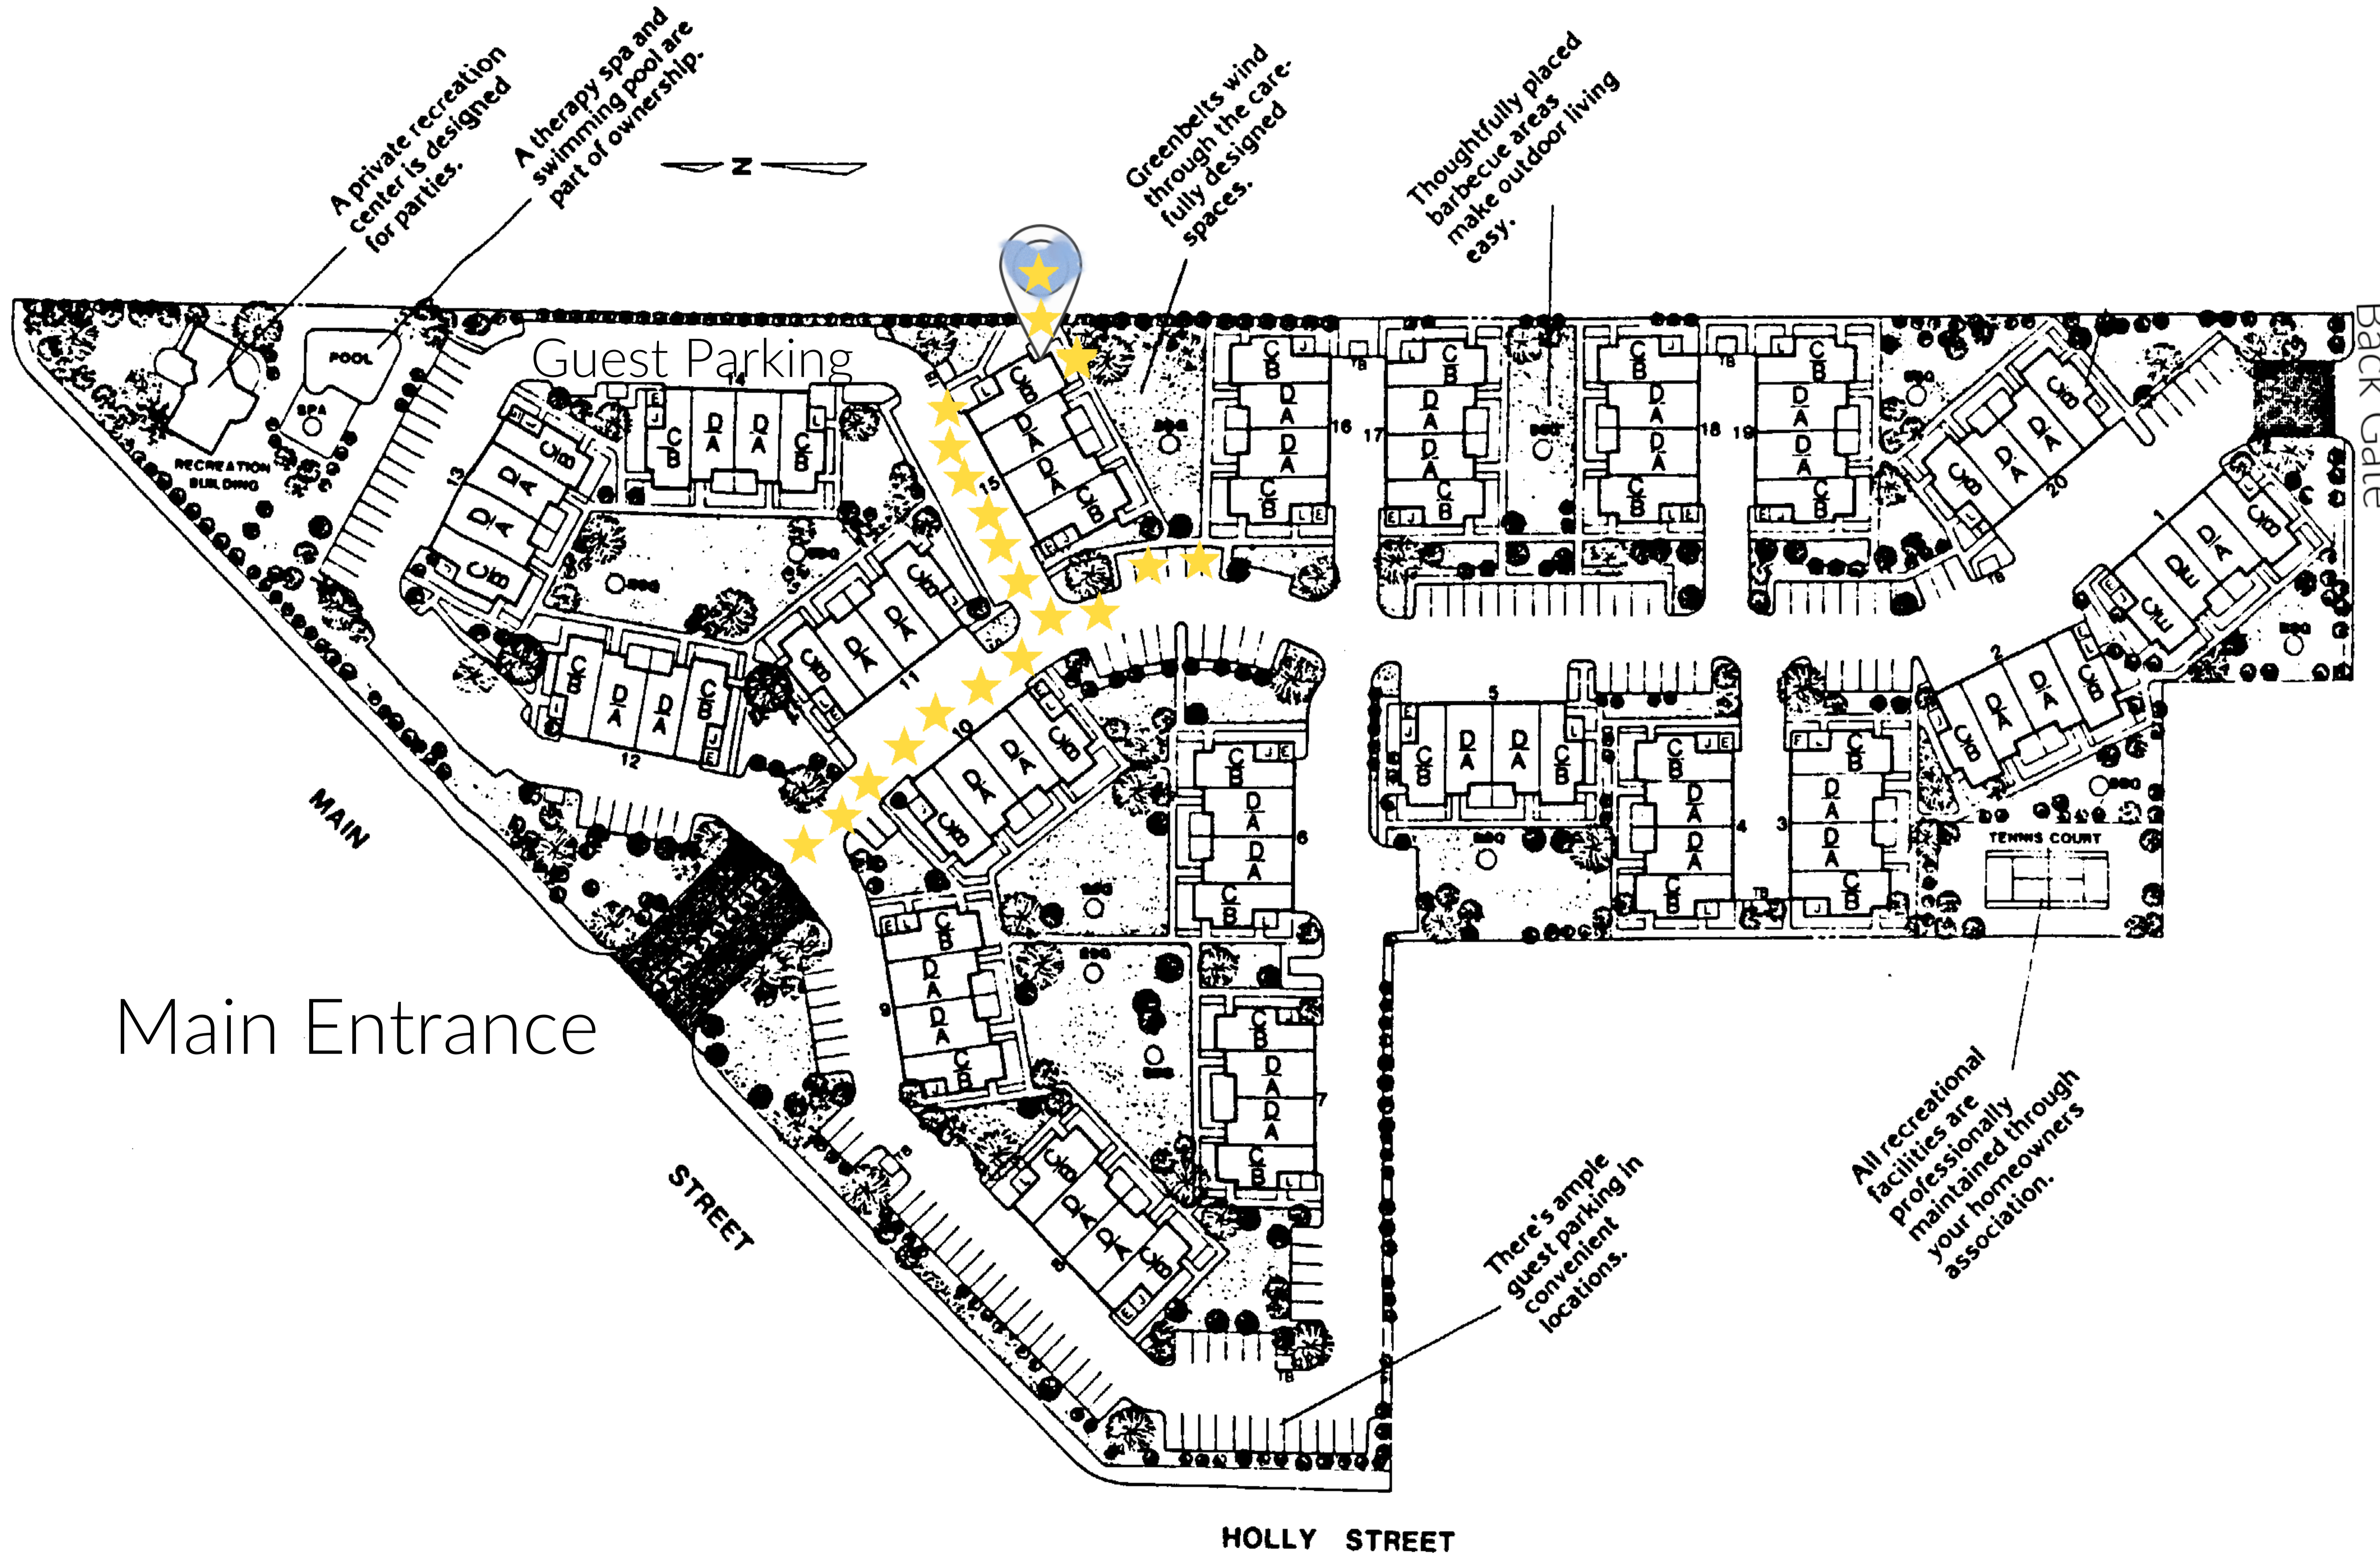

19112 Oceanport Lane #7

GARFIELD AVENUE

Back Gate
CLAY AVENUE

Main Entrance

Pier Pointe Condos