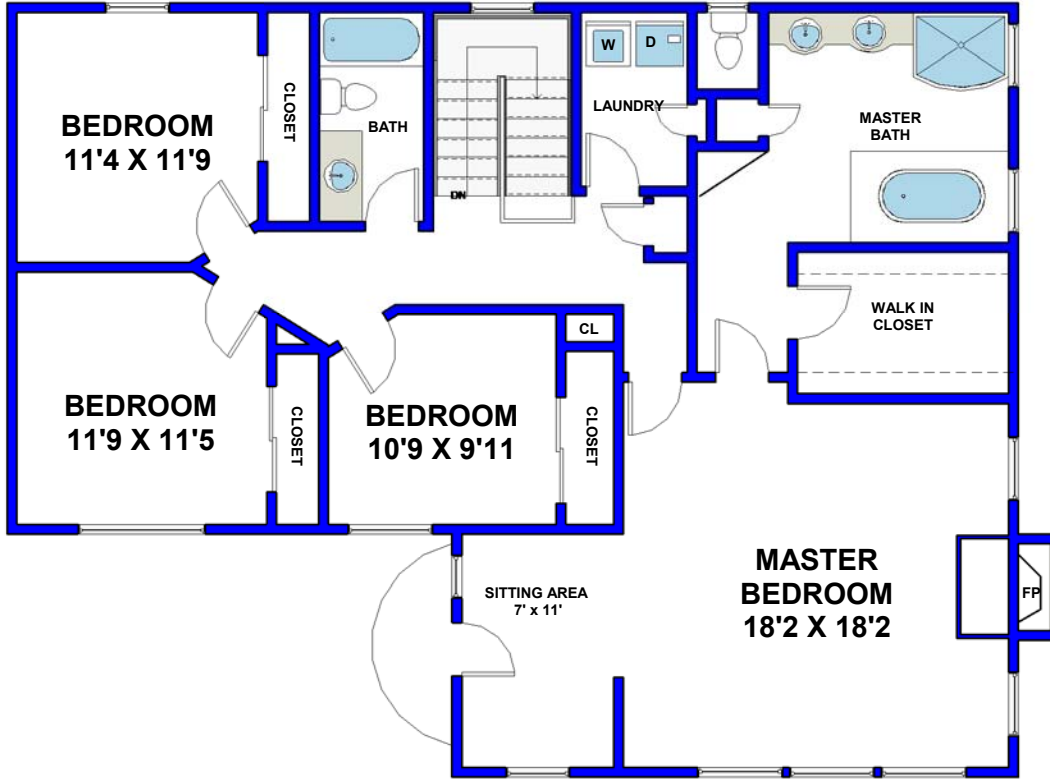

2218 CURTS AVENUE, #B, REDONDO BEACH

UPPER LEVEL

LOWER LEVEL