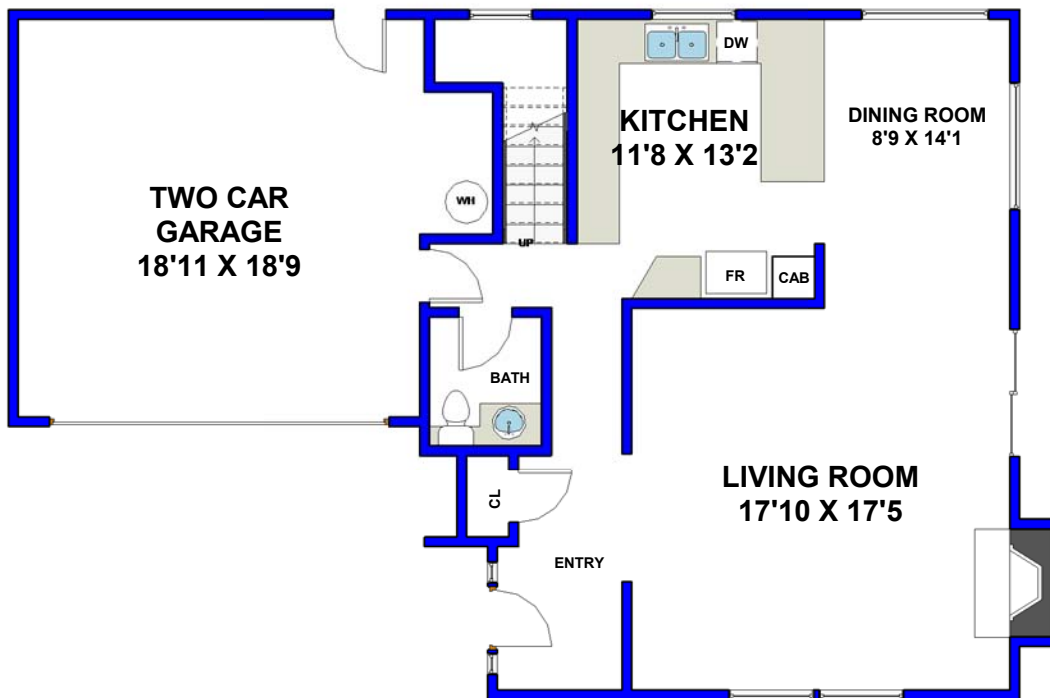

2218 CURTS AVENUE, #B, REDONDO BEACH

UPPER LEVEL

LOWER LEVEL