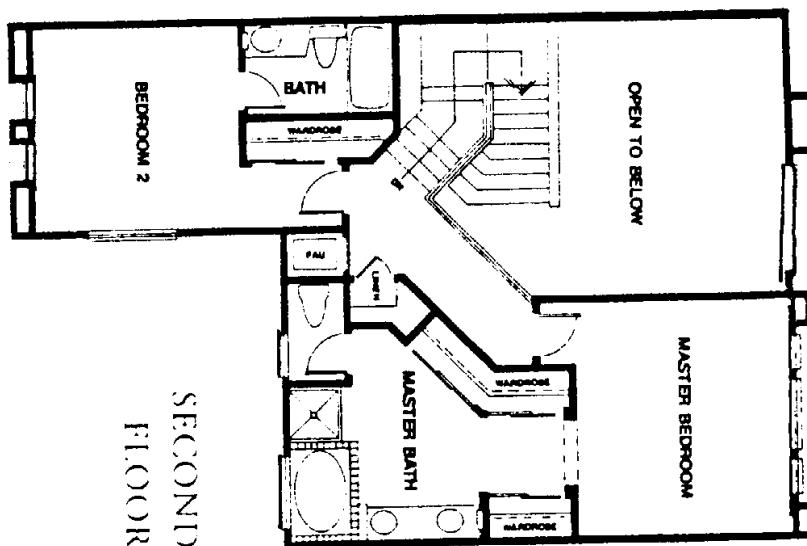

TRACT: (SAU) Sausalito (R1) MODEL: D Monterey - 1750 Sq.Ft. (Approx)

Copyright ©The Inside Tract™ - All rights reserved.

FIRST FLOOR

© THE INSIDE TRACT

SECOND FLOOR