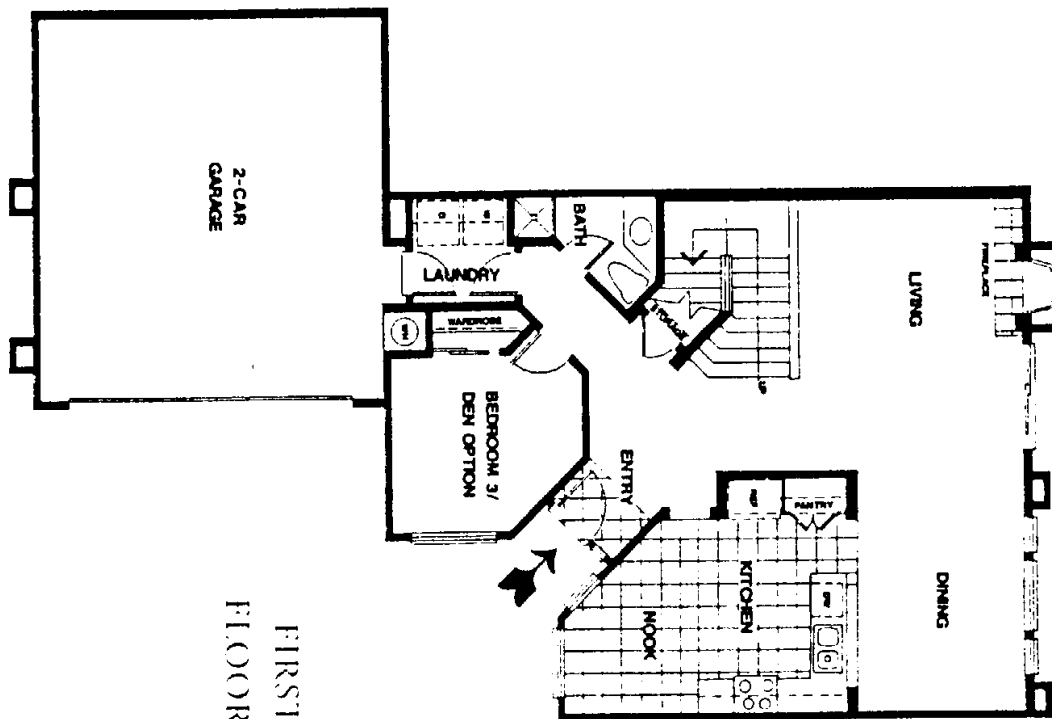

TRACT: (SAU) Sausalito (R1) MODEL: D Monterey - 1750 Sq.Ft. (Approx)

Copyright ©The Inside Tract™ - All rights reserved.

FIRST FLOOR

© THE INSIDE TRACT

SECOND FLOOR