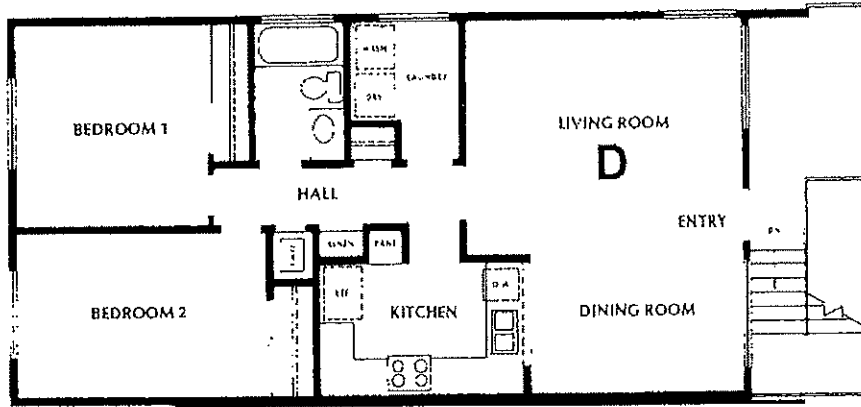

TRACT: (SYG) Sycamore Glen (LN) MODEL: D Plan D Upper Unit - 1010 Sq.Ft. (Approx)
Copyright ©The Inside Tract™ - All rights reserved.

©The Inside Tract™
SECOND FLOOR