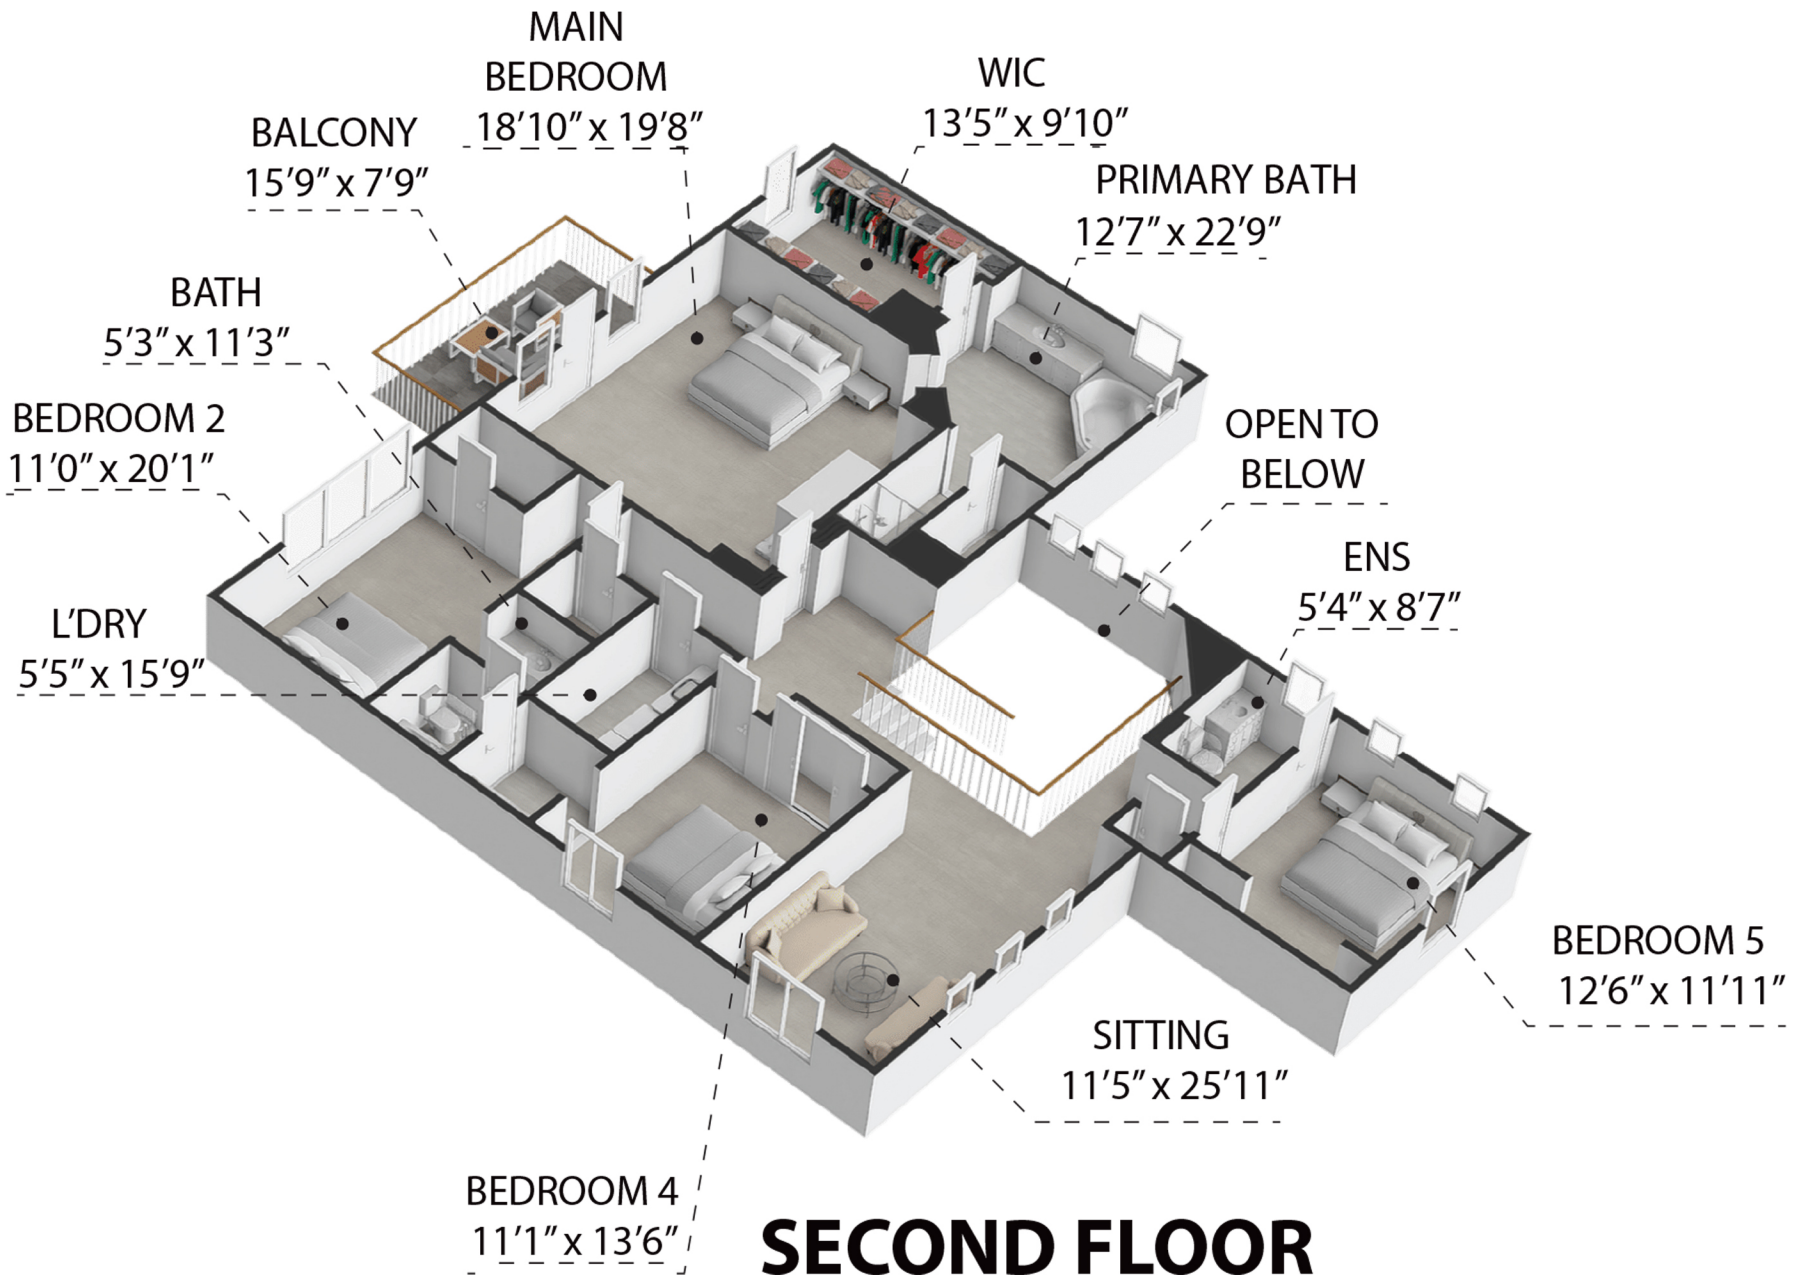

GROSS INTERNAL AREA
 FLOOR 1 1,834 sq.ft. FLOOR 2 2,016 sq.ft.
 EXCLUDED AREAS : VERANDA 83 sq.ft. PATIO 178 sq.ft. PATIO 190 sq.ft. BALCONY 116 sq.ft.
 TOTAL : 3,850 sq.ft.

SIZES AND DIMENSIONS ARE APPROXIMATE, ACTUAL MAY VARY.