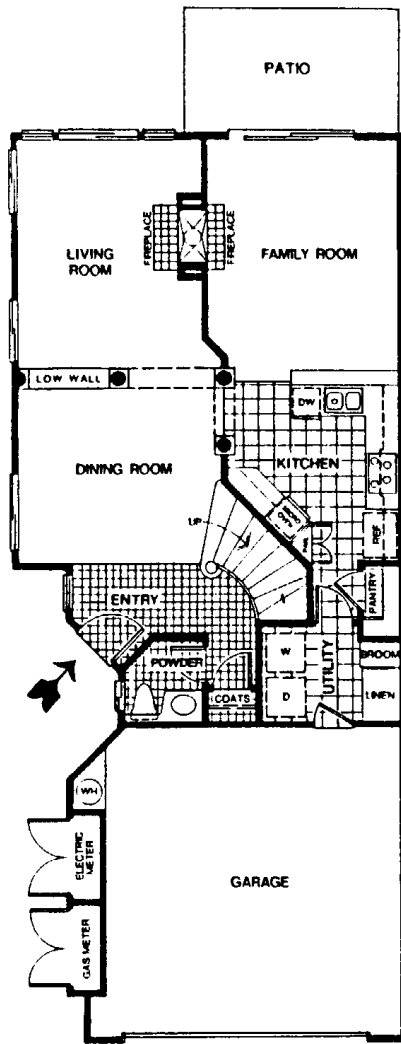

TRACT: (JA) Jamaica MODEL: C Castleton - 2035 Sq.Ft. (Approx)
Copyright ©The Inside Tract™ - All rights reserved.

FIRST FLOOR

SECOND FLOOR

© The Inside Tract