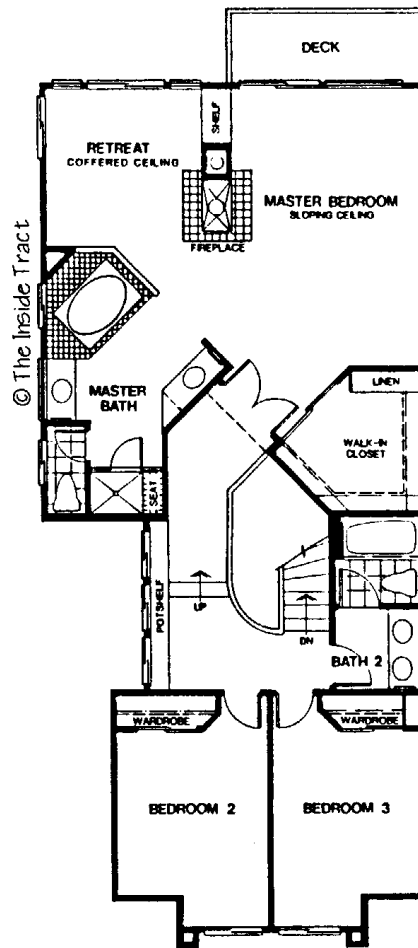

TRACT: (JA) Jamaica MODEL: C Castleton - 2035 Sq.Ft. (Approx)
Copyright ©The Inside Tract™ - All rights reserved.

FIRST FLOOR

SECOND FLOOR

© The Inside Tract