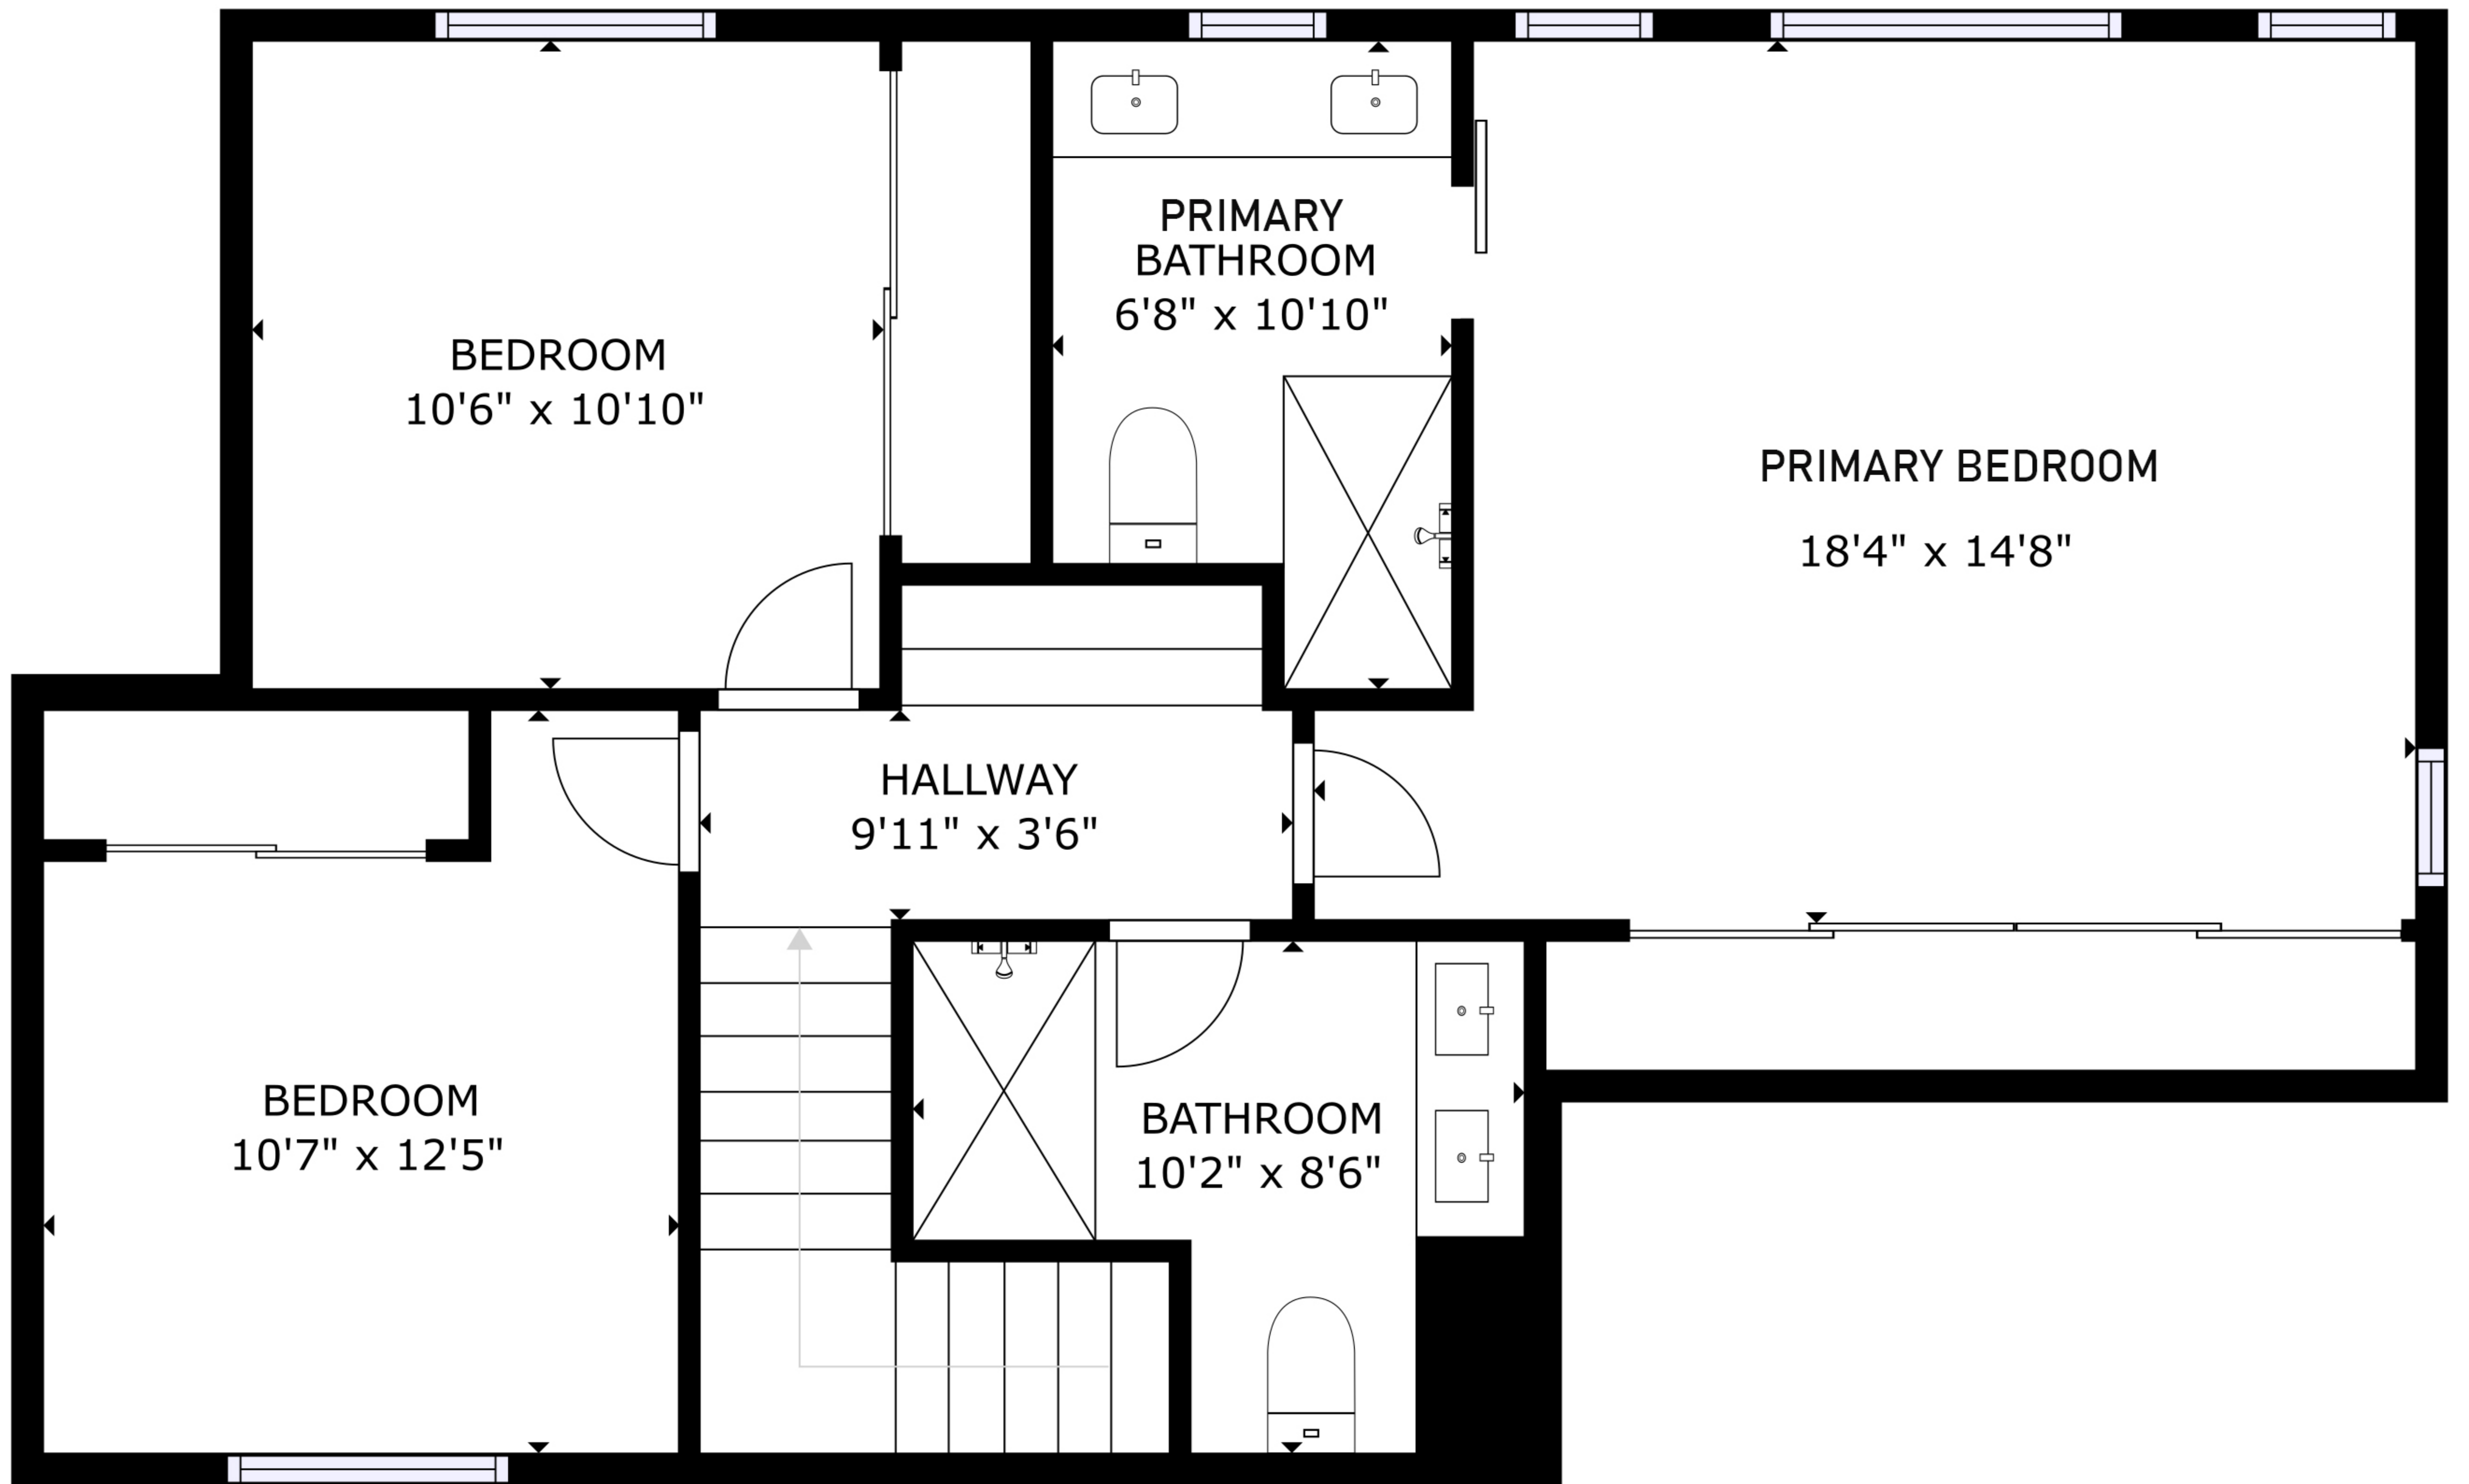

Main Level

28317 Seamount Dr., Rancho Palos Verdes

SIZES AND DIMENSIONS ARE APPROXIMATE, ACTUAL MAY VARY.

Upper level

28317 Seamount Dr., Rancho Palos Verdes

SIZES AND DIMENSIONS ARE APPROXIMATE, ACTUAL MAY VARY.