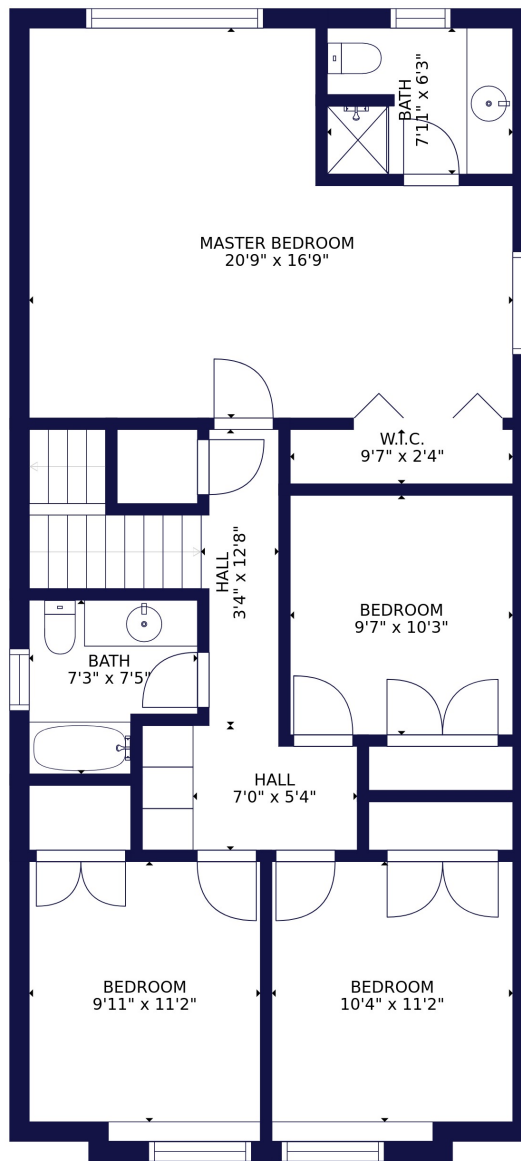

FLOOR 1

FLOOR 2

Estimated areas

GLA FLOOR 1: 1408 sq. ft, excluded 0 sq. ft
 GLA FLOOR 2: 1102 sq. ft, excluded 0 sq. ft
 Total GLA 2510 sq. ft, total scanned area 2510 sq. ft

SIZES AND DIMENSIONS ARE APPROXIMATE, ACTUAL MAY VARY.

Estimated areas

GLA FLOOR 1: 1408 sq. ft, excluded 0 sq. ft
 GLA FLOOR 2: 1102 sq. ft, excluded 0 sq. ft
 Total GLA 2510 sq. ft, total scanned area 2510 sq. ft

SIZES AND DIMENSIONS ARE APPROXIMATE, ACTUAL MAY VARY.