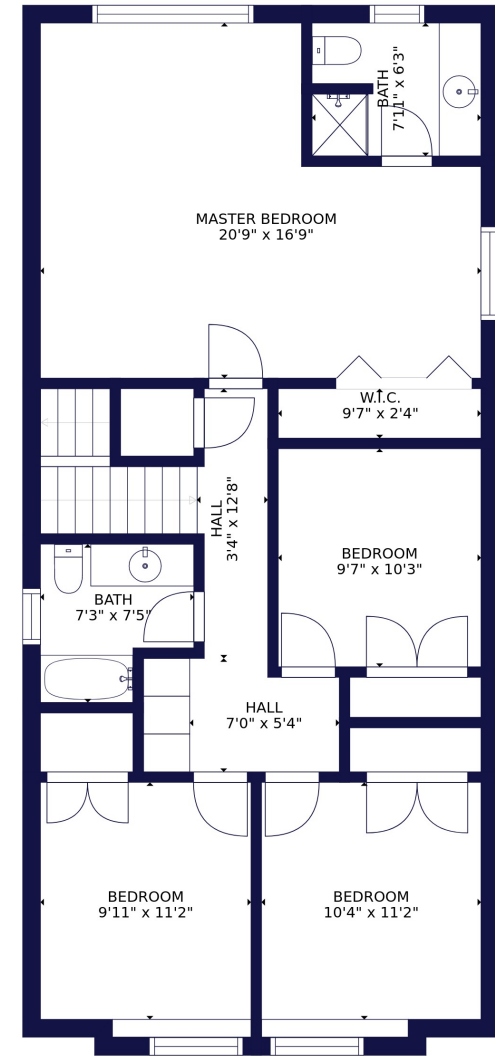

FLOOR 1

FLOOR 2

Estimated areas

GLA FLOOR 1: 1408 sq. ft, excluded 0 sq. ft
 GLA FLOOR 2: 1102 sq. ft, excluded 0 sq. ft
 Total GLA 2510 sq. ft, total scanned area 2510 sq. ft

SIZES AND DIMENSIONS ARE APPROXIMATE, ACTUAL MAY VARY.

Estimated areas

GLA FLOOR 1: 1408 sq. ft, excluded 0 sq. ft
 GLA FLOOR 2: 1102 sq. ft, excluded 0 sq. ft
 Total GLA 2510 sq. ft, total scanned area 2510 sq. ft

SIZES AND DIMENSIONS ARE APPROXIMATE, ACTUAL MAY VARY.