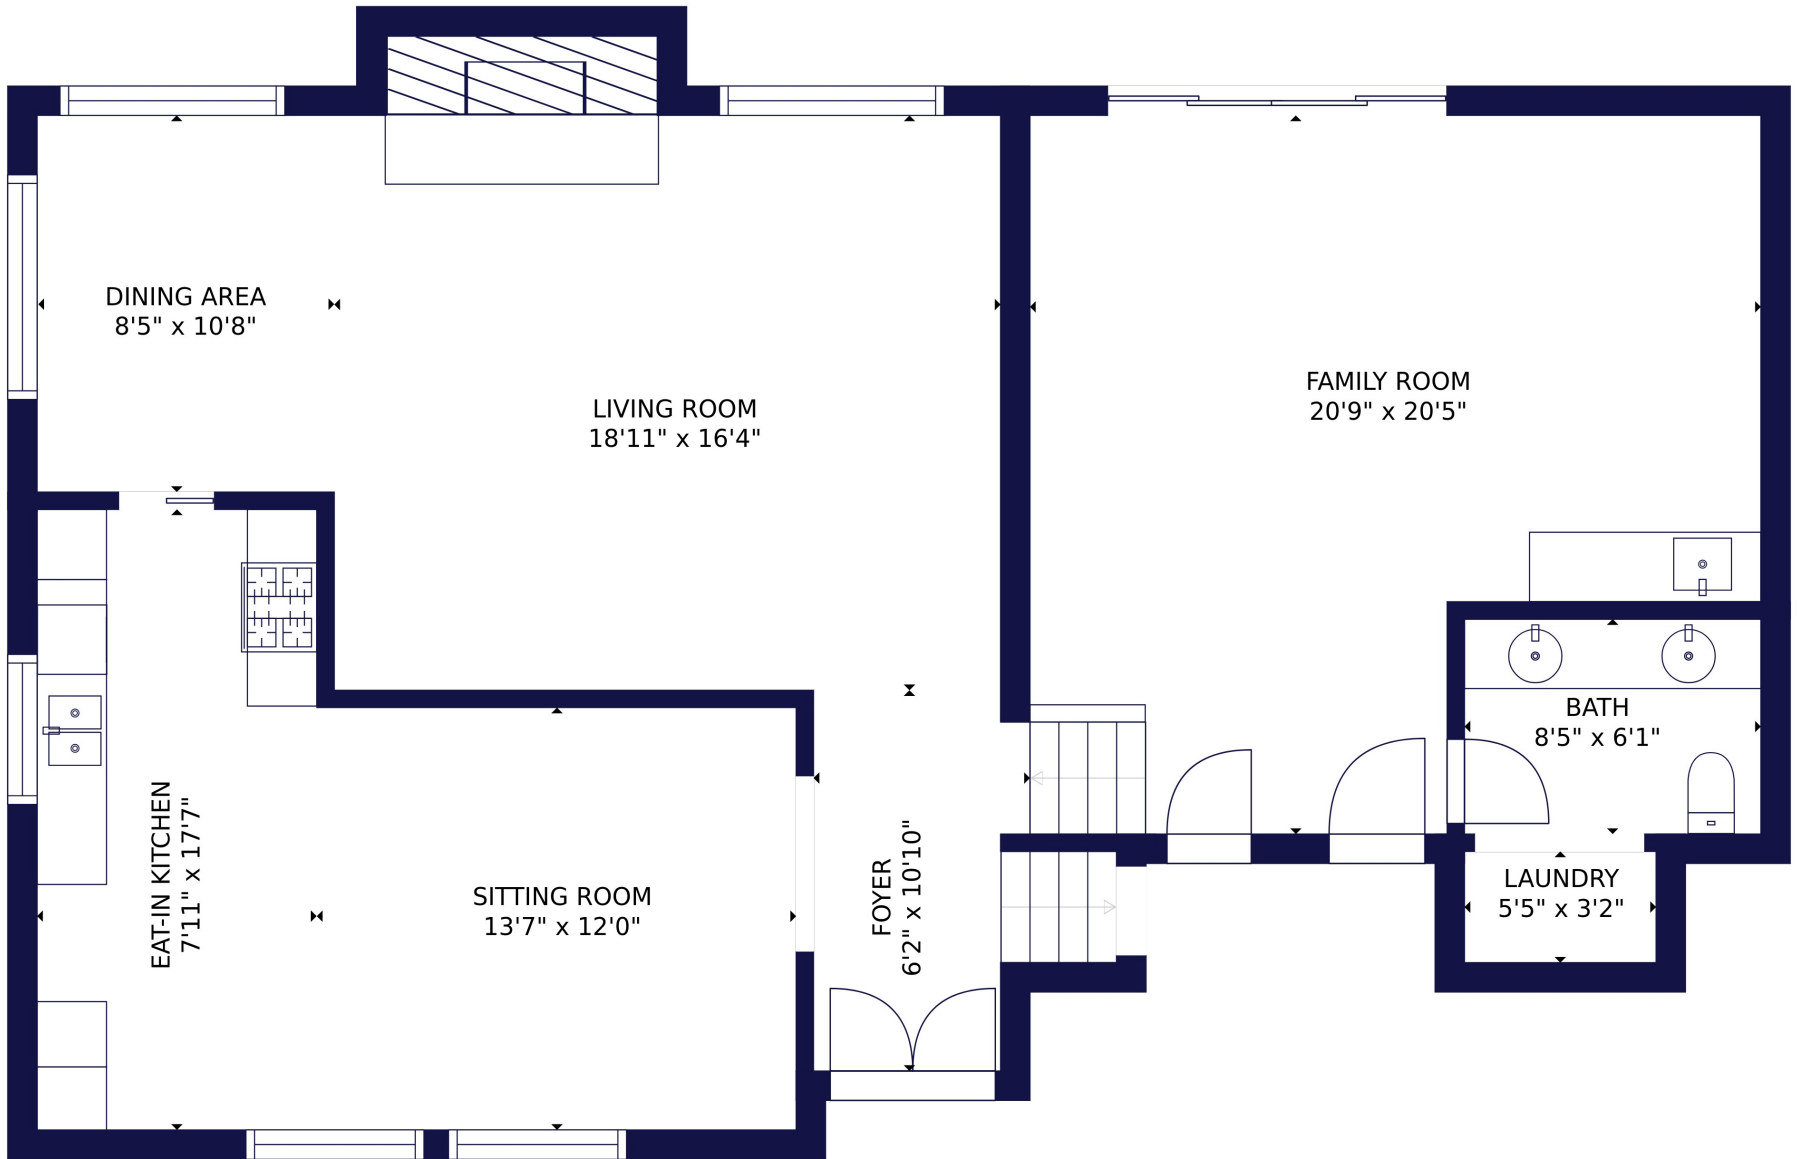

FLOOR 1

FLOOR 2

Estimated areas

GLA FLOOR 1: 1408 sq. ft, excluded 0 sq. ft
 GLA FLOOR 2: 1102 sq. ft, excluded 0 sq. ft
 Total GLA 2510 sq. ft, total scanned area 2510 sq. ft

SIZES AND DIMENSIONS ARE APPROXIMATE, ACTUAL MAY VARY.

Estimated areas

GLA FLOOR 1: 1408 sq. ft, excluded 0 sq. ft
 GLA FLOOR 2: 1102 sq. ft, excluded 0 sq. ft
 Total GLA 2510 sq. ft, total scanned area 2510 sq. ft

SIZES AND DIMENSIONS ARE APPROXIMATE, ACTUAL MAY VARY.